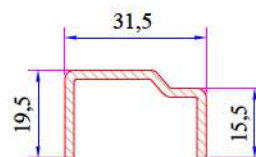

Upper Bedding Piece for
Sliding Rail
34009-37010

W 222 Re-Inforcement Profiles

Triple Rail Frame - Frame With
Flat-Sill Profile - Frame With Fly-
Screen&Sill Profile Reinforcement
34022-12107

New Frame Profile (Double Rail)-
New Frame Profile (Triple Rail)
Profile Reinforcement
34022-12126