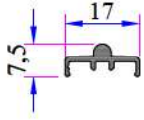

Universal Large Coupling
Cover Profile
900.5705

Alm. Double Sash Adaptor Profile
AD16-011

Sash Cover Profile
222.5704

Screen Sash Cover Profile
242.5701

Lap Strip Profile
232.5801

Alm. Sliding Rail Profile
AD16 053