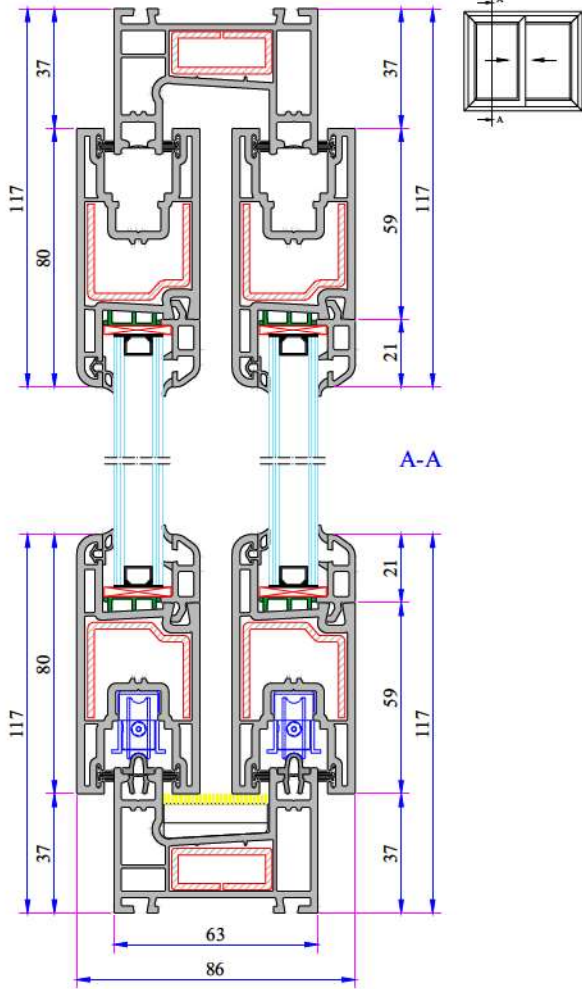

Upper Bedding Piece for
Sliding Rail
34009-37010

W 222 Re-Inforcement Profiles

Triple Rail Frame - Frame With
Flat-Sill Profile - Frame With Fly-
Screen&Sill Profile Reinforcement
34022-12107

New Frame Profile (Double Rail)-
New Frame Profile (Triple Rail)
Profile Reinforcement
34022-12126

Sliding System Sash Profile
Reinforcement
34022-15026

Super Sliding System Sash Profile
Reinforcement
34022-15027

W 222 RAIL SERIES PVC PROFILE SYSTEM

W 222 Installation

Double Rail Frame with Sill - Sliding System Sash Profile Installation

Double Rail Frame With Fly-Screen & Sill - Sliding System Sash Installation

Double Rail Adaptor Profile Installation

W 222 RAIL SERIES PVC PROFILE SYSTEM

Double Railed Frame and Double Sash Installation

Mullion For Sash Installation