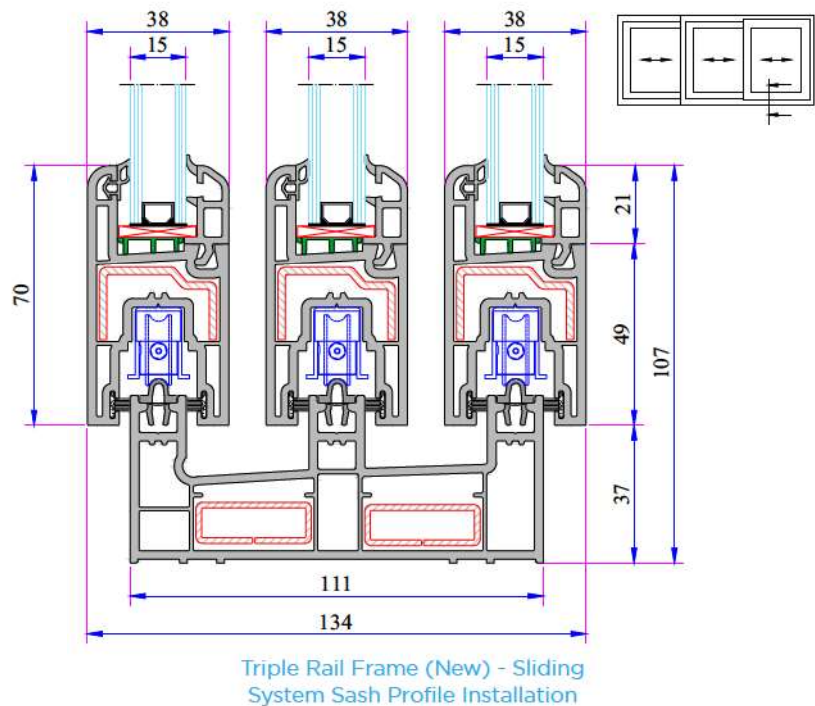

Sliding System Sash Profile
Reinforcement
34022-15026

Super Sliding System Sash Profile
Reinforcement
34022-15027

W 222 RAIL SERIES PVC PROFILE SYSTEM

W 222 Installation

Double Rail Frame with Sill - Sliding System Sash Profile Installation

Double Rail Frame With Fly-Screen & Sill - Sliding System Sash Installation

Double Rail Adaptor Profile Installation

W 222 RAIL SERIES PVC PROFILE SYSTEM

Double Railed Frame and Double Sash Installation

Mullion For Sash Installation