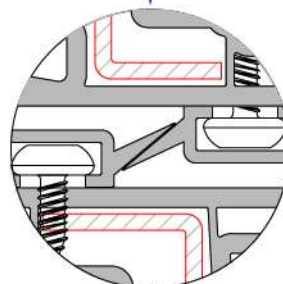

Double Rail Frame With Fly-Screen & Sill - Sliding System Sash Installation

Double Rail Adaptor Profile Installation

W 222 RAIL SERIES PVC PROFILE SYSTEM

Double Railed Frame and Double Sash Installation

Mullion For Sash Installation

Sliding System Super Sash Back Cover Profile Installation

Sliding System Sash Back Cover Profile Installation

Sliding System Super Sash Alm. Back
Cover Profile Installation

Sliding System Sash Alm. Back Cover
Profile Installation

Sliding System Super Sash Lap Strip
Profile Installation

Sliding System Sash Lap Strip Profile
Installation

Sliding System Super Sash - Sash
Cover Grillage Profile Installation

Alm. Double Sash Adaptor Profile
Installation