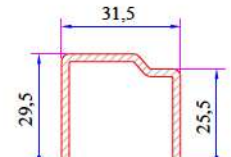

Upper Bedding Piece for
Sliding Rail
34009-37010

Super Sliding System Sash Profile
Reinforcement
34022-15027