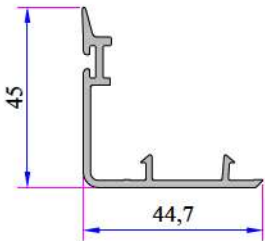

Alm. Sliding Rail Profile
AD16-014

Sliding System Sash Profile
242.2305

Screen Mullion Profile
242.3200

Corner Profile (90°)
070.5100

Box Profile (70*100)
070.5202

PVC Super Sash Cover Profile
222.5700

PVC Sash Cover Profile
222.5708