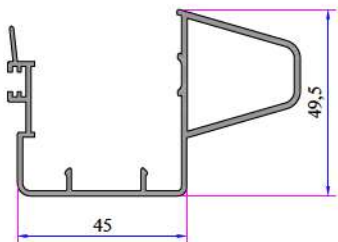

Sliding Roller Brass
34009-18030

Alm. Sash Cover Grillage Profile
(In Process)