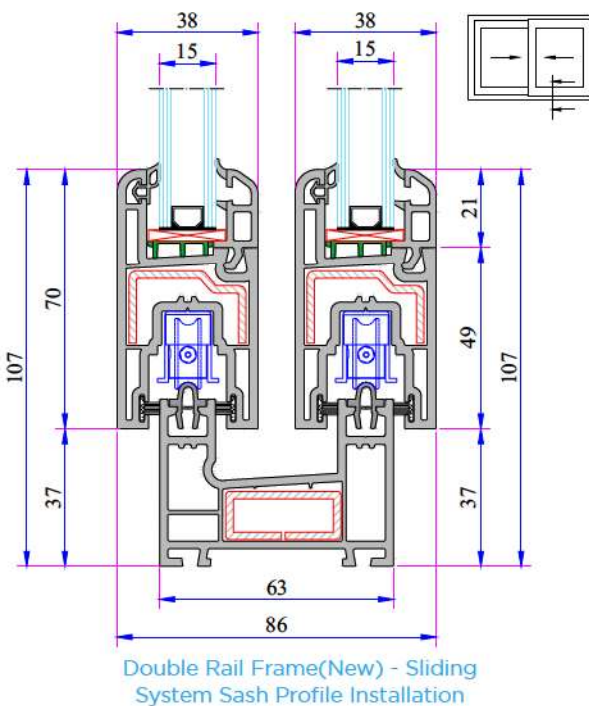

Upper Bedding Piece for
Sliding Rail
34009-37010

W 222 Re-Inforcement Profiles

Triple Rail Frame - Frame With
Flat-Sill Profile - Frame With Fly-
Screen&Sill Profile Reinforcement
34022-12107

New Frame Profile (Double Rail)-
New Frame Profile (Triple Rail)
Profile Reinforcement
34022-12126

Sliding System Sash Profile
Reinforcement
34022-15026

Super Sliding System Sash Profile
Reinforcement
34022-15027

W 222 RAIL SERIES PVC PROFILE SYSTEM

W 222 Installation

Double Rail Frame with Sill - Sliding System Sash Profile Installation

Double Rail Frame With Fly-Screen & Sill - Sliding System Sash Installation

Double Rail Adaptor Profile Installation

W 222 RAIL SERIES PVC PROFILE SYSTEM

Double Railed Frame and Double Sash Installation

Mullion For Sash Installation