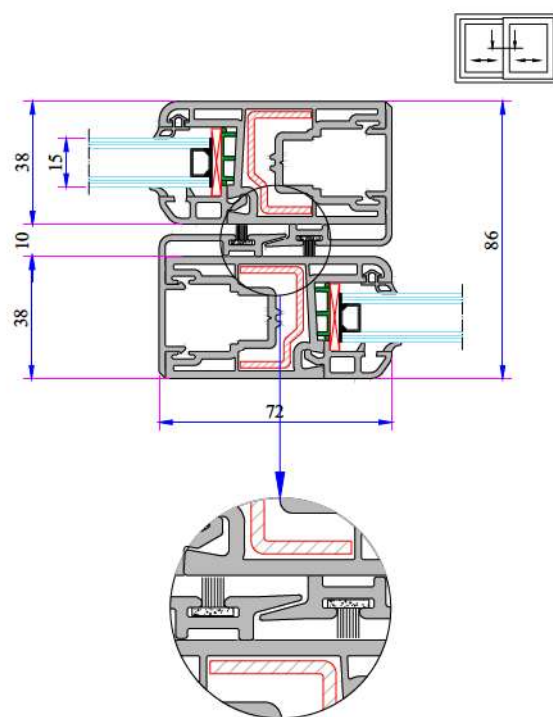

Sliding System Sash Profile
Reinforcement
34022-15026

Super Sliding System Sash Profile
Reinforcement
34022-15027

W 222 RAIL SERIES PVC PROFILE SYSTEM

W 222 Installation

Double Rail Frame with Sill - Sliding System Sash Profile Installation

Double Rail Frame With Fly-Screen & Sill - Sliding System Sash Installation

Double Rail Adaptor Profile Installation

W 222 RAIL SERIES PVC PROFILE SYSTEM

Double Railed Frame and Double Sash Installation

Mullion For Sash Installation

Sliding System Super Sash Back Cover Profile Installation

Sliding System Sash Back Cover Profile Installation

Sliding System Super Sash Alm. Back
Cover Profile Installation

Sliding System Sash Alm. Back Cover
Profile Installation

Sliding System Super Sash Lap Strip
Profile Installation

Sliding System Sash Lap Strip Profile
Installation

Sliding System Super Sash - Sash
Cover Grillage Profile Installation

Alm. Double Sash Adaptor Profile
Installation