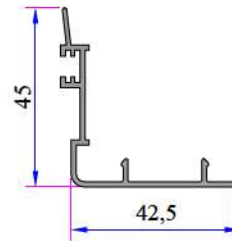

Alm. Sliding Rail Profile
AD16-014

Sliding System Sash Profile
242.2305

Screen Mullion Profile
242.3200

Corner Profile (90°)
070.5100

Box Profile (70*100)
070.5202

PVC Super Sash Cover Profile
222.5700

PVC Sash Cover Profile
222.5708