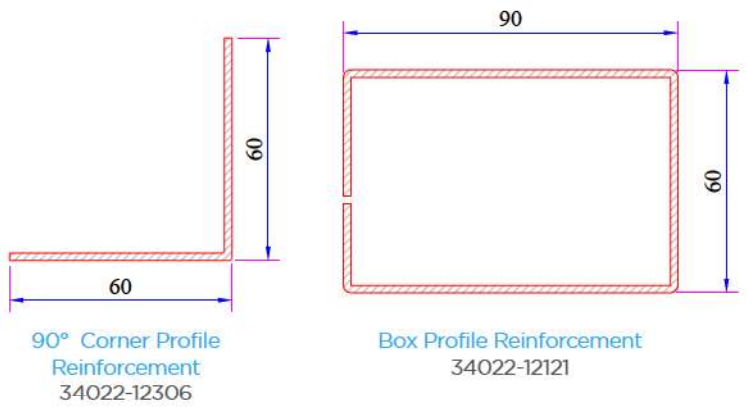

W 222 RAIL SERIES PVC PROFILE SYSTEM