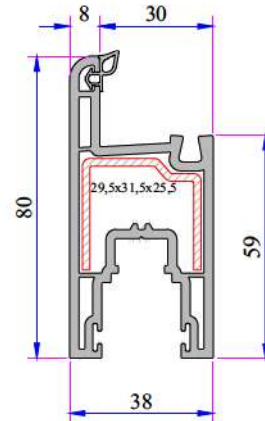

Super Sliding System
Sash Profile
222.2304 (without Brush)
222.2307 (with Brush)