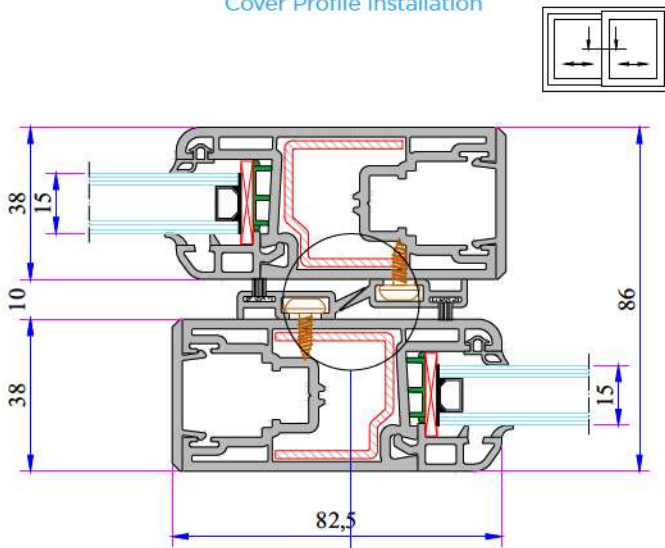

Double Rail Frame With Fly-Screen & Sill - Sliding System Sash Installation

Double Rail Adaptor Profile Installation

W 222 RAIL SERIES PVC PROFILE SYSTEM

Double Railed Frame and Double Sash Installation

Mullion For Sash Installation

Sliding System Super Sash Back Cover Profile Installation

Sliding System Sash Back Cover Profile Installation

Sliding System Super Sash Alm. Back
Cover Profile Installation

Sliding System Sash Alm. Back Cover
Profile Installation

Sliding System Super Sash Lap Strip
Profile Installation

Sliding System Sash Lap Strip Profile
Installation

Sliding System Super Sash - Sash
Cover Grillage Profile Installation

Alm. Double Sash Adaptor Profile
Installation