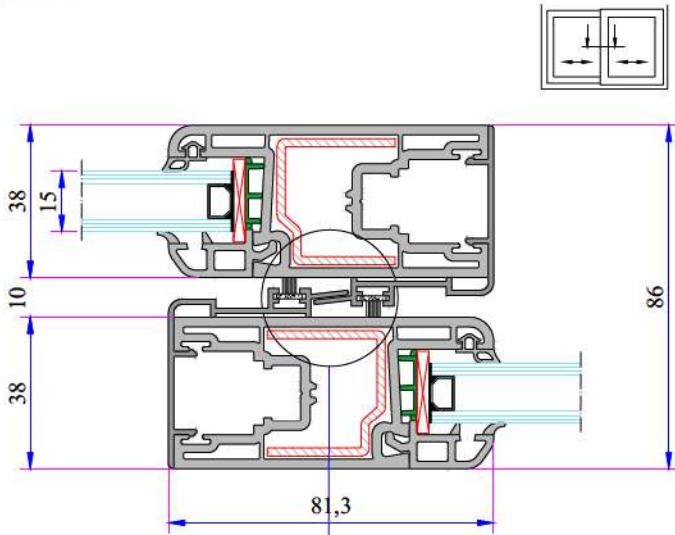

Double Rail Frame With Fly-Screen & Sill - Sliding System Sash Installation

Double Rail Adaptor Profile Installation

W 222 RAIL SERIES PVC PROFILE SYSTEM

Double Railed Frame and Double Sash Installation

Mullion For Sash Installation

Sliding System Super Sash Back Cover Profile Installation

Sliding System Sash Back Cover Profile Installation

Sliding System Super Sash Alm. Back
Cover Profile Installation

Sliding System Sash Alm. Back Cover
Profile Installation

Sliding System Super Sash Lap Strip
Profile Installation

Sliding System Sash Lap Strip Profile
Installation

Sliding System Super Sash - Sash
Cover Grillage Profile Installation

Alm. Double Sash Adaptor Profile
Installation