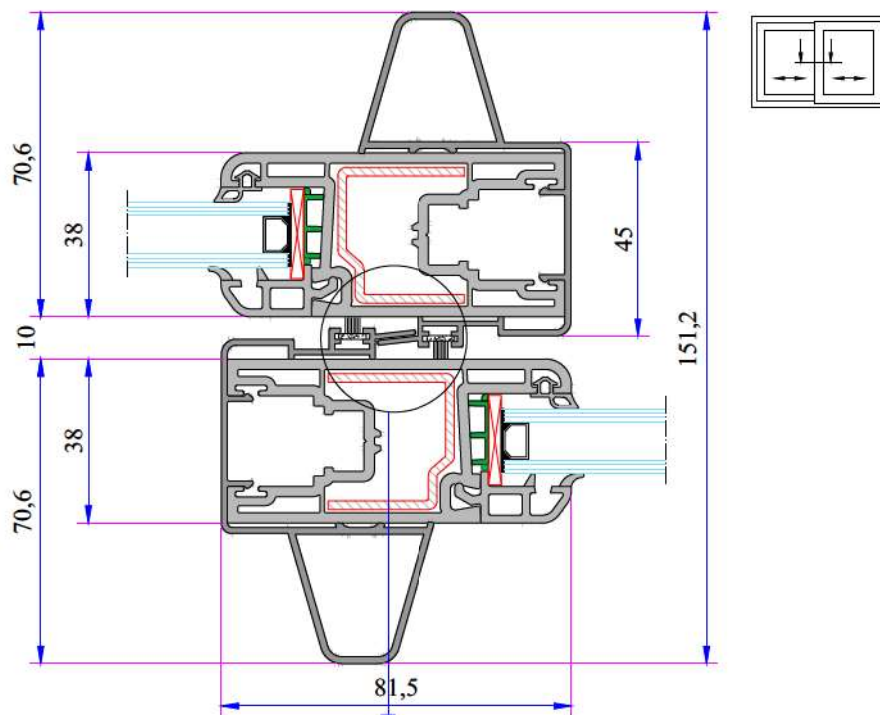

Double Rail Frame With Fly-Screen & Sill - Sliding System Sash Installation

Double Rail Adaptor Profile Installation

W 222 RAIL SERIES PVC PROFILE SYSTEM

Double Railed Frame and Double Sash Installation

Mullion For Sash Installation

Sliding System Super Sash Back Cover Profile Installation

Sliding System Sash Back Cover Profile Installation

Sliding System Super Sash Alm. Back
Cover Profile Installation

Sliding System Sash Alm. Back Cover
Profile Installation

Sliding System Super Sash Lap Strip
Profile Installation

Sliding System Sash Lap Strip Profile
Installation

Sliding System Super Sash - Sash
Cover Grillage Profile Installation

Alm. Double Sash Adaptor Profile
Installation