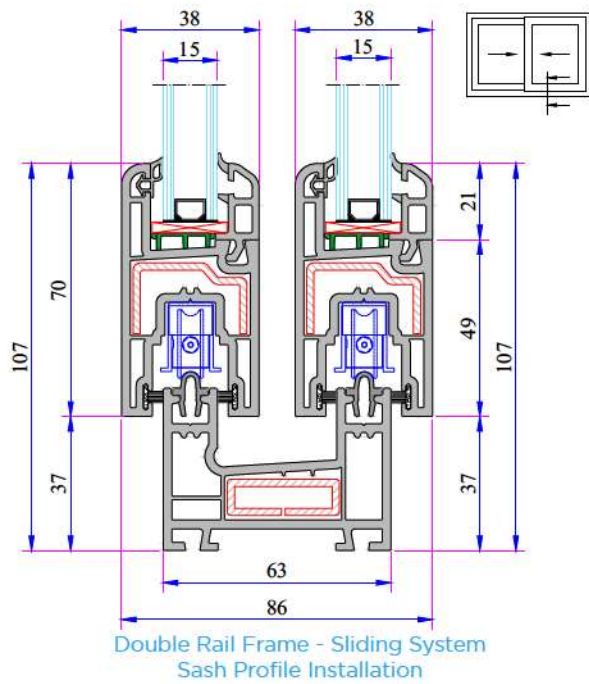

Upper Bedding Piece for
Sliding Rail
34009-37010

W 222 Re-Inforcement Profiles

Triple Rail Frame - Frame With
Flat-Sill Profile - Frame With Fly-
Screen&Sill Profile Reinforcement
34022-12107

New Frame Profile (Double Rail)-
New Frame Profile (Triple Rail)
Profile Reinforcement
34022-12126

Sliding System Sash Profile
Reinforcement
34022-15026

Super Sliding System Sash Profile
Reinforcement
34022-15027

W 222 RAIL SERIES PVC PROFILE SYSTEM

W 222 Installation

Double Rail Frame with Sill - Sliding System Sash Profile Installation

Double Rail Frame With Fly-Screen & Sill - Sliding System Sash Installation

Double Rail Adaptor Profile Installation

W 222 RAIL SERIES PVC PROFILE SYSTEM

Double Railed Frame and Double Sash Installation

Mullion For Sash Installation