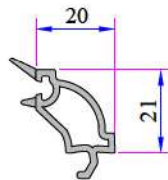

W 222 RAIL SERIES PVC PROFILE SYSTEM

Frame Profile (Double Rail)
222.1100

New Frame Profile (Double Rail)
222.1111

Frame Profile (Triple Rail)
222.1103

New Frame Profile (Triple Rail)
222.1112

Frame With Flat-Sill Profile
222.1107
222.1107.PC (with Double Seal)

Frame With Fly-Screen
222.1113

Frame With Fly-Screen&Sill
222.1109

Sliding System Sash Profile
222.2300 (with Brush)
222.2301 (without Brush)

Super Sliding System
Sash Profile
222.2304 (without Brush)
222.2307 (with Brush)

Mullion Profile for
Sash Profile
222.3201

Double Rail Adaptor Profile
232.5800

Single Glazing Bead 4-6 mm
101.4102

Double Glazing Bead 15 mm
532.4400

Double Glazing Bead 17 mm
532.4500

Universal Large Coupling Profile
058.5000