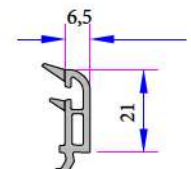

Mullion Profile for
Sash Profile
222.3201

Double Rail Adaptor Profile
232.5800

Single Glazing Bead 4-6 mm
101.4102

Double Glazing Bead 15 mm
532.4400

Double Glazing Bead 17 mm
532.4500

Universal Large Coupling Profile
058.5000