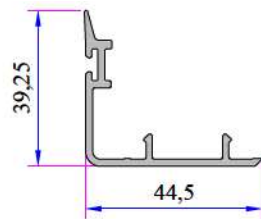

Alm. Sliding Rail Profile
AD16-014

Sliding System Sash Profile
242.2305

Screen Mullion Profile
242.3200

Corner Profile (90°)
070.5100

Box Profile (70*100)
070.5202

PVC Super Sash Cover Profile
222.5700

PVC Sash Cover Profile
222.5708