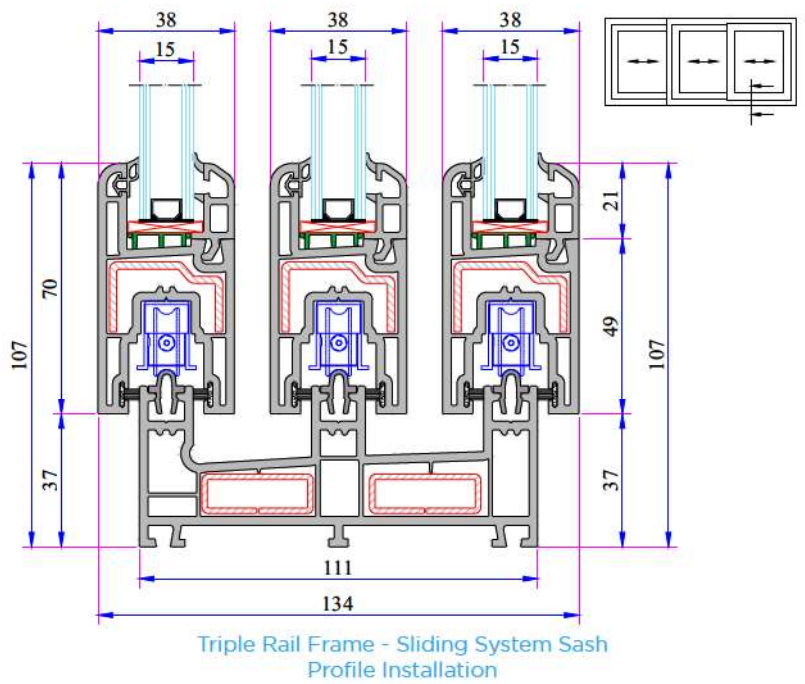

Sliding System Sash Profile
Reinforcement
34022-15026

Super Sliding System Sash Profile
Reinforcement
34022-15027

W 222 RAIL SERIES PVC PROFILE SYSTEM

W 222 Installation

Double Rail Frame with Sill - Sliding System Sash Profile Installation

Double Rail Frame With Fly-Screen & Sill - Sliding System Sash Installation

Double Rail Adaptor Profile Installation

W 222 RAIL SERIES PVC PROFILE SYSTEM

Double Railed Frame and Double Sash Installation

Mullion For Sash Installation