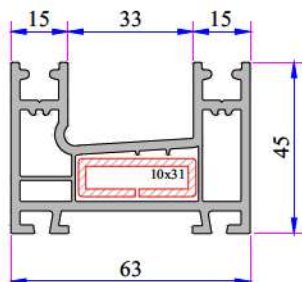

ADOPEN
Algerie

PVC PROFILE
TECHNICAL SPECIFICATION

TECHNICAL

W 222 RAIL SERIES

Profile Width: 63 mm double rail frame, 111 mm triple rail frame and 38 mm sliding system sash profile.

Number of chambers: 3

Profile Class: B Class (TS EN 12608-1)

Seal Type: The installed bristle wick system

Glass Thickness (mm): 4-6, 15, 17 mm

INSTRUCTION

- 63 mm double rail, 111 mm triple rail, 38 mm sliding sash profile.
- Perfect thermal, sound and water isolation because of the 3 chambers system.
- Application of single glaze 4-6 mm and installation glass 15, 17 mm by grey sealed glazing beads in different thickness.
- Application with roller shutter and without roller shutter.
- Wooden designed laminated applications.

W 222 RAIL SERIES PVC PROFILE SYSTEM

Frame Profile (Double Rail)
222.1100

New Frame Profile (Double Rail)
222.1111

Frame Profile (Triple Rail)
222.1103

New Frame Profile (Triple Rail)
222.1112

Frame With Flat-Sill Profile
222.1107
222.1107.PC (with Double Seal)