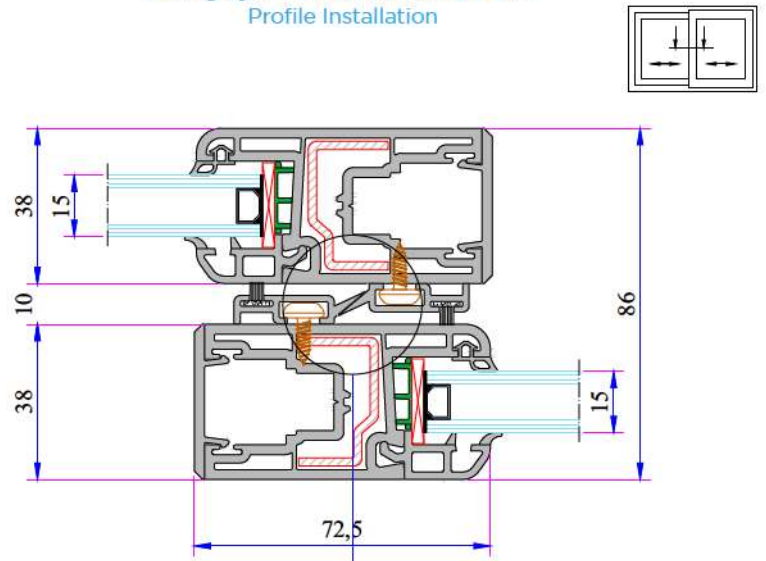

Double Rail Frame With Fly-Screen & Sill - Sliding System Sash Installation

Double Rail Adaptor Profile Installation

W 222 RAIL SERIES PVC PROFILE SYSTEM

Double Railed Frame and Double Sash Installation

Mullion For Sash Installation

Sliding System Super Sash Back Cover Profile Installation

Sliding System Sash Back Cover Profile Installation

Sliding System Super Sash Alm. Back
Cover Profile Installation

Sliding System Sash Alm. Back Cover
Profile Installation

Sliding System Super Sash Lap Strip
Profile Installation

Sliding System Sash Lap Strip Profile
Installation

Sliding System Super Sash - Sash
Cover Grillage Profile Installation

Alm. Double Sash Adaptor Profile
Installation