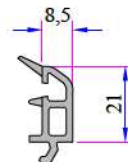

W 222 RAIL SERIES PVC PROFILE SYSTEM

Frame Profile (Double Rail)
222.1100

New Frame Profile (Double Rail)
222.1111

Frame Profile (Triple Rail)
222.1103

New Frame Profile (Triple Rail)
222.1112

Frame With Flat-Sill Profile
222.1107
222.1107.PC (with Double Seal)

Frame With Fly-Screen
222.1113

Frame With Fly-Screen&Sill
222.1109

Sliding System Sash Profile
222.2300 (with Brush)
222.2301 (without Brush)

Super Sliding System
Sash Profile
222.2304 (without Brush)
222.2307 (with Brush)

Mullion Profile for
Sash Profile
222.3201

Double Rail Adaptor Profile
232.5800

Single Glazing Bead 4-6 mm
101.4102

Double Glazing Bead 15 mm
532.4400

Double Glazing Bead 17 mm
532.4500

Universal Large Coupling Profile
058.5000