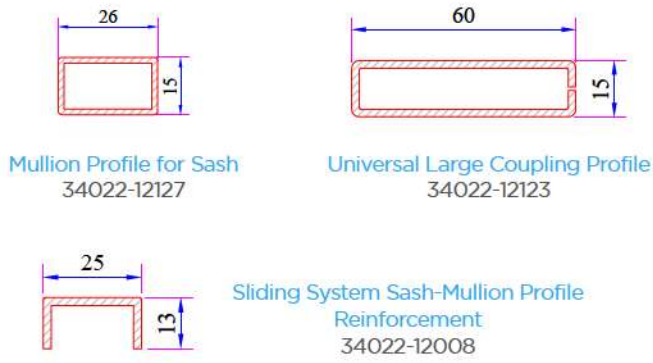

W 222 RAIL SERIES PVC PROFILE SYSTEM