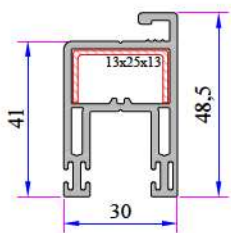

Universal Large Coupling
Cover Profile
900.5705

Alm. Double Sash Adaptor Profile
AD16-011

Sash Cover Profile
222.5704

Screen Sash Cover Profile
242.5701

Lap Strip Profile
232.5801

Alm. Sliding Rail Profile
AD16 053

Alm. Sliding Rail Profile
AD16-014

Sliding System Sash Profile
242.2305

Screen Mullion Profile
242.3200

Corner Profile (90°)
070.5100

Box Profile (70*100)
070.5202

PVC Super Sash Cover Profile
222.5700

PVC Sash Cover Profile
222.5708