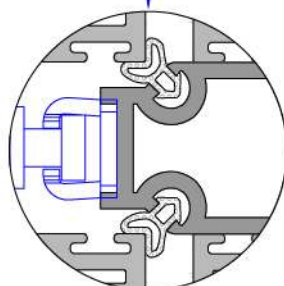

Double Rail Frame With Fly-Screen & Sill - Sliding System Sash Installation

Double Rail Adaptor Profile Installation

W 222 RAIL SERIES PVC PROFILE SYSTEM

Double Railed Frame and Double Sash Installation

Mullion For Sash Installation

Sliding System Super Sash Back Cover Profile Installation

Sliding System Sash Back Cover Profile Installation

Sliding System Super Sash Alm. Back
Cover Profile Installation

Sliding System Sash Alm. Back Cover
Profile Installation

Sliding System Super Sash Lap Strip
Profile Installation

Sliding System Sash Lap Strip Profile
Installation

Sliding System Super Sash - Sash
Cover Grillage Profile Installation

Alm. Double Sash Adaptor Profile
Installation