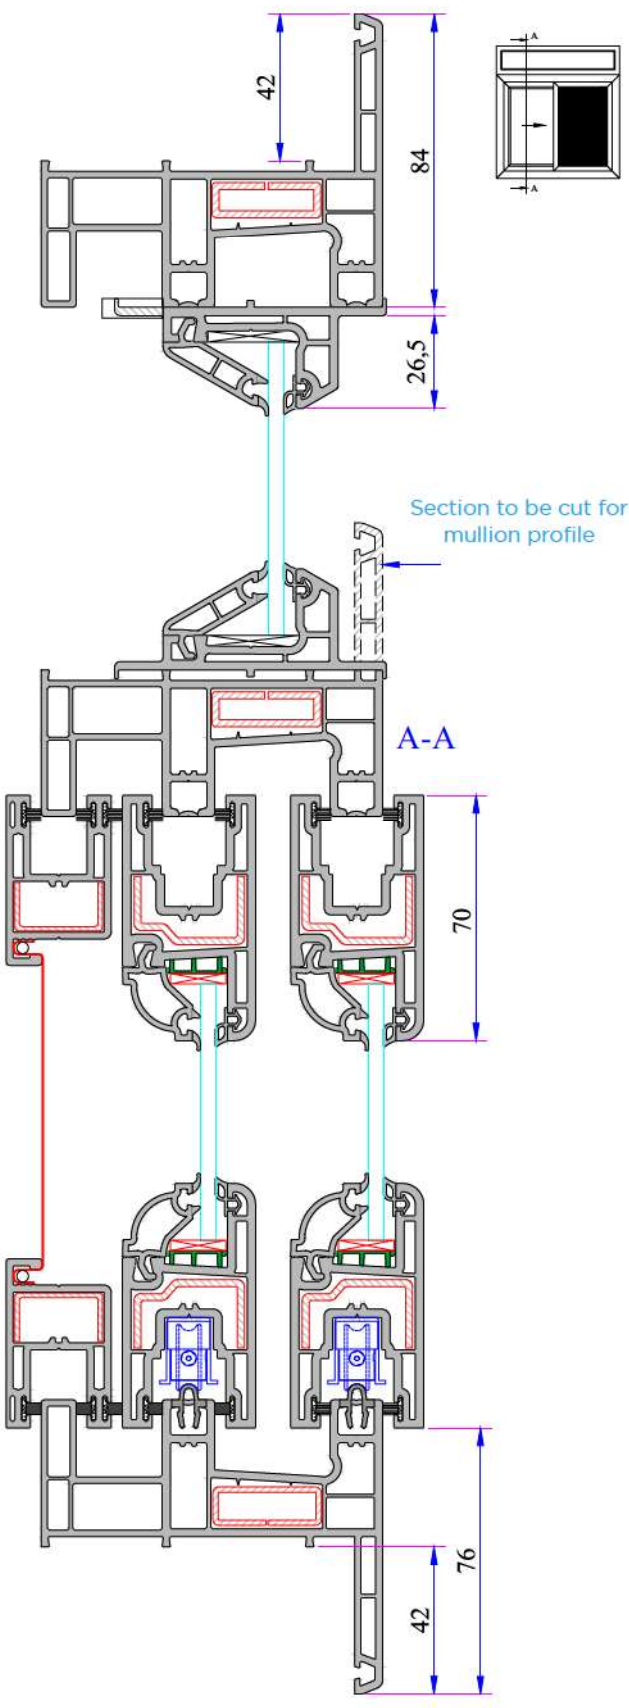

W 222 RAIL SERIES PVC PROFILE SYSTEM

Frame Profile (Double Rail)
222.1100

New Frame Profile (Double Rail)
222.1111

Frame Profile (Triple Rail)
222.1103

New Frame Profile (Triple Rail)
222.1112

Frame With Flat-Sill Profile
222.1107
222.1107.PC (with Double Seal)

Alm. Sliding Rail Profile
AD16-014

Sliding System Sash Profile
242.2305

Screen Mullion Profile
242.3200

Corner Profile (90°)
070.5100

Box Profile (70*100)
070.5202

PVC Super Sash Cover Profile
222.5700

PVC Sash Cover Profile
222.5708

Sliding System Sash Profile
Reinforcement
34022-15026

Super Sliding System Sash Profile
Reinforcement
34022-15027

W 222 RAIL SERIES PVC PROFILE SYSTEM

W 222 Installation

Double Rail Frame with Sill - Sliding System Sash Profile Installation

Double Rail Frame With Fly-Screen & Sill - Sliding System Sash Installation

Double Rail Adaptor Profile Installation

W 222 RAIL SERIES PVC PROFILE SYSTEM

Double Railed Frame and Double Sash Installation

Mullion For Sash Installation