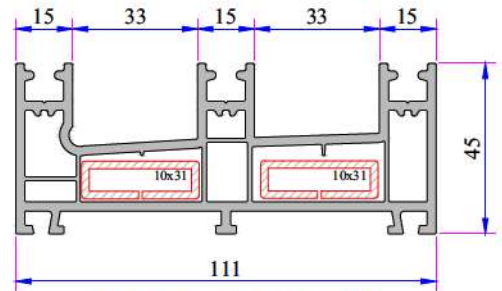

ADOPEN
Algerie

PVC PROFILE
TECHNICAL SPECIFICATION

TECHNICAL

W 222 RAIL SERIES

Profile Width: 63 mm double rail frame, 111 mm triple rail frame and 38 mm sliding system sash profile.

Number of chambers: 3

Profile Class: B Class (TS EN 12608-1)

Seal Type: The installed bristle wick system

Glass Thickness (mm): 4-6, 15, 17 mm

INSTRUCTION

- 63 mm double rail, 111 mm triple rail, 38 mm sliding sash profile.
- Perfect thermal, sound and water isolation because of the 3 chambers system.
- Application of single glaze 4-6 mm and installation glass 15, 17 mm by grey sealed glazing beads in different thickness.
- Application with roller shutter and without roller shutter.
- Wooden designed laminated applications.

W 222 RAIL SERIES PVC PROFILE SYSTEM

Frame Profile (Double Rail)
222.1100

New Frame Profile (Double Rail)
222.1111

Frame Profile (Triple Rail)
222.1103

New Frame Profile (Triple Rail)
222.1112

Frame With Flat-Sill Profile
222.1107
222.1107.PC (with Double Seal)