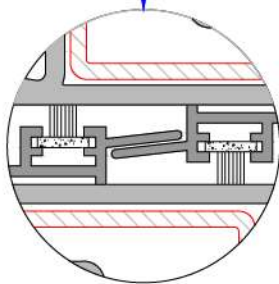

Sliding System Super Sash Alm. Back
Cover Profile Installation