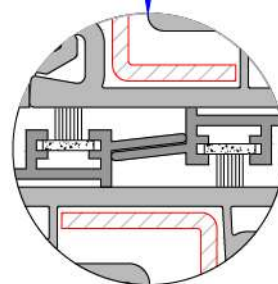

Sliding System Sash Alm. Back Cover
Profile Installation