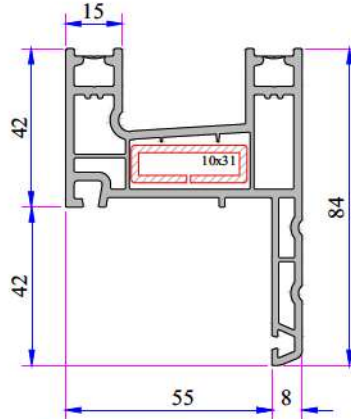

ADOPEN
Algerie

PVC PROFILE
TECHNICAL SPECIFICATION

TECHNICAL

W 222 RAIL SERIES

Profile Width: 63 mm double rail frame, 111 mm triple rail frame and 38 mm sliding system sash profile.

Number of chambers: 3

Profile Class: B Class (TS EN 12608-1)

Seal Type: The installed bristle wick system

Glass Thickness (mm): 4-6, 15, 17 mm

INSTRUCTION

- 63 mm double rail, 111 mm triple rail, 38 mm sliding sash profile.
- Perfect thermal, sound and water isolation because of the 3 chambers system.
- Application of single glaze 4-6 mm and installation glass 15, 17 mm by grey sealed glazing beads in different thickness.
- Application with roller shutter and without roller shutter.
- Wooden designed laminated applications.

W 222 RAIL SERIES PVC PROFILE SYSTEM

Frame Profile (Double Rail)
222.1100

New Frame Profile (Double Rail)
222.1111

Frame Profile (Triple Rail)
222.1103

New Frame Profile (Triple Rail)
222.1112

Frame With Flat-Sill Profile
222.1107
222.1107.PC (with Double Seal)