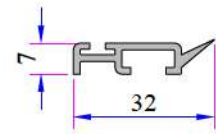

Mullion Profile for
Sash Profile
222.3201

Double Rail Adaptor Profile
232.5800

Single Glazing Bead 4-6 mm
101.4102

Double Glazing Bead 15 mm
532.4400

Double Glazing Bead 17 mm
532.4500

Universal Large Coupling Profile
058.5000

Universal Large Coupling
Cover Profile
900.5705

Alm. Double Sash Adaptor Profile
AD16-011

Sash Cover Profile
222.5704

Screen Sash Cover Profile
242.5701

Lap Strip Profile
232.5801

Alm. Sliding Rail Profile
AD16 053

Alm. Sliding Rail Profile
AD16-014

Sliding System Sash Profile
242.2305

Screen Mullion Profile
242.3200

Corner Profile (90°)
070.5100

Box Profile (70*100)
070.5202

PVC Super Sash Cover Profile
222.5700

PVC Sash Cover Profile
222.5708