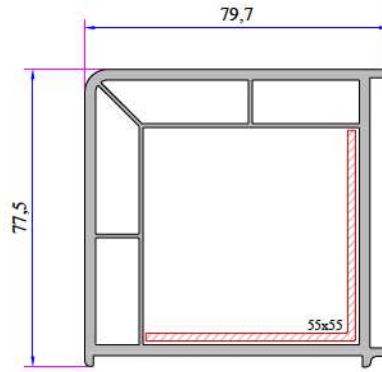

Seal Type: The installed bristle wick system

Glass Thickness (mm): 4-6, 15, 17 mm

INSTRUCTION

- 63 mm double rail, 111 mm triple rail, 38 mm sliding sash profile.
- Perfect thermal, sound and water isolation because of the 3 chambers system.
- Application of single glaze 4-6 mm and installation glass 15, 17 mm by grey sealed glazing beads in different thickness.
- Application with roller shutter and without roller shutter.
- Wooden designed laminated applications.

Alm. Sliding Rail Profile
AD16-014

Sliding System Sash Profile
242.2305

Screen Mullion Profile
242.3200

Corner Profile (90°)
070.5100

Box Profile (70*100)
070.5202

PVC Super Sash Cover Profile
222.5700

PVC Sash Cover Profile
222.5708