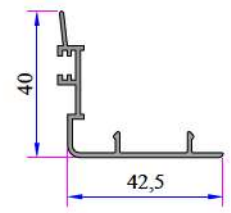

Alm. Super Sash Cover Profile
AD16-031