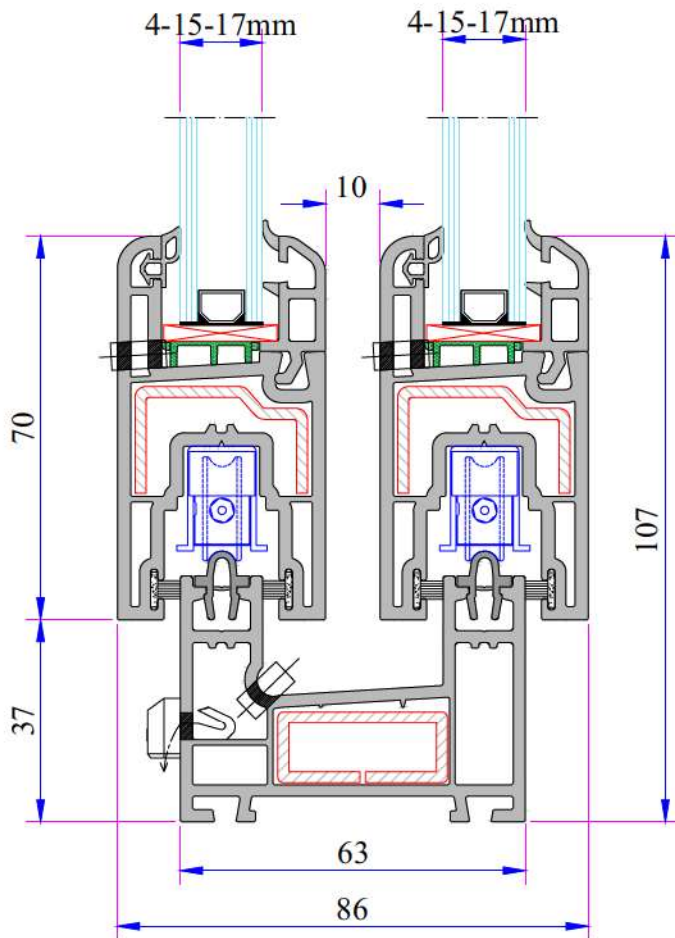

ADOPEN
Algerie

PVC PROFILE
TECHNICAL SPECIFICATION

TECHNICAL

W 222 RAIL SERIES

Profile Width: 63 mm double rail frame, 111 mm triple rail frame and 38 mm sliding system sash profile.

Number of chambers: 3

Profile Class: B Class (TS EN 12608-1)

Seal Type: The installed bristle wick system

Glass Thickness (mm): 4-6, 15, 17 mm

INSTRUCTION

- 63 mm double rail, 111 mm triple rail, 38 mm sliding sash profile.
- Perfect thermal, sound and water isolation because of the 3 chambers system.
- Application of single glaze 4-6 mm and installation glass 15, 17 mm by grey sealed glazing beads in different thickness.
- Application with roller shutter and without roller shutter.
- Wooden designed laminated applications.

W 222 RAIL SERIES PVC PROFILE SYSTEM

Frame Profile (Double Rail)
222.1100

New Frame Profile (Double Rail)
222.1111

Frame Profile (Triple Rail)
222.1103

New Frame Profile (Triple Rail)
222.1112

Frame With Flat-Sill Profile
222.1107
222.1107.PC (with Double Seal)