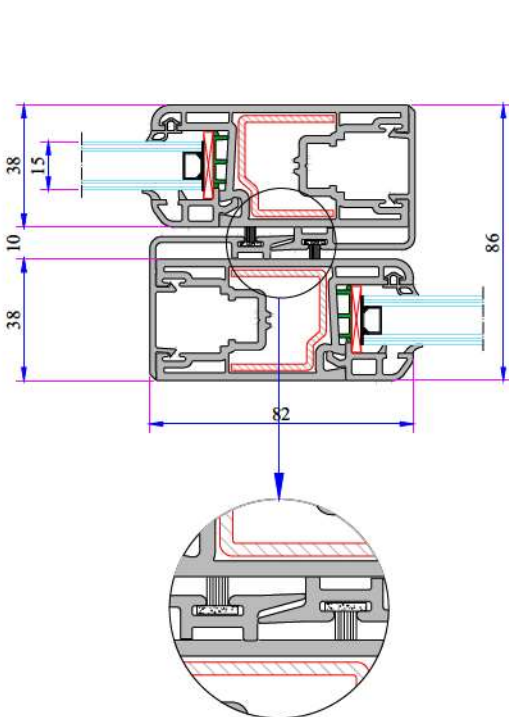

Sliding System Sash Profile
Reinforcement
34022-15026

Super Sliding System Sash Profile
Reinforcement
34022-15027

W 222 RAIL SERIES PVC PROFILE SYSTEM

W 222 Installation

Double Rail Frame with Sill - Sliding System Sash Profile Installation

Double Rail Frame With Fly-Screen & Sill - Sliding System Sash Installation

Double Rail Adaptor Profile Installation

W 222 RAIL SERIES PVC PROFILE SYSTEM

Double Railed Frame and Double Sash Installation

Mullion For Sash Installation

Sliding System Super Sash Back Cover Profile Installation

Sliding System Sash Back Cover Profile Installation

Sliding System Super Sash Alm. Back
Cover Profile Installation

Sliding System Sash Alm. Back Cover
Profile Installation