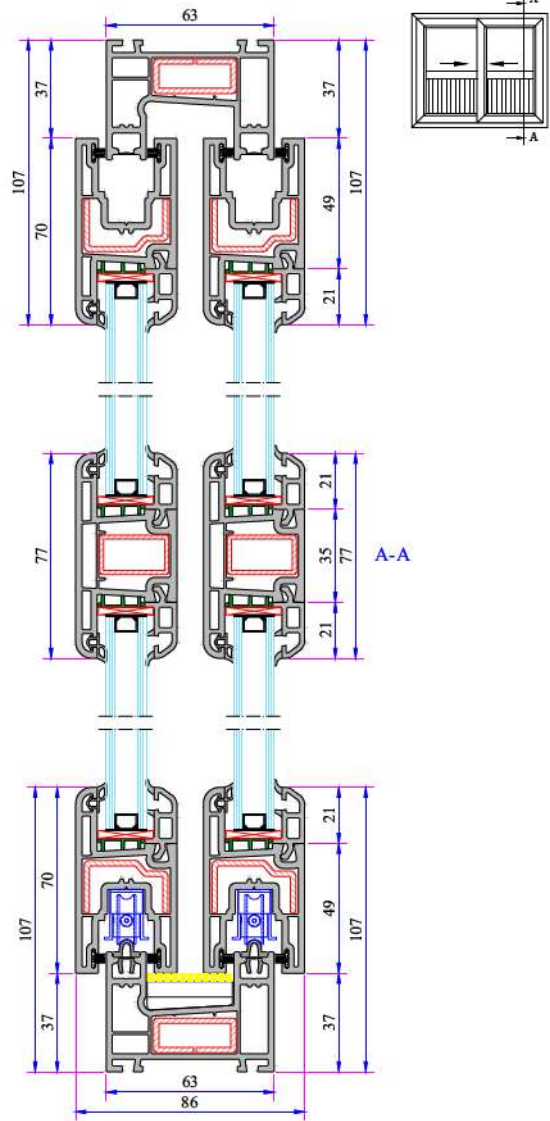

Sliding System Sash Profile
Reinforcement
34022-15026

Super Sliding System Sash Profile
Reinforcement
34022-15027

W 222 RAIL SERIES PVC PROFILE SYSTEM

W 222 Installation

Double Rail Frame with Sill - Sliding System Sash Profile Installation

Double Rail Frame With Fly-Screen & Sill - Sliding System Sash Installation

Double Rail Adaptor Profile Installation

W 222 RAIL SERIES PVC PROFILE SYSTEM

Double Railed Frame and Double Sash Installation

Mullion For Sash Installation

Sliding System Super Sash Back Cover Profile Installation

Sliding System Sash Back Cover Profile Installation

Sliding System Super Sash Alm. Back
Cover Profile Installation

Sliding System Sash Alm. Back Cover
Profile Installation

Sliding System Super Sash Lap Strip
Profile Installation

Sliding System Sash Lap Strip Profile
Installation

Sliding System Super Sash - Sash
Cover Grillage Profile Installation

Alm. Double Sash Adaptor Profile
Installation