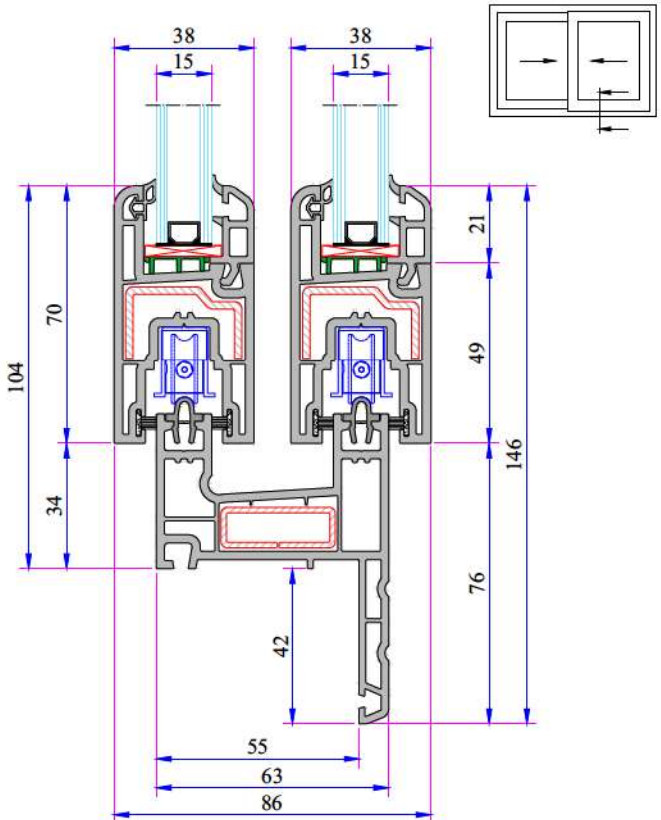

Sliding System Sash Profile
Reinforcement
34022-15026

Super Sliding System Sash Profile
Reinforcement
34022-15027

W 222 RAIL SERIES PVC PROFILE SYSTEM

W 222 Installation

Double Rail Frame with Sill - Sliding System Sash Profile Installation

Double Rail Frame With Fly-Screen & Sill - Sliding System Sash Installation

Double Rail Adaptor Profile Installation

W 222 RAIL SERIES PVC PROFILE SYSTEM

Double Railed Frame and Double Sash Installation

Mullion For Sash Installation