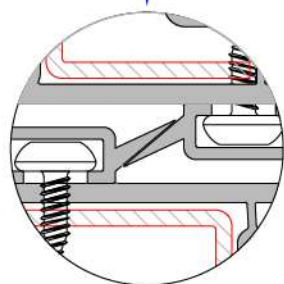

Double Rail Frame With Fly-Screen & Sill - Sliding System Sash Installation

Double Rail Adaptor Profile Installation

W 222 RAIL SERIES PVC PROFILE SYSTEM

Double Railed Frame and Double Sash Installation

Mullion For Sash Installation

Sliding System Super Sash Back Cover Profile Installation

Sliding System Sash Back Cover Profile Installation

Sliding System Super Sash Alm. Back
Cover Profile Installation

Sliding System Sash Alm. Back Cover
Profile Installation

Sliding System Super Sash Lap Strip
Profile Installation

Sliding System Sash Lap Strip Profile
Installation

Sliding System Super Sash - Sash
Cover Grillage Profile Installation

Alm. Double Sash Adaptor Profile
Installation