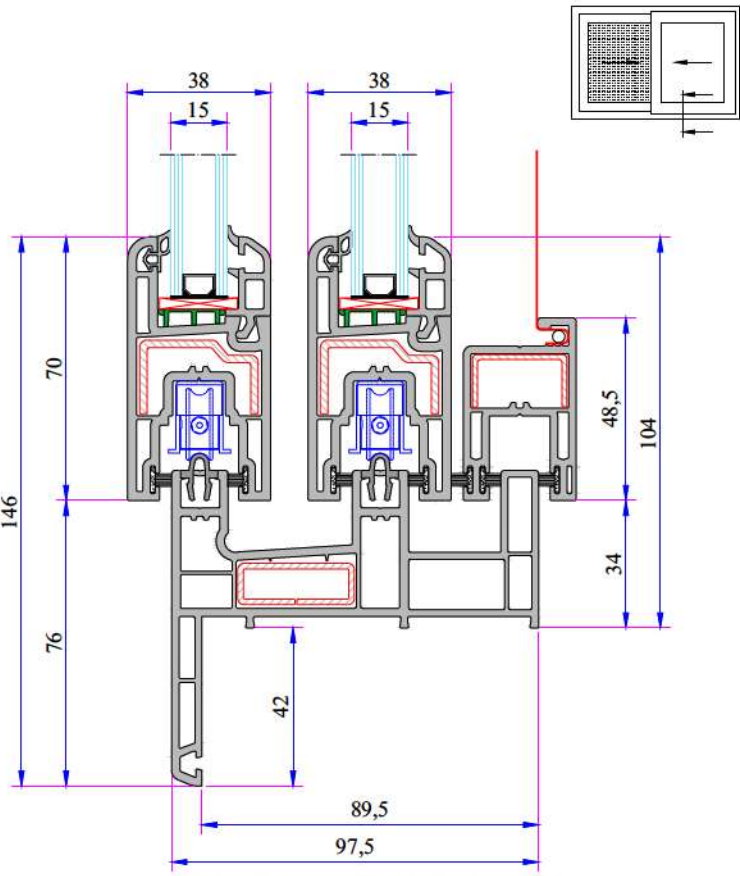

Sliding System Sash Profile
Reinforcement
34022-15026

Super Sliding System Sash Profile
Reinforcement
34022-15027

W 222 RAIL SERIES PVC PROFILE SYSTEM

W 222 Installation

Double Rail Frame with Sill - Sliding System Sash Profile Installation

Double Rail Frame With Fly-Screen & Sill - Sliding System Sash Installation

Double Rail Adaptor Profile Installation

W 222 RAIL SERIES PVC PROFILE SYSTEM

Double Railed Frame and Double Sash Installation

Mullion For Sash Installation