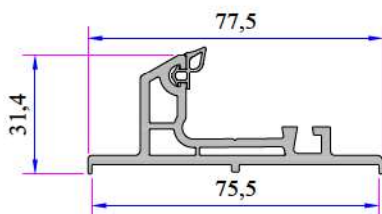

ADOPEN
Algerie

PVC PROFILE
TECHNICAL SPECIFICATION

TECHNICAL

W 222 RAIL SERIES

Profile Width: 63 mm double rail frame, 111 mm triple rail frame and 38 mm sliding system sash profile.

Number of chambers: 3

Profile Class: B Class (TS EN 12608-1)

Seal Type: The installed bristle wick system

Glass Thickness (mm): 4-6, 15, 17 mm

INSTRUCTION

- 63 mm double rail, 111 mm triple rail, 38 mm sliding sash profile.
- Perfect thermal, sound and water isolation because of the 3 chambers system.
- Application of single glaze 4-6 mm and installation glass 15, 17 mm by grey sealed glazing beads in different thickness.
- Application with roller shutter and without roller shutter.
- Wooden designed laminated applications.

W 222 RAIL SERIES PVC PROFILE SYSTEM

Frame Profile (Double Rail)
222.1100

New Frame Profile (Double Rail)
222.1111

Frame Profile (Triple Rail)
222.1103

New Frame Profile (Triple Rail)
222.1112

Frame With Flat-Sill Profile
222.1107
222.1107.PC (with Double Seal)

Mullion Profile for
Sash Profile
222.3201

Double Rail Adaptor Profile
232.5800

Single Glazing Bead 4-6 mm
101.4102

Double Glazing Bead 15 mm
532.4400

Double Glazing Bead 17 mm
532.4500

Universal Large Coupling Profile
058.5000