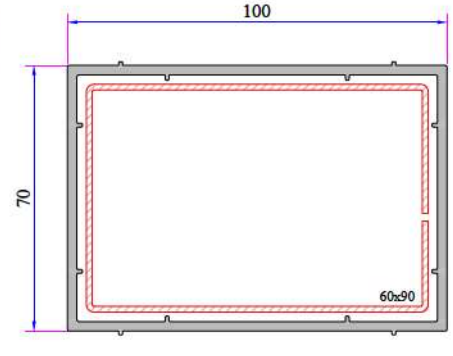

Alm. Sliding Rail Profile
AD16-014

Sliding System Sash Profile
242.2305

Screen Mullion Profile
242.3200

Corner Profile (90°)
070.5100

Box Profile (70*100)
070.5202

PVC Super Sash Cover Profile
222.5700

PVC Sash Cover Profile
222.5708