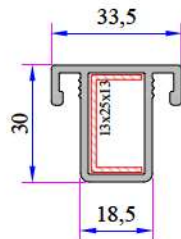

Screen Mullion Profile
242.3200