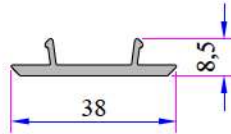

Sash Cover Profile
222.5704