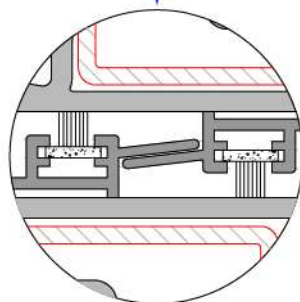

Double Rail Frame With Fly-Screen & Sill - Sliding System Sash Installation

Double Rail Adaptor Profile Installation

W 222 RAIL SERIES PVC PROFILE SYSTEM

Double Railed Frame and Double Sash Installation

Mullion For Sash Installation

Sliding System Super Sash Back Cover Profile Installation

Sliding System Sash Back Cover Profile Installation

Sliding System Super Sash Alm. Back
Cover Profile Installation

Sliding System Sash Alm. Back Cover
Profile Installation

Sliding System Super Sash Lap Strip
Profile Installation

Sliding System Sash Lap Strip Profile
Installation

Sliding System Super Sash - Sash
Cover Grillage Profile Installation

Alm. Double Sash Adaptor Profile
Installation