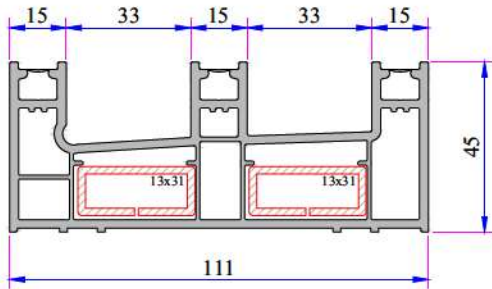

Seal Type: The installed bristle wick system

Glass Thickness (mm): 4-6, 15, 17 mm

INSTRUCTION

- 63 mm double rail, 111 mm triple rail, 38 mm sliding sash profile.
- Perfect thermal, sound and water isolation because of the 3 chambers system.
- Application of single glaze 4-6 mm and installation glass 15, 17 mm by grey sealed glazing beads in different thickness.
- Application with roller shutter and without roller shutter.
- Wooden designed laminated applications.

W 222 RAIL SERIES PVC PROFILE SYSTEM

Frame Profile (Double Rail)
222.1100

New Frame Profile (Double Rail)
222.1111

Frame Profile (Triple Rail)
222.1103

New Frame Profile (Triple Rail)
222.1112

Frame With Flat-Sill Profile
222.1107
222.1107.PC (with Double Seal)