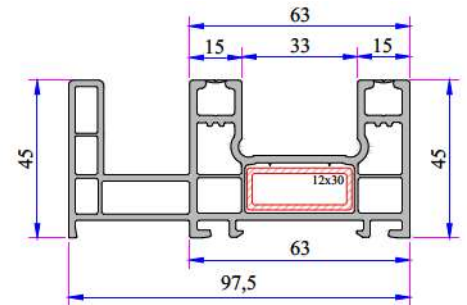

ADOPEN
Algerie

PVC PROFILE
TECHNICAL SPECIFICATION

TECHNICAL

W 222 RAIL SERIES

Profile Width: 63 mm double rail frame, 111 mm triple rail frame and 38 mm sliding system sash profile.

Number of chambers: 3

Profile Class: B Class (TS EN 12608-1)

Seal Type: The installed bristle wick system

Glass Thickness (mm): 4-6, 15, 17 mm

INSTRUCTION

- 63 mm double rail, 111 mm triple rail, 38 mm sliding sash profile.
- Perfect thermal, sound and water isolation because of the 3 chambers system.
- Application of single glaze 4-6 mm and installation glass 15, 17 mm by grey sealed glazing beads in different thickness.
- Application with roller shutter and without roller shutter.
- Wooden designed laminated applications.

W 222 RAIL SERIES PVC PROFILE SYSTEM

Frame Profile (Double Rail)
222.1100

New Frame Profile (Double Rail)
222.1111

Frame Profile (Triple Rail)
222.1103

New Frame Profile (Triple Rail)
222.1112

Frame With Flat-Sill Profile
222.1107
222.1107.PC (with Double Seal)