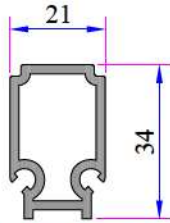

Alm. Double Sash Adaptor Profile
AD16-011