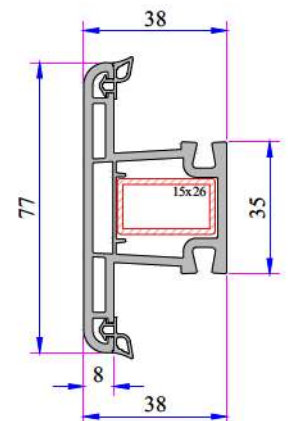

ADOPEN
Algerie

PVC PROFILE
TECHNICAL SPECIFICATION

TECHNICAL

W 222 RAIL SERIES

Profile Width: 63 mm double rail frame, 111 mm triple rail frame and 38 mm sliding system sash profile.

Number of chambers: 3

Profile Class: B Class (TS EN 12608-1)

Seal Type: The installed bristle wick system

Glass Thickness (mm): 4-6, 15, 17 mm

INSTRUCTION

- 63 mm double rail, 111 mm triple rail, 38 mm sliding sash profile.
- Perfect thermal, sound and water isolation because of the 3 chambers system.
- Application of single glaze 4-6 mm and installation glass 15, 17 mm by grey sealed glazing beads in different thickness.
- Application with roller shutter and without roller shutter.
- Wooden designed laminated applications.

W 222 RAIL SERIES PVC PROFILE SYSTEM

Frame Profile (Double Rail)
222.1100

New Frame Profile (Double Rail)
222.1111

Frame Profile (Triple Rail)
222.1103

New Frame Profile (Triple Rail)
222.1112

Frame With Flat-Sill Profile
222.1107
222.1107.PC (with Double Seal)

Frame With Fly-Screen
222.1113

Frame With Fly-Screen&Sill
222.1109

Sliding System Sash Profile
222.2300 (with Brush)
222.2301 (without Brush)

Super Sliding System
Sash Profile
222.2304 (without Brush)
222.2307 (with Brush)