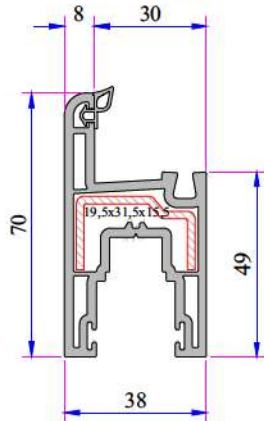

Sliding System Sash Profile
222.2300 (with Brush)
222.2301 (without Brush)