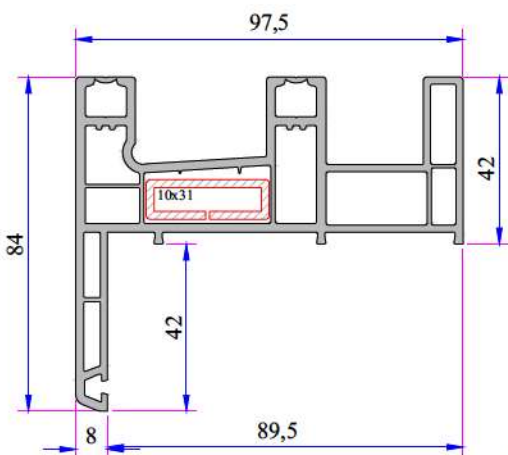

Sliding System Sash Profile
222.2300 (with Brush)
222.2301 (without Brush)

Frame With Fly-Screen&Sill
222.1109