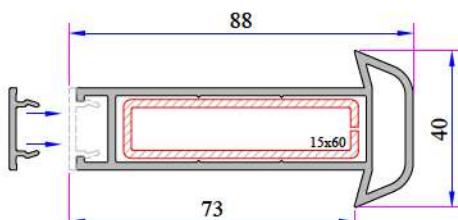

Mullion Profile for
Sash Profile
222.3201

Double Rail Adaptor Profile
232.5800

Single Glazing Bead 4-6 mm
101.4102

Double Glazing Bead 15 mm
532.4400

Double Glazing Bead 17 mm
532.4500

Universal Large Coupling Profile
058.5000