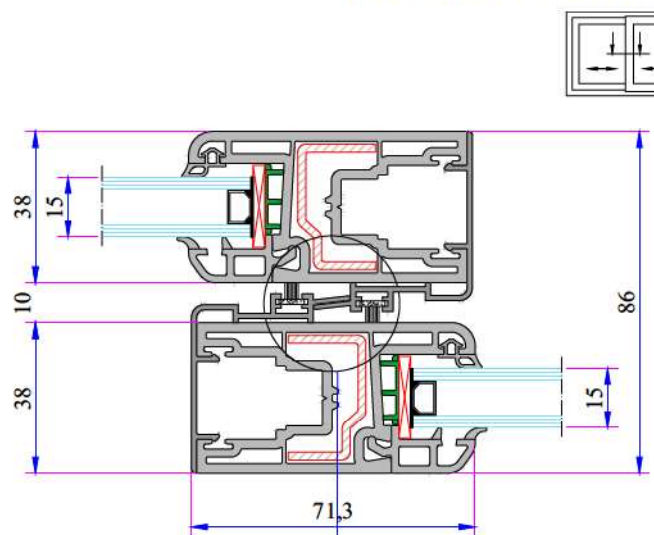

Double Rail Frame With Fly-Screen & Sill - Sliding System Sash Installation

Double Rail Adaptor Profile Installation

W 222 RAIL SERIES PVC PROFILE SYSTEM

Double Railed Frame and Double Sash Installation

Mullion For Sash Installation

Sliding System Super Sash Back Cover Profile Installation

Sliding System Sash Back Cover Profile Installation

Sliding System Super Sash Alm. Back
Cover Profile Installation

Sliding System Sash Alm. Back Cover
Profile Installation

Sliding System Super Sash Lap Strip
Profile Installation

Sliding System Sash Lap Strip Profile
Installation

Sliding System Super Sash - Sash
Cover Grillage Profile Installation

Alm. Double Sash Adaptor Profile
Installation