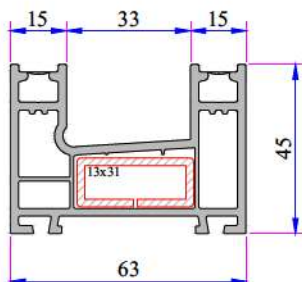

ADOPEN
Algerie

PVC PROFILE
TECHNICAL SPECIFICATION

TECHNICAL

W 222 RAIL SERIES

Profile Width: 63 mm double rail frame, 111 mm triple rail frame and 38 mm sliding system sash profile.

Number of chambers: 3

Profile Class: B Class (TS EN 12608-1)

Seal Type: The installed bristle wick system

Glass Thickness (mm): 4-6, 15, 17 mm

INSTRUCTION

- 63 mm double rail, 111 mm triple rail, 38 mm sliding sash profile.
- Perfect thermal, sound and water isolation because of the 3 chambers system.
- Application of single glaze 4-6 mm and installation glass 15, 17 mm by grey sealed glazing beads in different thickness.
- Application with roller shutter and without roller shutter.
- Wooden designed laminated applications.

W 222 RAIL SERIES PVC PROFILE SYSTEM

Frame Profile (Double Rail)
222.1100

New Frame Profile (Double Rail)
222.1111

Frame Profile (Triple Rail)
222.1103

New Frame Profile (Triple Rail)
222.1112

Frame With Flat-Sill Profile
222.1107
222.1107.PC (with Double Seal)