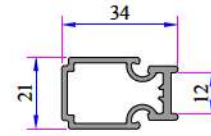

Double Glazing Bead
(24mm)
532.4500

Sash Cover Profile
232.5709

Sliding Roller Plastic
34009-17010

Sealing Bit Single Rail
34009-26020

Sliding Sash End Bit
34009-46010

PVC Cover Profile
232.5710

Frame Channel Cover
Profile
232.5703