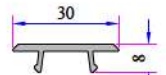

Alm. Sliding Rail Profile
16014.601.5 000

PVC Sash Cover Profile
232.5704

Universal Large Coupling Profile
058.5000

Universal Large Coupling
Cover Profile
058.5707

Screen Sash
Cover Profile
242.5701

Box Profile (70x100)
070.5202