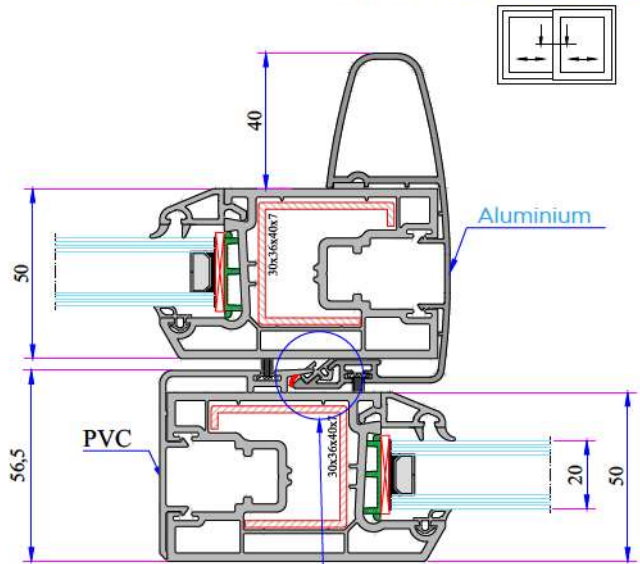

Alternative 2

PVC ve Aluminium Sash Installation Detail

W 232 RAIL SERIES PVC PROFILE SYSTEM

Alternative 3

PVC Sash Cover and Lap Strip Profile Installation

Alternative 4

Alm. Sash Cover Grillage Profile Installation

Alum. Double Rail Adaptor Installation
Four Sash Middle Profile)

With Alum. Lug Double Sash Middle
Adaptor Installation (Four Sash Middle
Profile)

With Alum. Grillage Double Sash Middle
Adaptor Installation (Four Sash Middle
Profile)