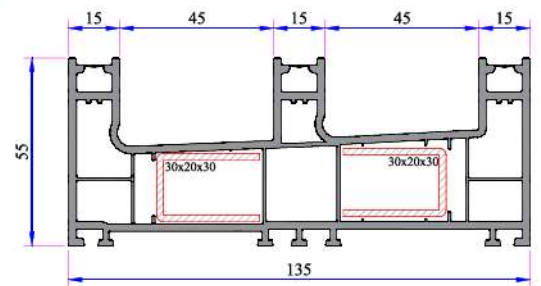

- 75 mm profile width with double railed frame and 92,5 mm width single rail alternative frame and 50 mm width of sash profile.
- Perfect thermal, sound and water isolation because of the 3 chambers system.
- The medium locked sash with a seal system.
- Application of single glaze 4-6 mm and insulating glass 20, 24 mm by grey sealed glazing beads in different thickness.
- Application with roller shutter and without roller shutter choices.
- Wooden designed laminated applications.

Double Rail Frame Profile With
Fly - Screen 60 mm Sill
232.1115

Frame Profile With Internal Fly-Screen
242.1104

Frame Profile With Sill (Single Rail)
232.1114

Frame Profile (Single Rail)
232.1105

Frame Profile (Triple Rail)
232.1112