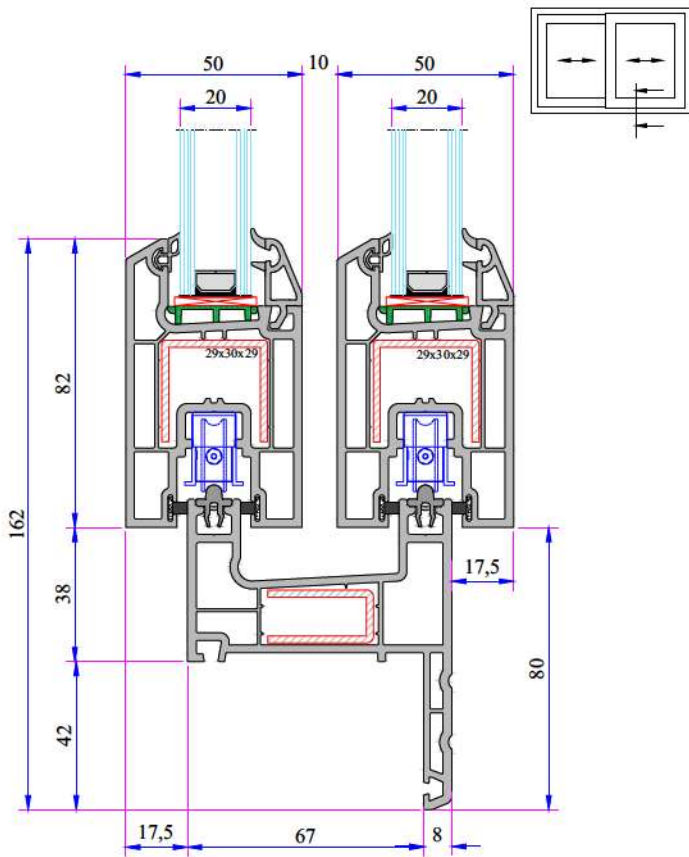

Universal Large Coupling Profile Reinforcement
34022-12123

Fly-Screen Sash - Fly-Screen Mullion Profile Reinforcement
34022-12008

90° Corner Profile Reinforcement
34022-12306

Box Profile Reinforcement
34022-12121

W 232 Installation

Double Sliding Frame with Sill - Sash Installation

Double Sliding Frame with Flat Sill - Sash Installation

Sliding Frame Sash Single Rail Installation

Frame Profile With Sill (Single Rail) Sash Installation