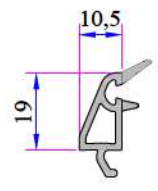

332 Mullion Profile
332.3000

W 232 RAIL SERIES PVC PROFILE SYSTEM

Screen Adaptör Profile
232.5802

Fly-Screen Sash Profile
242.2305

Fly-Screen Mullion Profile
242.3200

Single Glazing Bead
(4mm)
332.4000

Double Glazing Bead
(20mm)
332.4100