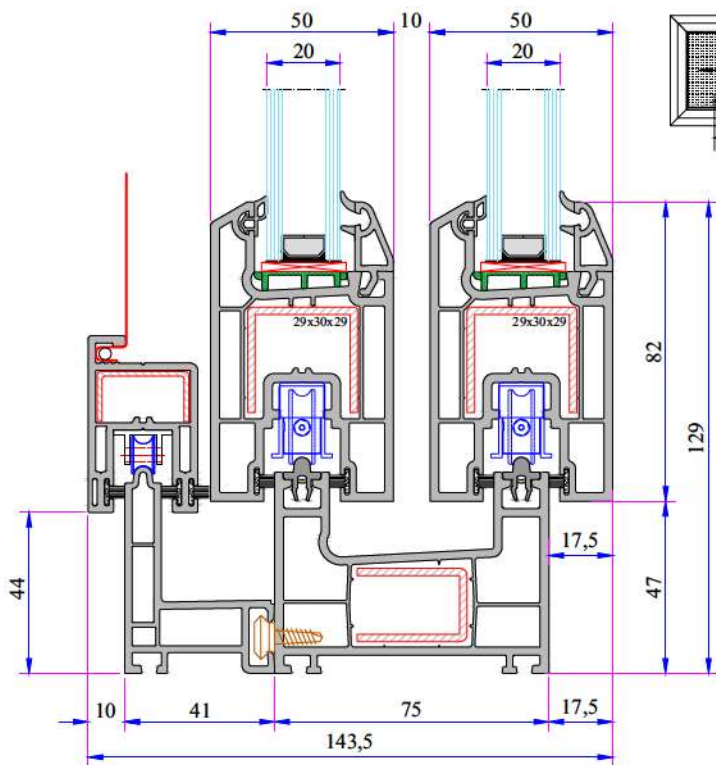

Alum. Double Rail Adaptor Installation
Four Sash Middle Profile)

With Alum. Lug Double Sash Middle
Adaptor Installation (Four Sash Middle
Profile)

With Alum. Grillage Double Sash Middle
Adaptor Installation (Four Sash Middle
Profile)

W 232 RAIL SERIES PVC PROFILE SYSTEM

Double Railed Sliding Sash - Sliding Sash -
Screen Profile Installation

Mullion Profile Installation

Universal Large Coupling Profile Installation

W 232 RAIL SERIES PVC PROFILE SYSTEM