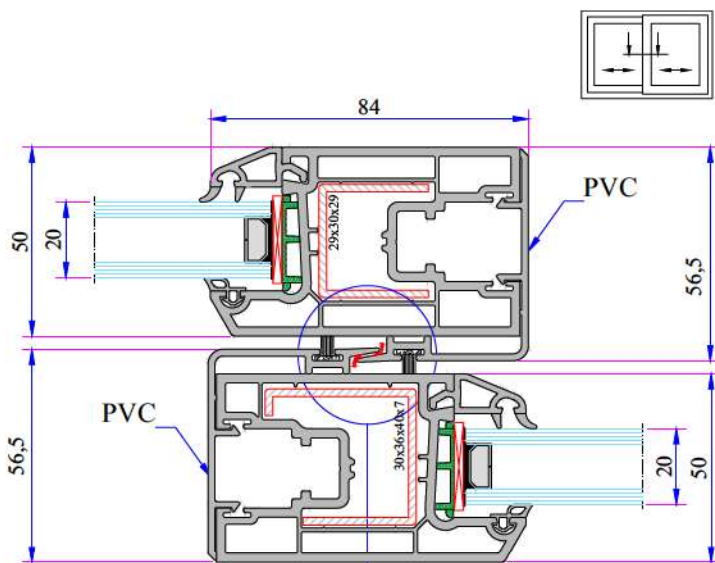

W 232 Installation

Double Sliding Frame with Sill - Sash Installation

Double Sliding Frame with Flat Sill - Sash Installation

Sliding Frame Sash Single Rail Installation

Frame Profile With Sill (Single Rail) Sash Installation

W 232 RAIL SERIES PVC PROFILE SYSTEM

Sliding Frame - Sash - Screen - Sash Installation

Sliding Frame - Sash - Screen - Sash Installation

Sliding Frame - Sash - Screen - Sash Installation

Alternative 1

PVC Sash Cover Profile Installation

Alum. Double Rail Adaptor Installation
Four Sash Middle Profile)

With Alum. Lug Double Sash Middle
Adaptor Installation (Four Sash Middle
Profile)

With Alum. Grillage Double Sash Middle
Adaptor Installation (Four Sash Middle
Profile)