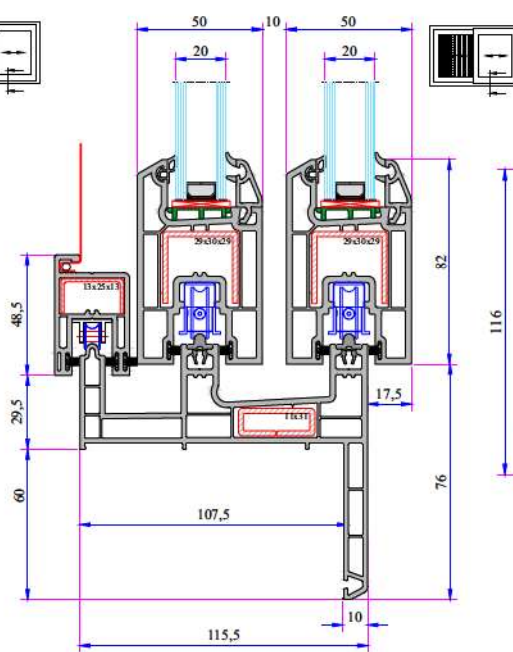

Frame Profile With Sill (Single Rail) Sash Installation

Sliding Frame - Sash - Screen - Sash Installation