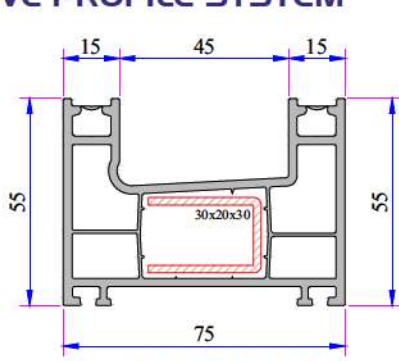

W 232 RAIL SERIES PVC PROFILE SYSTEM

Frame Profile (Double Rail)
232.1106