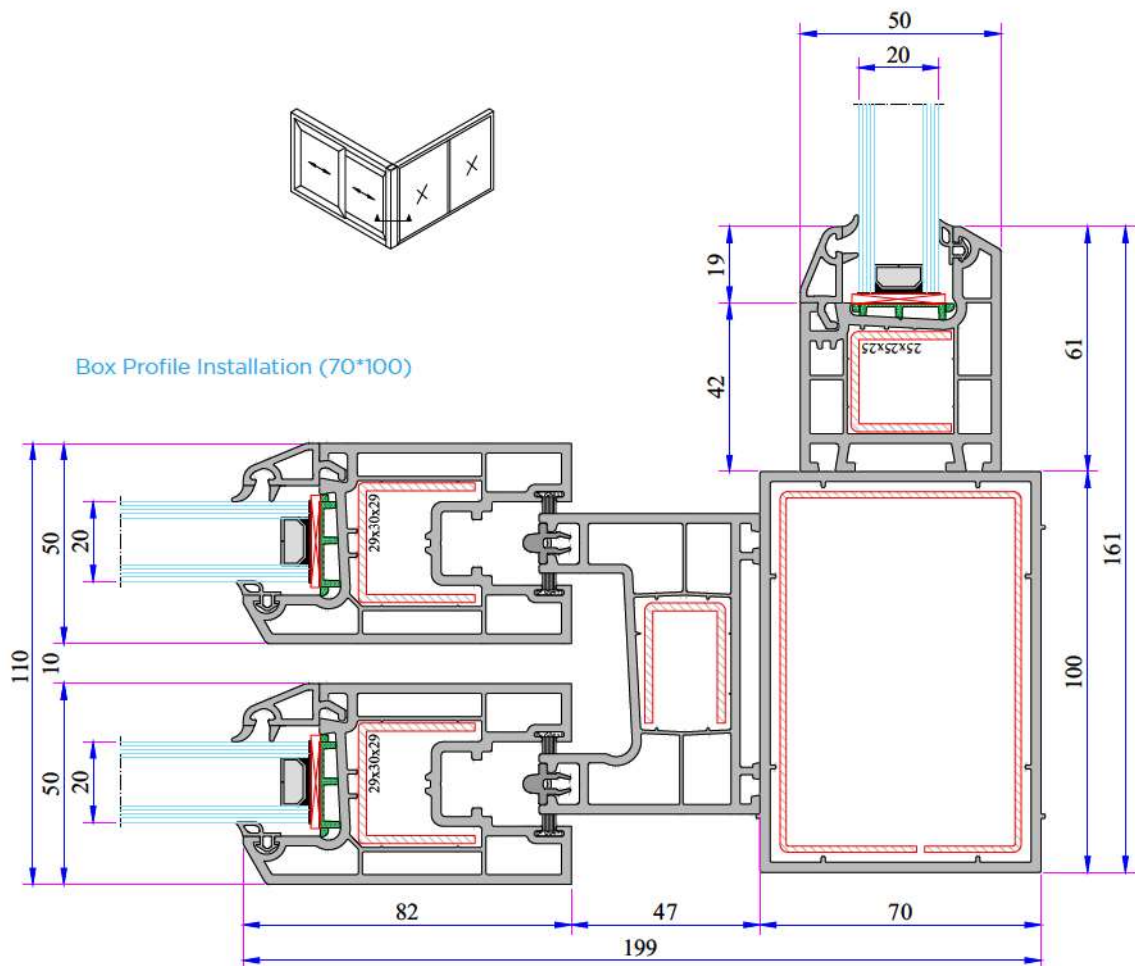

W 232 RAIL SERIES PVC PROFILE SYSTEM

Double Railed Sliding Sash - Sliding Sash -
Screen Profile Installation

Mullion Profile Installation

Universal Large Coupling Profile Installation

W 232 RAIL SERIES PVC PROFILE SYSTEM