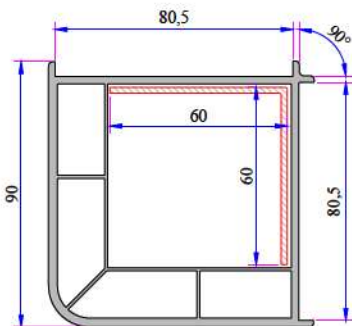

90° Corner Profile
080.5100