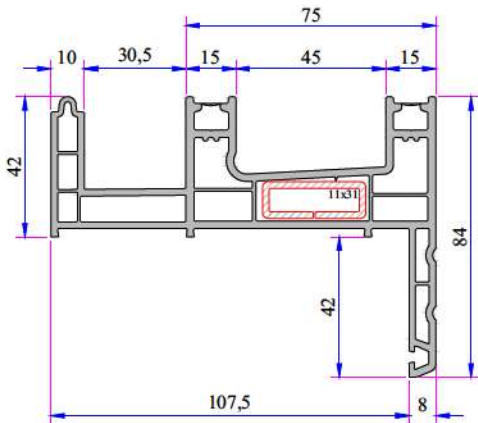

ADOPEN
Algerie

**PVC PROFILE
TECHNICAL SPECIFICATION**

TECHNICAL

W 232 DOUBLE AND SINGLE RAIL SLIDING SERIES

Profile Width: 75 mm double rail frame, 92,5 mm single rail frame and 50 mm sliding system sash profile.

- 75 mm profile width with double railed frame and 92,5 mm width single rail alternative frame and 50 mm width of sash profile.
- Perfect thermal, sound and water isolation because of the 3 chambers system.
- The medium locked sash with a seal system.
- Application of single glaze 4-6 mm and insulating glass 20, 24 mm by grey sealed glazing beads in different thickness.
- Application with roller shutter and without roller shutter choices.
- Wooden designed laminated applications.

W 232 RAIL SERIES PVC PROFILE SYSTEM

Frame Profile (Double Rail)
232.1106

Frame Profile With Sill (Decorative)
232.1107

Frame Profile With Flat Sill
232.1110

Frame Profile With Fly - Screen & Sill
232.1109

Double Rail Frame Profile With
Fly - Screen 60 mm Sill
232.1115

Frame Profile With Internal Fly-Screen
242.1104

Frame Profile With Sill (Single Rail)
232.1114

Frame Profile (Single Rail)
232.1105

Frame Profile (Triple Rail)
232.1112