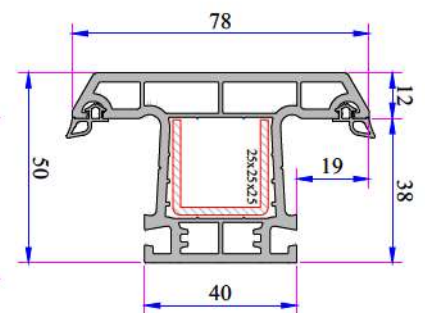

ADOPEN
Algerie

**PVC PROFILE
TECHNICAL SPECIFICATION**

TECHNICAL

W 232 DOUBLE AND SINGLE RAIL SLIDING SERIES

Profile Width: 75 mm double rail frame, 92,5 mm single rail frame and 50 mm sliding system sash profile.

Double Rail
Adaptor Profile
232.5800

Sliding System Sash Profile
232.2300 (with Brush)
232.2301 (without Brush)

Sliding System Sash Profile (Static)
232.2308 (with Brush)
232.2309 (without Brush)

332 Frame Profile
332.1000