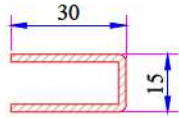

With Alum. Grillage Double Sash
Middle Adaptor (In Process)

W 232 RAIL SERIES PVC PROFILE SYSTEM

W 232 Re-Inforcement Profiles

Double Rail Frame Profile Reinforcement
34022-12006

Frame Profile with Sill - Frame Profile with Flat Sill Reinforcement
34022-12034