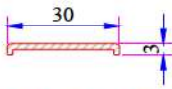

Frame Profile (Single Rail) - Frame Profile With Sill (Single Rail) Reinforcement
34022-12035