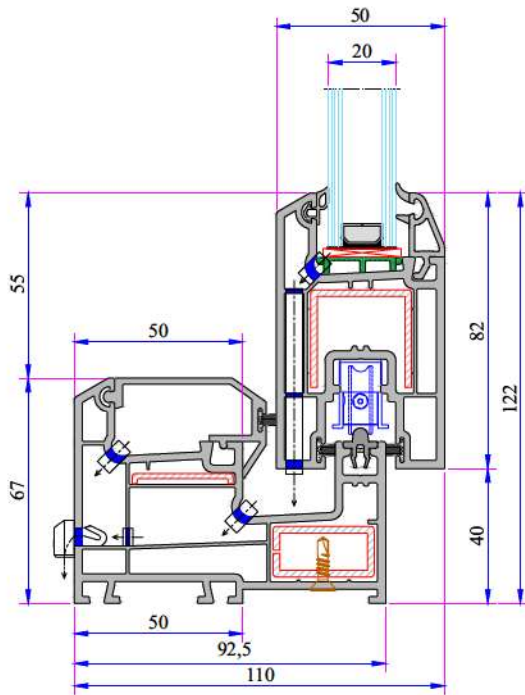

ADOPEN
Algerie

**PVC PROFILE
TECHNICAL SPECIFICATION**

TECHNICAL

W 232 DOUBLE AND SINGLE RAIL SLIDING SERIES

Profile Width: 75 mm double rail frame, 92,5 mm single rail frame and 50 mm sliding system sash profile.

- 75 mm profile width with double railed frame and 92,5 mm width single rail alternative frame and 50 mm width of sash profile.
- Perfect thermal, sound and water isolation because of the 3 chambers system.
- The medium locked sash with a seal system.
- Application of single glaze 4-6 mm and insulating glass 20, 24 mm by grey sealed glazing beads in different thickness.
- Application with roller shutter and without roller shutter choices.
- Wooden designed laminated applications.