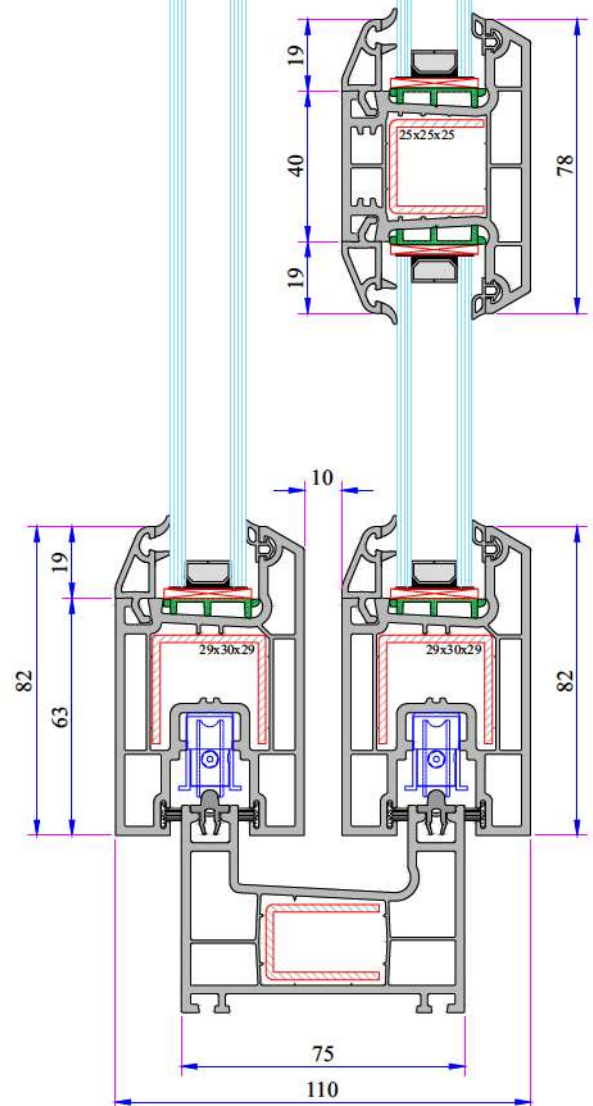

Alum. Double Rail Adaptor Installation
Four Sash Middle Profile)

With Alum. Lug Double Sash Middle
Adaptor Installation (Four Sash Middle
Profile)

With Alum. Grillage Double Sash Middle
Adaptor Installation (Four Sash Middle
Profile)

W 232 RAIL SERIES PVC PROFILE SYSTEM

Double Railed Sliding Sash - Sliding Sash -
Screen Profile Installation

Mullion Profile Installation

Universal Large Coupling Profile Installation

W 232 RAIL SERIES PVC PROFILE SYSTEM