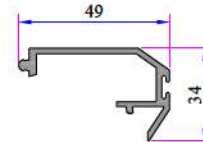

Alm. Double Rail
Adaptor Profile
AD16-011

Short Coupling
Profile
099.5003

Upper bedding Piece for
Sliding Rail
34009-36010

Alm. Sash Cover Profile
16051.601.5.11.9016

Narrow Coupling Profile
050.5001

Alm. Cover Profile
16013.601.5.2 000