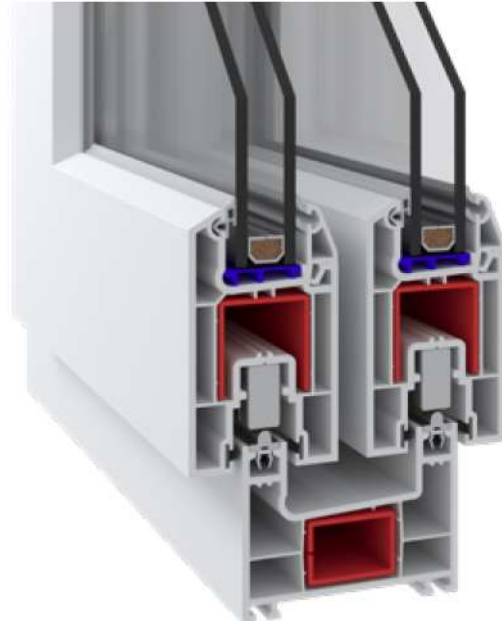

ADOPEN
Algerie

**PVC PROFILE
TECHNICAL SPECIFICATION**

TECHNICAL

W 232 DOUBLE AND SINGLE RAIL SLIDING SERIES

Profile Width: 75 mm double rail frame, 92,5 mm single rail frame and 50 mm sliding system sash profile.

Number of chambers: 3 chambers system

Profile Class: B Class (TS EN 12608-1)

Seal Type: The insulated bristle wick system

Seal Type and Color: TPE - Grey /Black

Glass Thickness (mm): 4 - 6, 20, 24 mm

INSTRUCTION

- 75 mm profile width with double railed frame and 92,5 mm width single rail alternative frame and 50 mm width of sash profile.
- Perfect thermal, sound and water isolation because of the 3 chambers system.
- The medium locked sash with a seal system.
- Application of single glaze 4-6 mm and insulating glass 20, 24 mm by grey sealed glazing beads in different thickness.
- Application with roller shutter and without roller shutter choices.
- Wooden designed laminated applications.