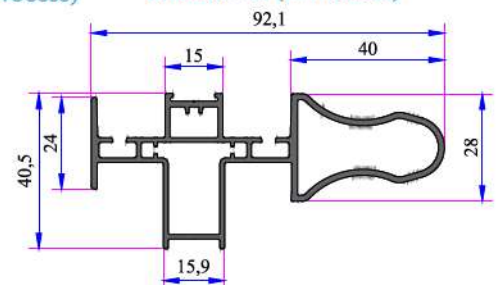

Lap Strip Profile
232.5801

With Alum. Lug Double Sash
Middle Adaptor (In Process)

Alum. Sliding Mullion with 3
Chambered (In Process)

90° Corner Profile
080.5100

Sash Cover Grillage Profile
16028.601.5.2 000

With Alum. Grillage Double Sash
Middle Adaptor (In Process)

W 232 RAIL SERIES PVC PROFILE SYSTEM

W 232 Re-Inforcement Profiles

Double Rail Frame Profile Reinforcement
34022-12006

Frame Profile with Sill - Frame Profile with Flat Sill Reinforcement
34022-12034