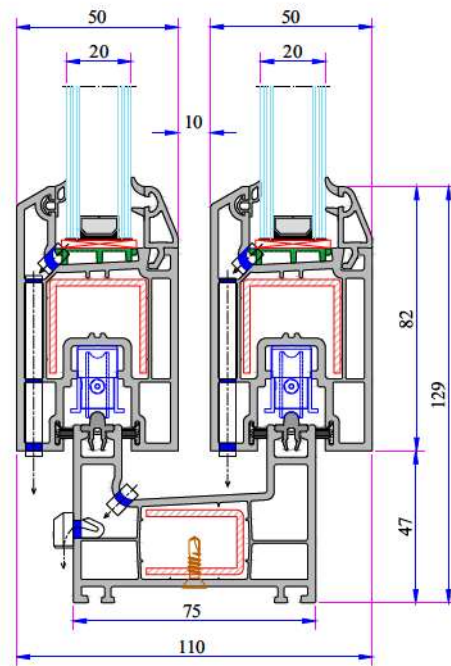

ADOPEN
Algerie

**PVC PROFILE
TECHNICAL SPECIFICATION**

TECHNICAL

W 232 DOUBLE AND SINGLE RAIL SLIDING SERIES

Profile Width: 75 mm double rail frame, 92,5 mm single rail frame and 50 mm sliding system sash profile.

- 75 mm profile width with double railed frame and 92,5 mm width single rail alternative frame and 50 mm width of sash profile.
- Perfect thermal, sound and water isolation because of the 3 chambers system.
- The medium locked sash with a seal system.
- Application of single glaze 4-6 mm and insulating glass 20, 24 mm by grey sealed glazing beads in different thickness.
- Application with roller shutter and without roller shutter choices.
- Wooden designed laminated applications.