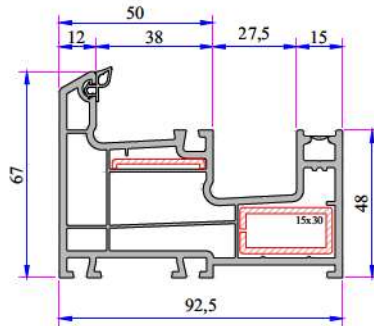

Frame Profile (Single Rail)
232.1105