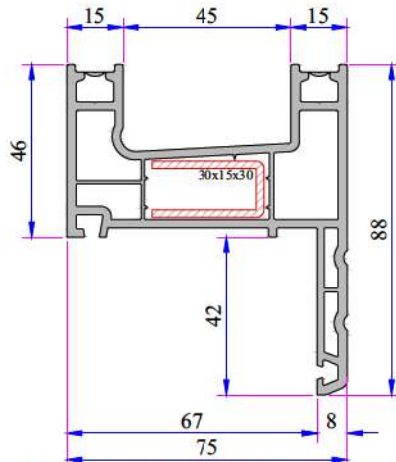

Frame Profile With Sill (Decorative)
232.1107