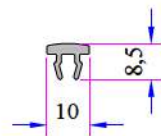

Double Glazing Bead
(24mm)
532.4500

Sash Cover Profile
232.5709

Sliding Roller Plastic
34009-17010

Sealing Bit Single Rail
34009-26020

Sliding Sash End Bit
34009-46010

PVC Cover Profile
232.5710

Frame Channel Cover
Profile
232.5703