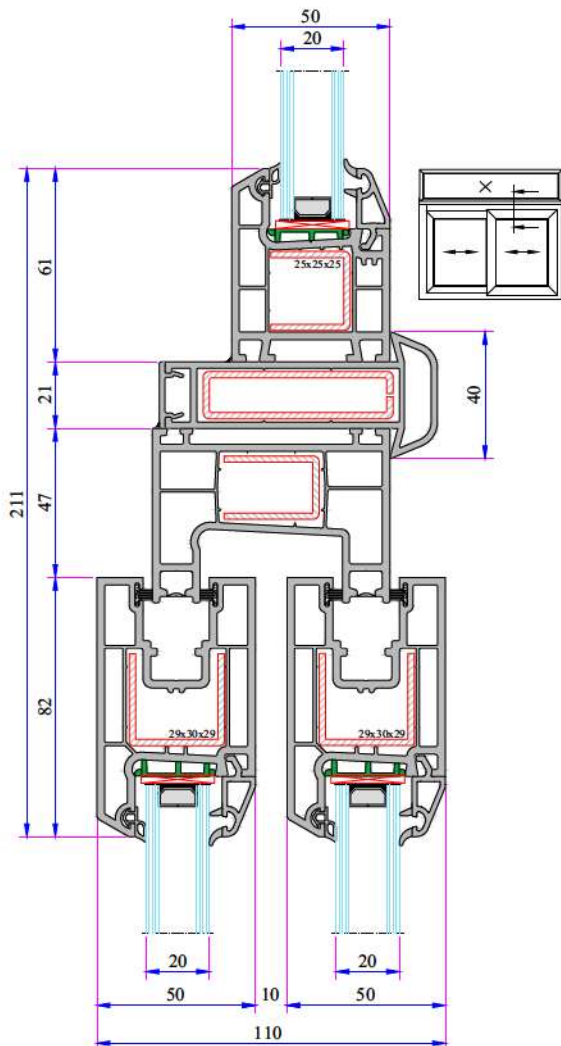

Alum. Double Rail Adaptor Installation
Four Sash Middle Profile)

With Alum. Lug Double Sash Middle
Adaptor Installation (Four Sash Middle
Profile)

With Alum. Grillage Double Sash Middle
Adaptor Installation (Four Sash Middle
Profile)

W 232 RAIL SERIES PVC PROFILE SYSTEM

Double Railed Sliding Sash - Sliding Sash -
Screen Profile Installation

Mullion Profile Installation

Universal Large Coupling Profile Installation

W 232 RAIL SERIES PVC PROFILE SYSTEM