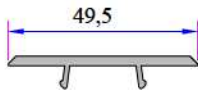

PVC Sash Cover Profile
232.5704