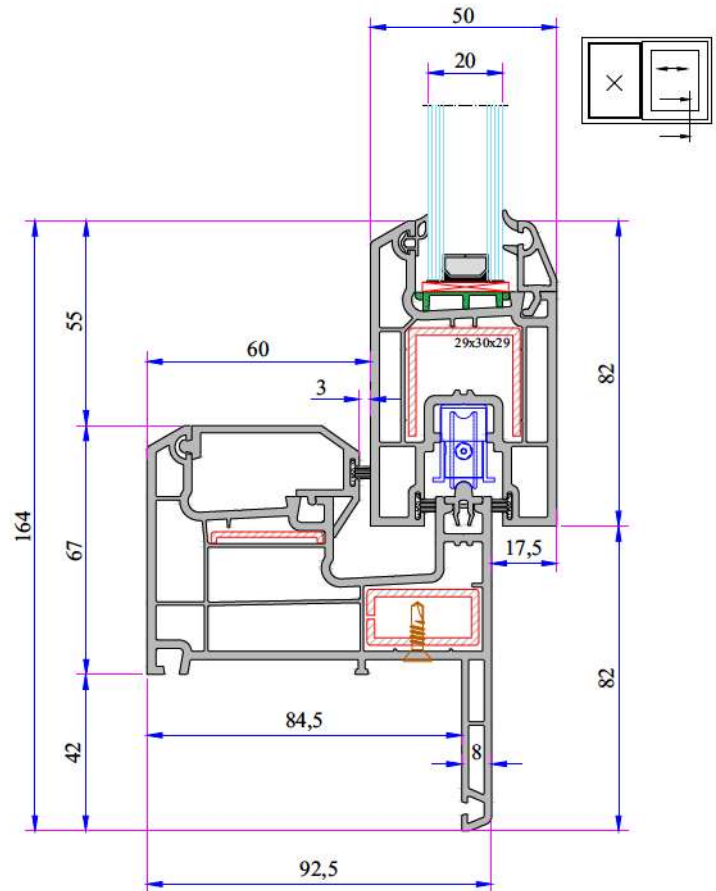

W 232 Installation

Double Sliding Frame with Sill - Sash Installation

Double Sliding Frame with Flat Sill - Sash Installation

Sliding Frame Sash Single Rail Installation

Frame Profile With Sill (Single Rail) Sash Installation