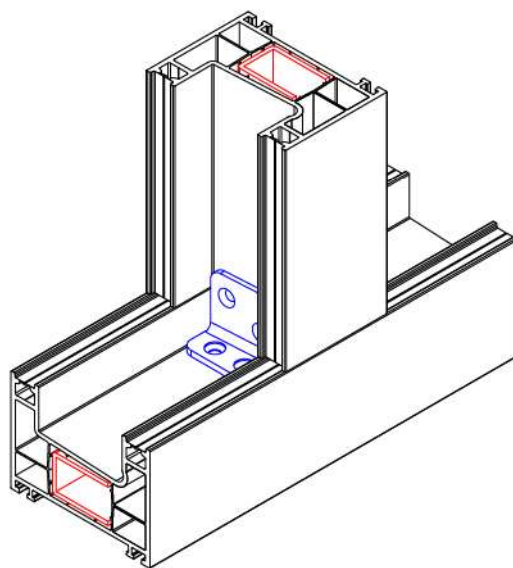

Upper Fixed Lower Part Double Railed Sliding Installation

Upper Fixed Lower Part Single Railed Sliding Installation