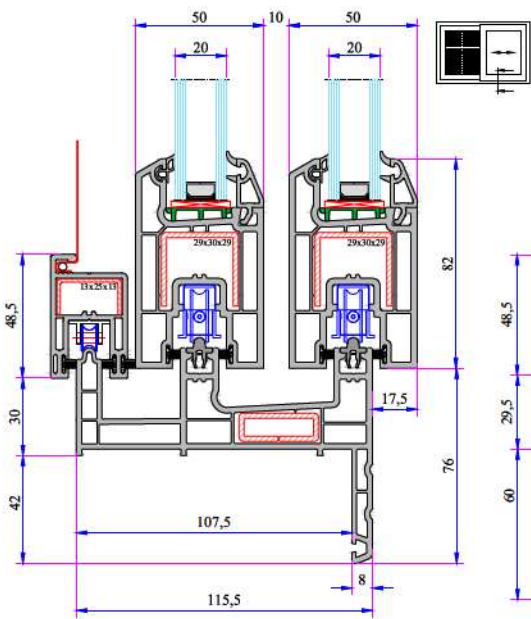

Sliding Frame Sash Single Rail Installation

W 232 RAIL SERIES PVC PROFILE SYSTEM

Sliding Frame - Sash - Screen - Sash Installation