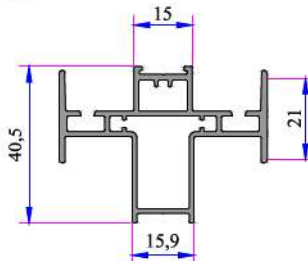

With Alum. Lug Double Sash
Middle Adaptor (In Process)