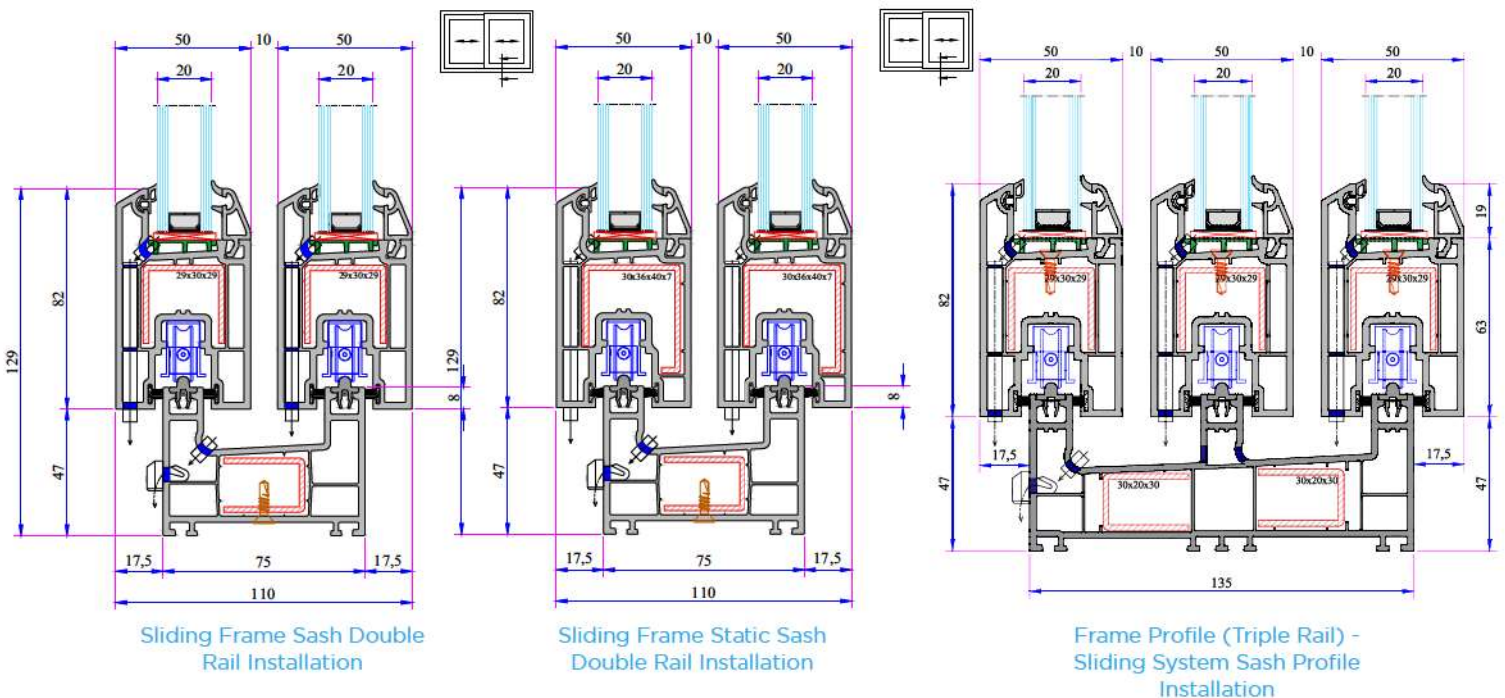

Universal Large Coupling Profile Reinforcement
34022-12123

Fly-Screen Sash - Fly-Screen Mullion Profile Reinforcement
34022-12008

90° Corner Profile Reinforcement
34022-12306

Box Profile Reinforcement
34022-12121

W 232 Installation

Double Sliding Frame with Sill - Sash Installation

Double Sliding Frame with Flat Sill - Sash Installation

Sliding Frame Sash Single Rail Installation

Frame Profile With Sill (Single Rail) Sash Installation