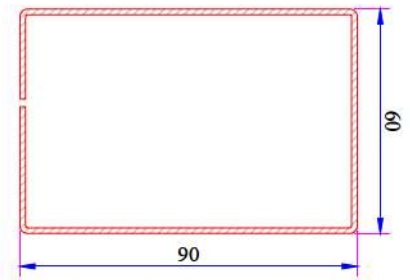

Box Profile Reinforcement
34022-12121

W 232 Installation