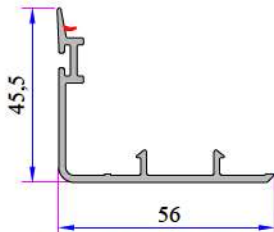

Sash Cover Profile
232.5709