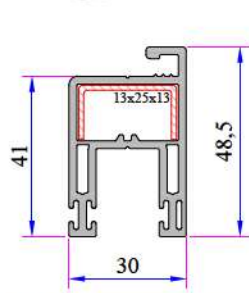

Fly-Screen Sash Profile
242.2305