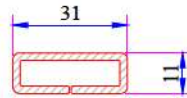

With Alum. Grillage Double Sash
Middle Adaptor (In Process)

W 232 RAIL SERIES PVC PROFILE SYSTEM

W 232 Re-Inforcement Profiles

Double Rail Frame Profile Reinforcement
34022-12006

Frame Profile with Sill - Frame Profile with Flat Sill Reinforcement
34022-12034