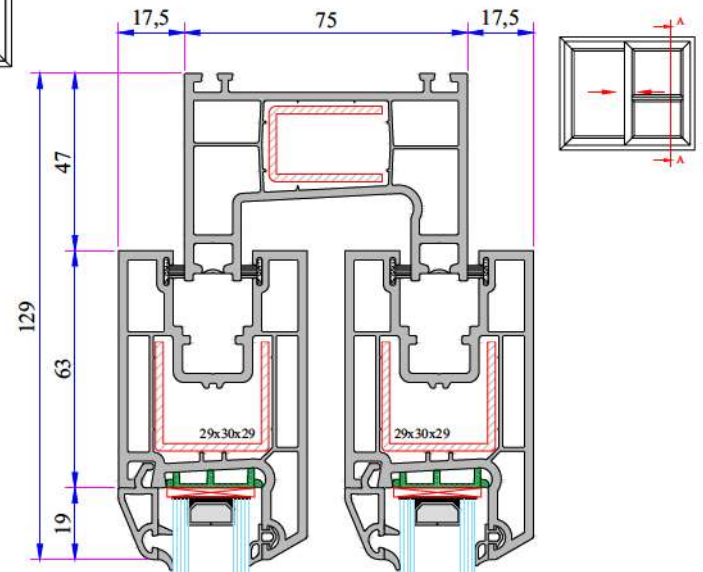

Alum. Double Rail Adaptor Installation
Four Sash Middle Profile)

With Alum. Lug Double Sash Middle
Adaptor Installation (Four Sash Middle
Profile)

With Alum. Grillage Double Sash Middle
Adaptor Installation (Four Sash Middle
Profile)

W 232 RAIL SERIES PVC PROFILE SYSTEM

Double Railed Sliding Sash - Sliding Sash -
Screen Profile Installation

Mullion Profile Installation

Universal Large Coupling Profile Installation

W 232 RAIL SERIES PVC PROFILE SYSTEM