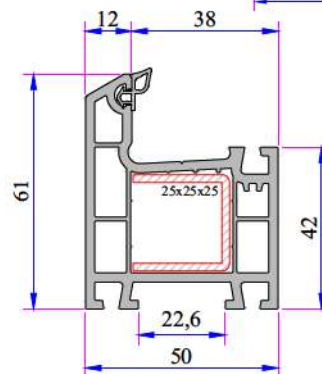

Sliding System Sash Profile (Static)
232.2308 (with Brush)
232.2309 (without Brush)

332 Frame Profile
332.1000