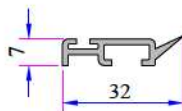

Alm. Sliding Rail Profile
16014.601.5 000

PVC Sash Cover Profile
232.5704

Universal Large Coupling Profile
058.5000

Universal Large Coupling
Cover Profile
058.5707

Screen Sash
Cover Profile
242.5701

Box Profile (70x100)
070.5202