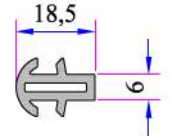

Short Coupling
Profile
099.5003