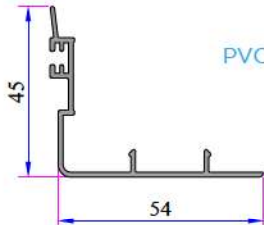

Alm. Sash Cover Profile
16051.601.5.11.9016