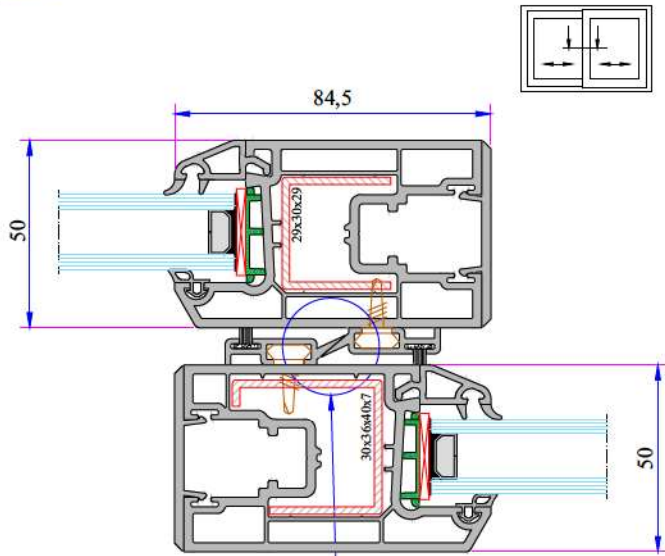

Alternative 1

PVC Sash Cover Profile Installation

W 232 RAIL SERIES PVC PROFILE SYSTEM

Alternative 3