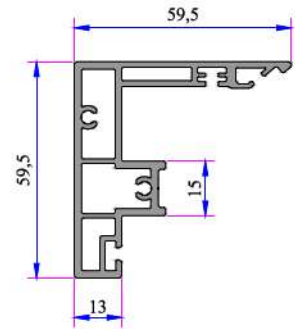

Alum. Sliding Mullion with 3
Chambered (In Process)