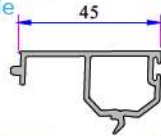

Double Glazing Bead
(24mm)
532.4500

Sash Cover Profile
232.5709

Sliding Roller Plastic
34009-17010

Sealing Bit Single Rail
34009-26020

Sliding Sash End Bit
34009-46010

PVC Cover Profile
232.5710

Frame Channel Cover
Profile
232.5703

Alm. Double Rail
Adaptor Profile
AD16-011

Short Coupling
Profile
099.5003

Upper bedding Piece for
Sliding Rail
34009-36010

Alm. Sash Cover Profile
16051.601.5.11.9016

Narrow Coupling Profile
050.5001

Alm. Cover Profile
16013.601.5.2 000