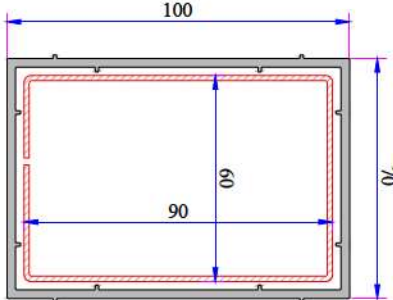

Alm. Sliding Rail Profile
16014.601.5 000

PVC Sash Cover Profile
232.5704

Universal Large Coupling Profile
058.5000

Universal Large Coupling
Cover Profile
058.5707

Screen Sash
Cover Profile
242.5701

Box Profile (70x100)
070.5202