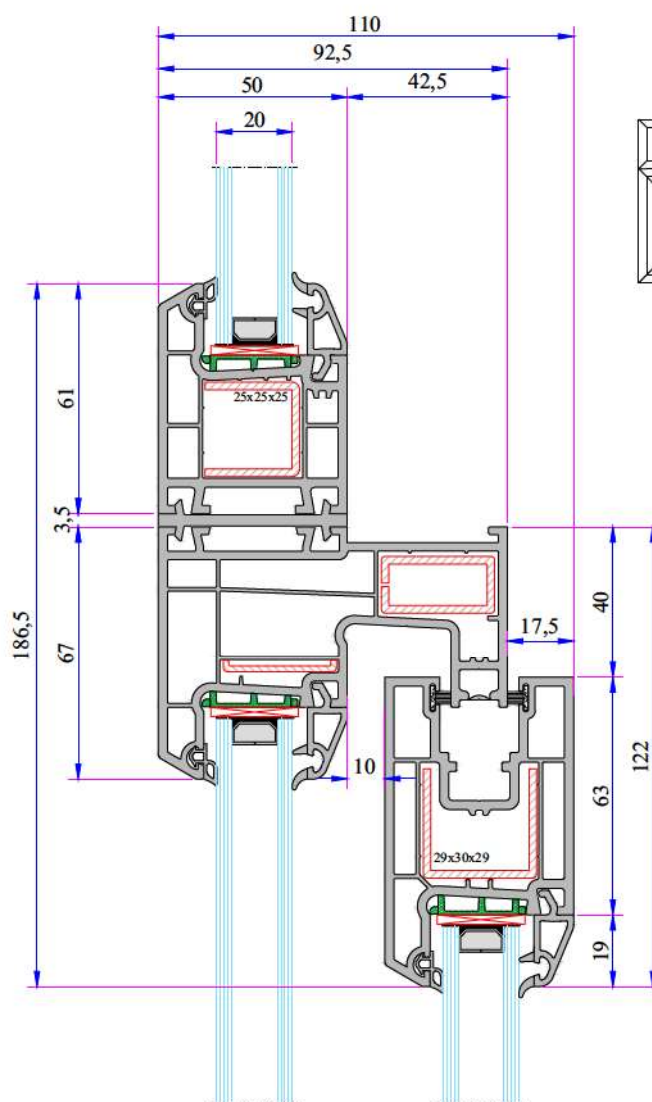

W 232 RAIL SERIES PVC PROFILE SYSTEM

Upper Fixed Lower Part Single Railed Sliding Installation