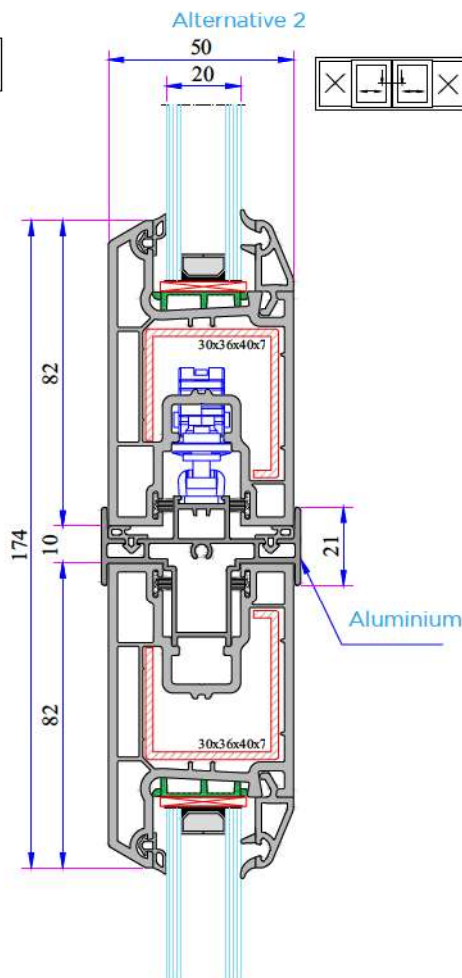

Alternative 2

PVC ve Aluminium Sash Installation Detail

W 232 RAIL SERIES PVC PROFILE SYSTEM

Alternative 3

PVC Sash Cover and Lap Strip Profile Installation

Alternative 4

Alm. Sash Cover Grillage Profile Installation

Alum. Double Rail Adaptor Installation
Four Sash Middle Profile)

With Alum. Lug Double Sash Middle
Adaptor Installation (Four Sash Middle
Profile)

With Alum. Grillage Double Sash Middle
Adaptor Installation (Four Sash Middle
Profile)