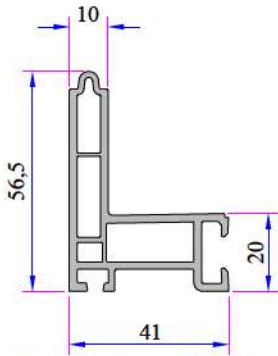

W 232 RAIL SERIES PVC PROFILE SYSTEM

Screen Adaptör Profile
232.5802