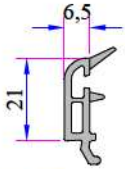

Double Rail
Adaptor Profile
232.5800

Sliding System Sash Profile
232.2300 (with Brush)
232.2301 (without Brush)

Sliding System Sash Profile (Static)
232.2308 (with Brush)
232.2309 (without Brush)

332 Frame Profile
332.1000

332 Mullion Profile
332.3000

W 232 RAIL SERIES PVC PROFILE SYSTEM

Screen Adaptör Profile
232.5802

Fly-Screen Sash Profile
242.2305

Fly-Screen Mullion Profile
242.3200

Single Glazing Bead
(4mm)
332.4000

Double Glazing Bead
(20mm)
332.4100