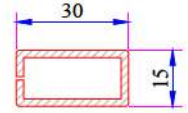

Frame Profile (Single Rail) - Frame Profile With Sill (Single Rail) Reinforcement
34022-12125