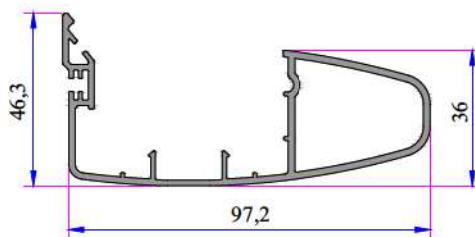

Lap Strip Profile
232.5801

With Alum. Lug Double Sash
Middle Adaptor (In Process)

Alum. Sliding Mullion with 3
Chambered (In Process)

90° Corner Profile
080.5100

Sash Cover Grillage Profile
16028.601.5.2 000

With Alum. Grillage Double Sash
Middle Adaptor (In Process)

W 232 RAIL SERIES PVC PROFILE SYSTEM

W 232 Re-Inforcement Profiles

Double Rail Frame Profile Reinforcement
34022-12006

Frame Profile with Sill - Frame Profile with Flat Sill Reinforcement
34022-12034