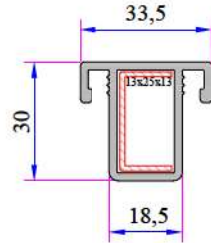

332 Mullion Profile
332.3000

W 232 RAIL SERIES PVC PROFILE SYSTEM

Screen Adaptör Profile
232.5802

Fly-Screen Sash Profile
242.2305

Fly-Screen Mullion Profile
242.3200

Single Glazing Bead
(4mm)
332.4000

Double Glazing Bead
(20mm)
332.4100