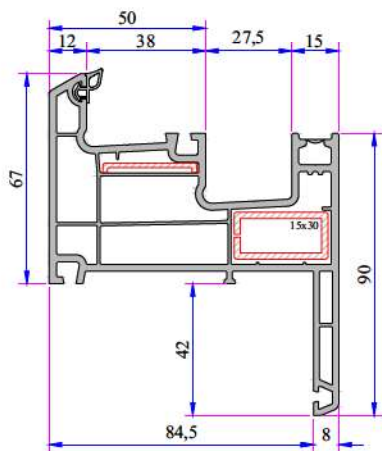

ADOPEN
Algerie

**PVC PROFILE
TECHNICAL SPECIFICATION**

TECHNICAL

W 232 DOUBLE AND SINGLE RAIL SLIDING SERIES

Profile Width: 75 mm double rail frame, 92,5 mm single rail frame and 50 mm sliding system sash profile.

- 75 mm profile width with double railed frame and 92,5 mm width single rail alternative frame and 50 mm width of sash profile.
- Perfect thermal, sound and water isolation because of the 3 chambers system.
- The medium locked sash with a seal system.
- Application of single glaze 4-6 mm and insulating glass 20, 24 mm by grey sealed glazing beads in different thickness.
- Application with roller shutter and without roller shutter choices.
- Wooden designed laminated applications.

W 232 RAIL SERIES PVC PROFILE SYSTEM

Frame Profile (Double Rail)
232.1106

Frame Profile With Sill (Decorative)
232.1107

Frame Profile With Flat Sill
232.1110

Frame Profile With Fly - Screen & Sill
232.1109

Double Rail Frame Profile With
Fly - Screen 60 mm Sill
232.1115

Frame Profile With Internal Fly-Screen
242.1104

Frame Profile With Sill (Single Rail)
232.1114

Frame Profile (Single Rail)
232.1105

Frame Profile (Triple Rail)
232.1112