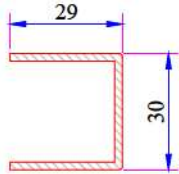

Sliding System Sash Profile Reinforcement
34022-12002