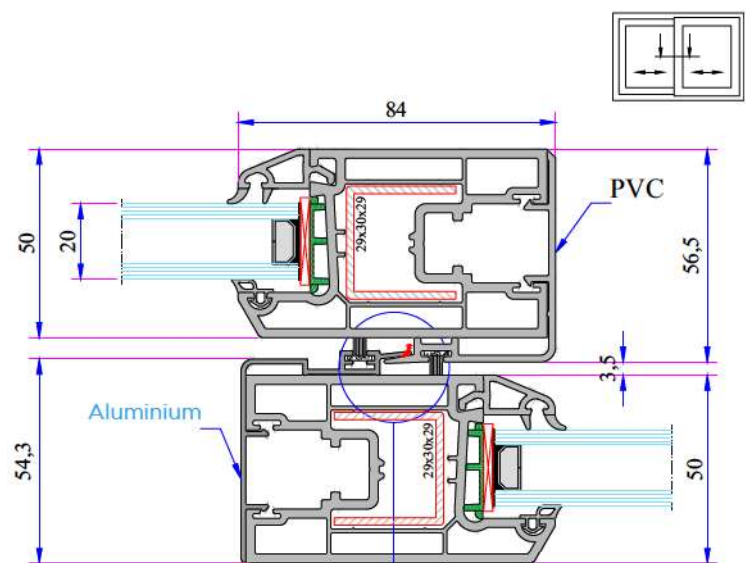

W 232 Installation

Double Sliding Frame with Sill - Sash Installation

Double Sliding Frame with Flat Sill - Sash Installation

Sliding Frame Sash Single Rail Installation

Frame Profile With Sill (Single Rail) Sash Installation

W 232 RAIL SERIES PVC PROFILE SYSTEM

Sliding Frame - Sash - Screen - Sash Installation

Sliding Frame - Sash - Screen - Sash Installation

Sliding Frame - Sash - Screen - Sash Installation

Alternative 1

PVC Sash Cover Profile Installation

Alum. Double Rail Adaptor Installation
Four Sash Middle Profile)

With Alum. Lug Double Sash Middle
Adaptor Installation (Four Sash Middle
Profile)

With Alum. Grillage Double Sash Middle
Adaptor Installation (Four Sash Middle
Profile)