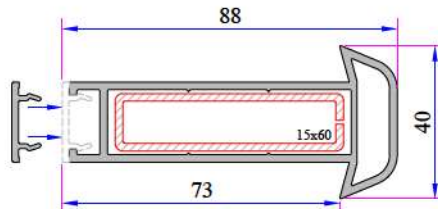

Universal Large Coupling Profile
058.5000