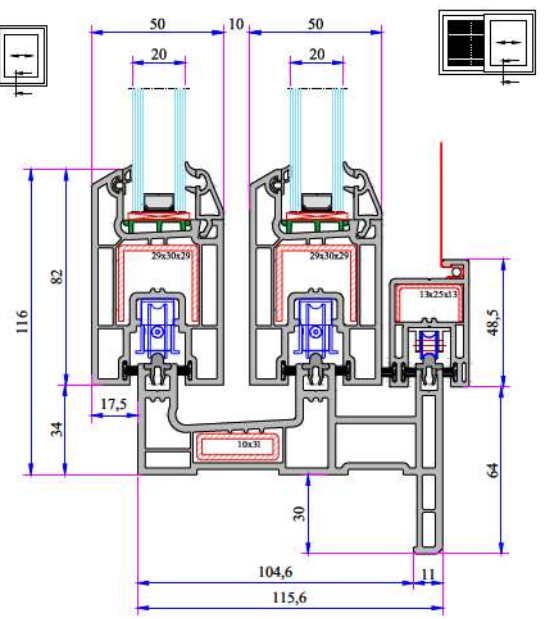

Sliding Frame - Sash - Screen - Sash Installation