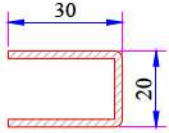

With Alum. Grillage Double Sash
Middle Adaptor (In Process)

W 232 RAIL SERIES PVC PROFILE SYSTEM

W 232 Re-Inforcement Profiles

Double Rail Frame Profile Reinforcement
34022-12006

Frame Profile with Sill - Frame Profile with Flat Sill Reinforcement
34022-12034