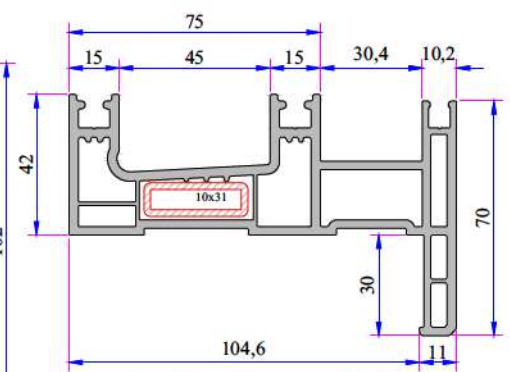

ADOPEN
Algerie

**PVC PROFILE
TECHNICAL SPECIFICATION**

TECHNICAL

W 232 DOUBLE AND SINGLE RAIL SLIDING SERIES

Profile Width: 75 mm double rail frame, 92,5 mm single rail frame and 50 mm sliding system sash profile.

- 75 mm profile width with double railed frame and 92,5 mm width single rail alternative frame and 50 mm width of sash profile.
- Perfect thermal, sound and water isolation because of the 3 chambers system.
- The medium locked sash with a seal system.
- Application of single glaze 4-6 mm and insulating glass 20, 24 mm by grey sealed glazing beads in different thickness.
- Application with roller shutter and without roller shutter choices.
- Wooden designed laminated applications.

W 232 RAIL SERIES PVC PROFILE SYSTEM

Frame Profile (Double Rail)
232.1106

Frame Profile With Sill (Decorative)
232.1107

Frame Profile With Flat Sill
232.1110

Frame Profile With Fly - Screen & Sill
232.1109

Double Rail Frame Profile With
Fly - Screen 60 mm Sill
232.1115

Frame Profile With Internal Fly-Screen
242.1104

Frame Profile With Sill (Single Rail)
232.1114

Frame Profile (Single Rail)
232.1105

Frame Profile (Triple Rail)
232.1112