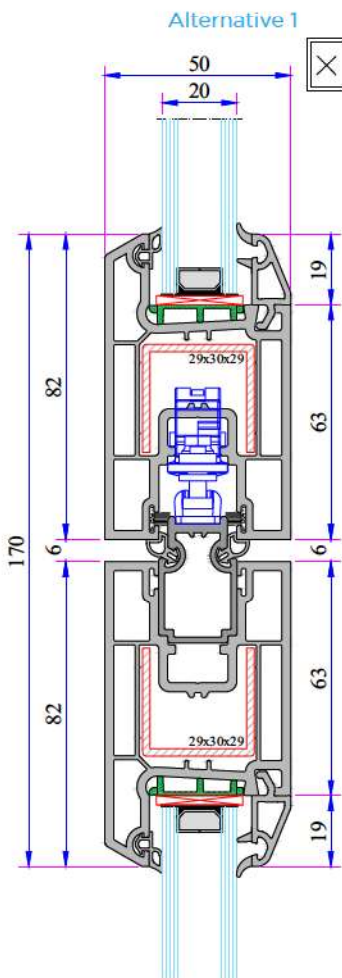

W 232 Installation

Double Sliding Frame with Sill - Sash Installation

Double Sliding Frame with Flat Sill - Sash Installation

Sliding Frame Sash Single Rail Installation

Frame Profile With Sill (Single Rail) Sash Installation

Alternative 2

PVC ve Aluminium Sash Installation Detail

W 232 RAIL SERIES PVC PROFILE SYSTEM

Alternative 3

PVC Sash Cover and Lap Strip Profile Installation

Alternative 4

Alm. Sash Cover Grillage Profile Installation

Alum. Double Rail Adaptor Installation
Four Sash Middle Profile)

With Alum. Lug Double Sash Middle
Adaptor Installation (Four Sash Middle
Profile)

With Alum. Grillage Double Sash Middle
Adaptor Installation (Four Sash Middle
Profile)