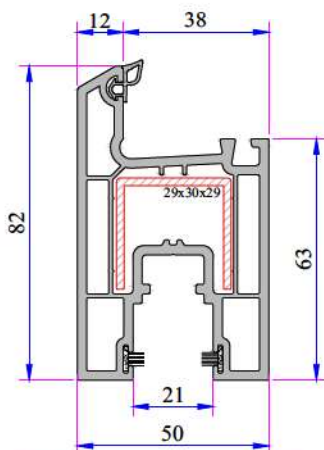

Sliding System Sash Profile
232.2300 (with Brush)
232.2301 (without Brush)