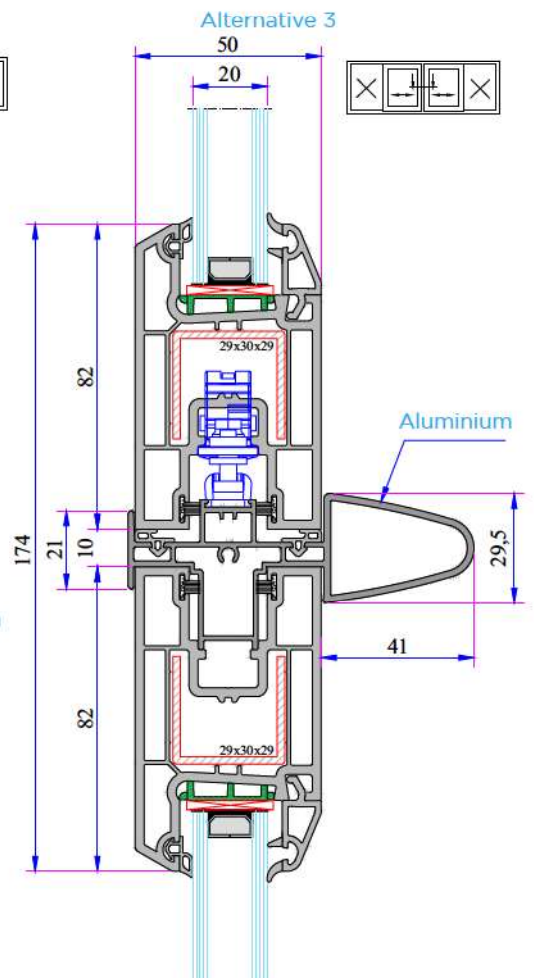

W 232 Installation

Double Sliding Frame with Sill - Sash Installation

Double Sliding Frame with Flat Sill - Sash Installation

Sliding Frame Sash Single Rail Installation

Frame Profile With Sill (Single Rail) Sash Installation

Alternative 2

PVC ve Aluminium Sash Installation Detail

W 232 RAIL SERIES PVC PROFILE SYSTEM

Alternative 3

PVC Sash Cover and Lap Strip Profile Installation

Alternative 4

Alm. Sash Cover Grillage Profile Installation

Alum. Double Rail Adaptor Installation
Four Sash Middle Profile)

With Alum. Lug Double Sash Middle
Adaptor Installation (Four Sash Middle
Profile)

With Alum. Grillage Double Sash Middle
Adaptor Installation (Four Sash Middle
Profile)