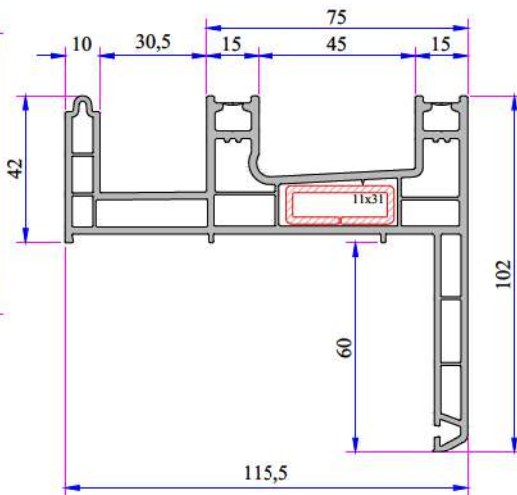

ADOPEN
Algerie

**PVC PROFILE
TECHNICAL SPECIFICATION**

TECHNICAL

W 232 DOUBLE AND SINGLE RAIL SLIDING SERIES

Profile Width: 75 mm double rail frame, 92,5 mm single rail frame and 50 mm sliding system sash profile.

- 75 mm profile width with double railed frame and 92,5 mm width single rail alternative frame and 50 mm width of sash profile.
- Perfect thermal, sound and water isolation because of the 3 chambers system.
- The medium locked sash with a seal system.
- Application of single glaze 4-6 mm and insulating glass 20, 24 mm by grey sealed glazing beads in different thickness.
- Application with roller shutter and without roller shutter choices.
- Wooden designed laminated applications.

W 232 RAIL SERIES PVC PROFILE SYSTEM

Frame Profile (Double Rail)
232.1106

Frame Profile With Sill (Decorative)
232.1107

Frame Profile With Flat Sill
232.1110

Frame Profile With Fly - Screen & Sill
232.1109

Double Rail Frame Profile With
Fly - Screen 60 mm Sill
232.1115

Frame Profile With Internal Fly-Screen
242.1104

Frame Profile With Sill (Single Rail)
232.1114

Frame Profile (Single Rail)
232.1105

Frame Profile (Triple Rail)
232.1112