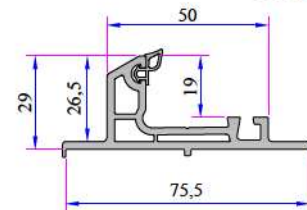

ADOPEN
Algerie

**PVC PROFILE
TECHNICAL SPECIFICATION**

TECHNICAL

W 232 DOUBLE AND SINGLE RAIL SLIDING SERIES

Profile Width: 75 mm double rail frame, 92,5 mm single rail frame and 50 mm sliding system sash profile.

Double Rail Frame Profile With
Fly - Screen 60 mm Sill
232.1115

Frame Profile With Internal Fly-Screen
242.1104

Frame Profile With Sill (Single Rail)
232.1114

Frame Profile (Single Rail)
232.1105

Frame Profile (Triple Rail)
232.1112

Double Rail
Adaptor Profile
232.5800

Sliding System Sash Profile
232.2300 (with Brush)
232.2301 (without Brush)

Sliding System Sash Profile (Static)
232.2308 (with Brush)
232.2309 (without Brush)

332 Frame Profile
332.1000