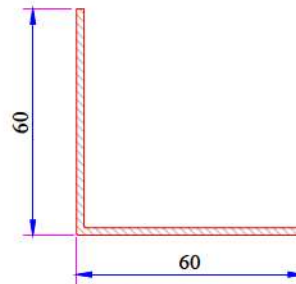

Universal Large Coupling Profile Reinforcement
34022-12123

90° Corner Profile Reinforcement
34022-12306