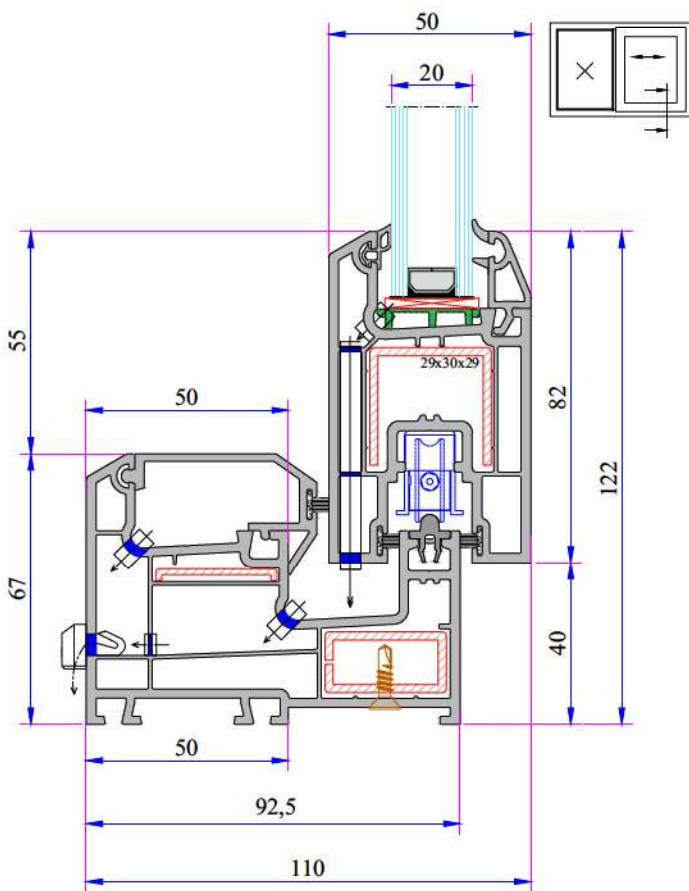

W 232 Installation

Double Sliding Frame with Sill - Sash Installation

Double Sliding Frame with Flat Sill - Sash Installation

Sliding Frame Sash Single Rail Installation

Frame Profile With Sill (Single Rail) Sash Installation