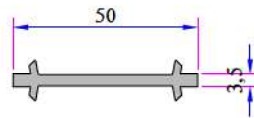

Alm. Double Rail
Adaptor Profile
AD16-011

Short Coupling
Profile
099.5003

Upper bedding Piece for
Sliding Rail
34009-36010

Alm. Sash Cover Profile
16051.601.5.11.9016

Narrow Coupling Profile
050.5001

Alm. Cover Profile
16013.601.5.2 000