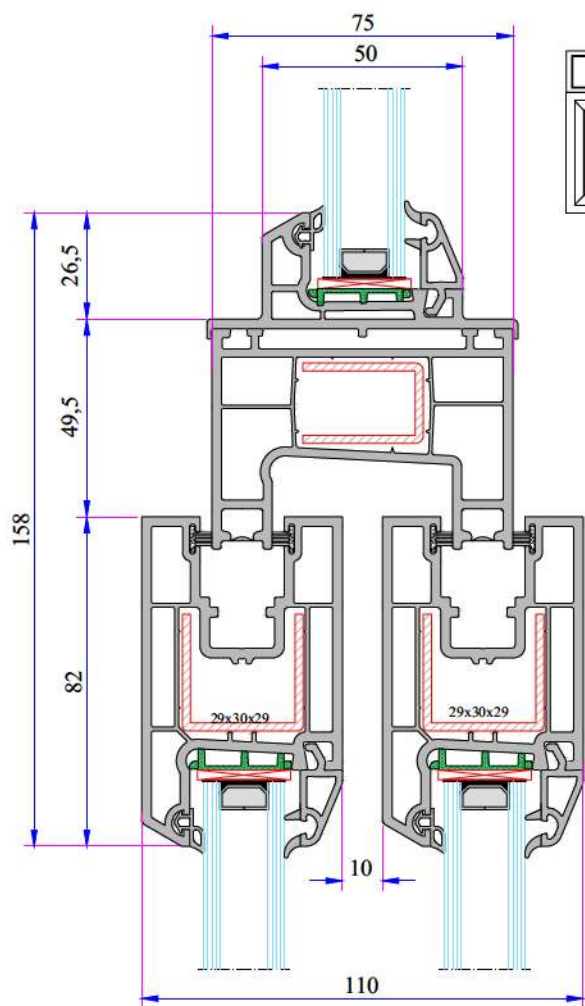

Alum. Double Rail Adaptor Installation
Four Sash Middle Profile)

With Alum. Lug Double Sash Middle
Adaptor Installation (Four Sash Middle
Profile)

With Alum. Grillage Double Sash Middle
Adaptor Installation (Four Sash Middle
Profile)

W 232 RAIL SERIES PVC PROFILE SYSTEM

Double Railed Sliding Sash - Sliding Sash -
Screen Profile Installation

Mullion Profile Installation

Universal Large Coupling Profile Installation

W 232 RAIL SERIES PVC PROFILE SYSTEM