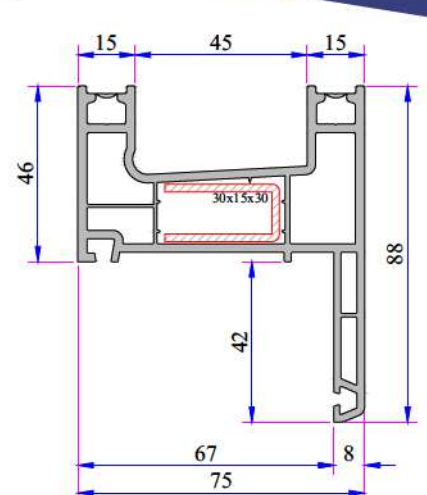

ADOPEN
Algerie

**PVC PROFILE
TECHNICAL SPECIFICATION**

TECHNICAL

W 232 DOUBLE AND SINGLE RAIL SLIDING SERIES

Profile Width: 75 mm double rail frame, 92,5 mm single rail frame and 50 mm sliding system sash profile.

- 75 mm profile width with double railed frame and 92,5 mm width single rail alternative frame and 50 mm width of sash profile.
- Perfect thermal, sound and water isolation because of the 3 chambers system.
- The medium locked sash with a seal system.
- Application of single glaze 4-6 mm and insulating glass 20, 24 mm by grey sealed glazing beads in different thickness.
- Application with roller shutter and without roller shutter choices.
- Wooden designed laminated applications.

W 232 RAIL SERIES PVC PROFILE SYSTEM

Frame Profile (Double Rail)
232.1106

Frame Profile With Sill (Decorative)
232.1107

Frame Profile With Flat Sill
232.1110

Frame Profile With Fly - Screen & Sill
232.1109