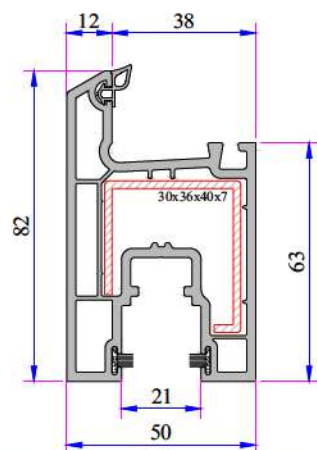

Sliding System Sash Profile (Static)
232.2308 (with Brush)
232.2309 (without Brush)