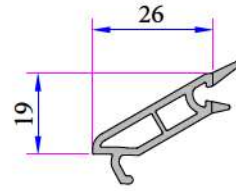

Double Rail Frame Profile With
Fly - Screen 60 mm Sill
232.1115

Frame Profile With Internal Fly-Screen
242.1104

Frame Profile With Sill (Single Rail)
232.1114

Frame Profile (Single Rail)
232.1105

Frame Profile (Triple Rail)
232.1112

Double Rail
Adaptor Profile
232.5800

Sliding System Sash Profile
232.2300 (with Brush)
232.2301 (without Brush)

Sliding System Sash Profile (Static)
232.2308 (with Brush)
232.2309 (without Brush)

332 Frame Profile
332.1000

332 Mullion Profile
332.3000

W 232 RAIL SERIES PVC PROFILE SYSTEM

Screen Adaptör Profile
232.5802

Fly-Screen Sash Profile
242.2305

Fly-Screen Mullion Profile
242.3200

Single Glazing Bead
(4mm)
332.4000

Double Glazing Bead
(20mm)
332.4100

Double Glazing Bead
(24mm)
532.4500

Sash Cover Profile
232.5709

Sliding Roller Plastic
34009-17010

Sealing Bit Single Rail
34009-26020

Sliding Sash End Bit
34009-46010

PVC Cover Profile
232.5710

Frame Channel Cover
Profile
232.5703