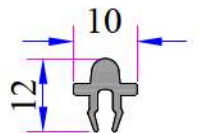

Alm. Double Rail
Adaptor Profile
AD16-011

Short Coupling
Profile
099.5003

Upper bedding Piece for
Sliding Rail
34009-36010

Alm. Sash Cover Profile
16051.601.5.11.9016

Narrow Coupling Profile
050.5001

Alm. Cover Profile
16013.601.5.2 000