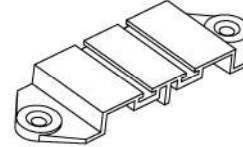

Sealing Bit Single Rail
34009-26020