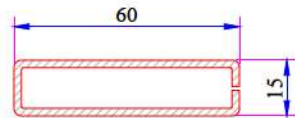

Sliding System Sash Profile Reinforcement
34022-12002

Sliding System Sash Profile (Static) Reinforcement
34022-12036

332 Frame - Mullion Profile Reinforcement
34022-12003

Frame With Internal Fly-Screen Reinforcement
34022-12107