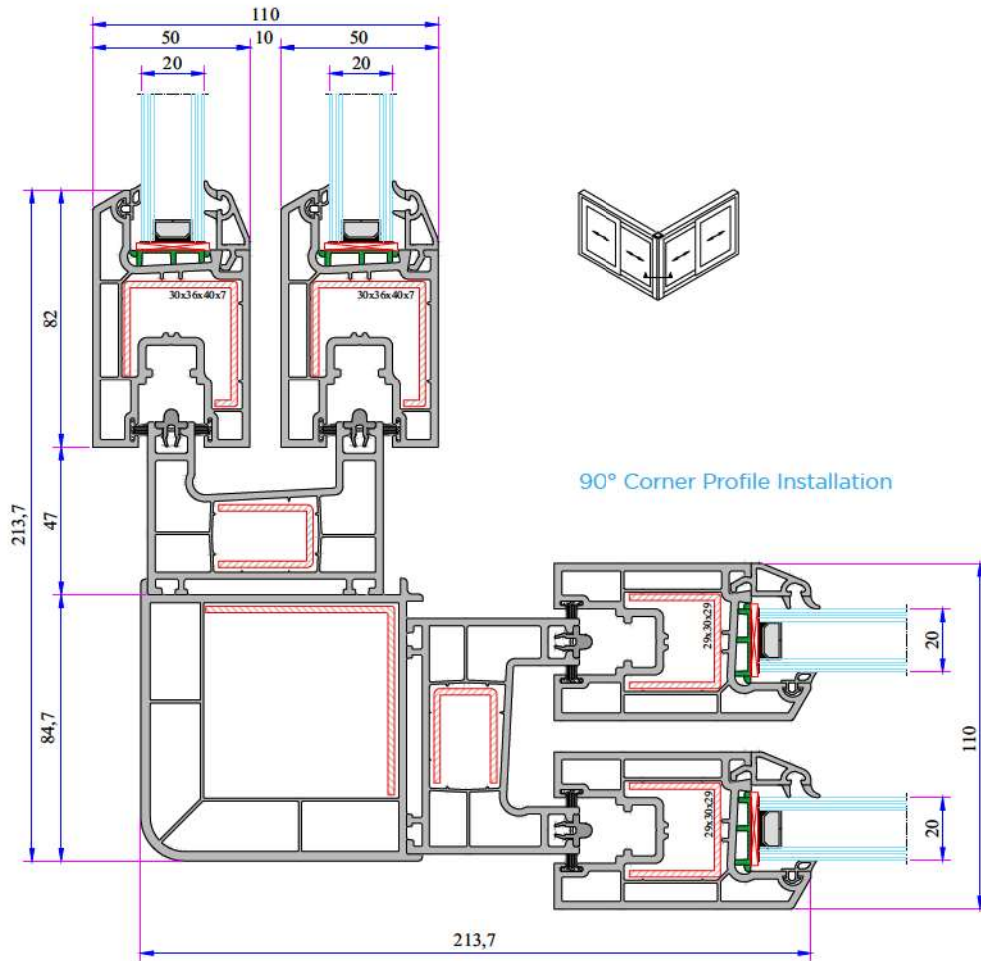

W 232 RAIL SERIES PVC PROFILE SYSTEM

Double Railed Sliding Sash - Sliding Sash -
Screen Profile Installation

Mullion Profile Installation

Universal Large Coupling Profile Installation

W 232 RAIL SERIES PVC PROFILE SYSTEM