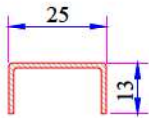

Frame With Fly-Screen & Sill Reinforcement
34022-12107

Frame Profile (Single Rail) - Frame Profile With Sill (Single Rail) Reinforcement
34022-12125

Frame Profile (Single Rail) - Frame Profile With Sill (Single Rail) Reinforcement
34022-12035

Sliding System Sash Profile Reinforcement
34022-12002

Sliding System Sash Profile (Static) Reinforcement
34022-12036

332 Frame - Mullion Profile Reinforcement
34022-12003

Frame With Internal Fly-Screen Reinforcement
34022-12107

Universal Large Coupling Profile Reinforcement
34022-12123

Fly-Screen Sash - Fly-Screen Mullion Profile Reinforcement
34022-12008

90° Corner Profile Reinforcement
34022-12306

Box Profile Reinforcement
34022-12121