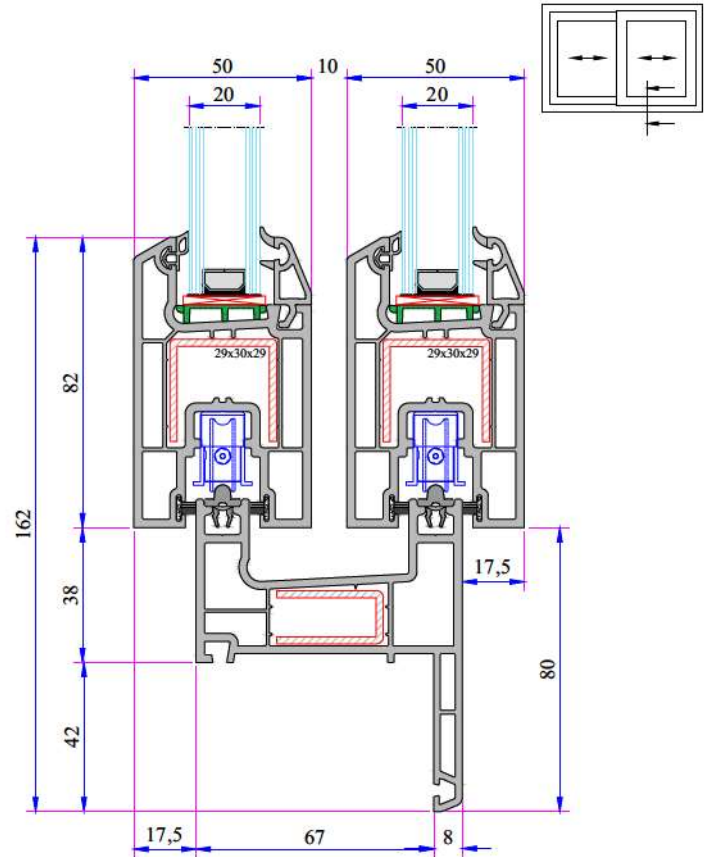

Universal Large Coupling Profile Reinforcement
34022-12123

Fly-Screen Sash - Fly-Screen Mullion Profile Reinforcement
34022-12008

90° Corner Profile Reinforcement
34022-12306

Box Profile Reinforcement
34022-12121

W 232 Installation

Double Sliding Frame with Sill - Sash Installation

Double Sliding Frame with Flat Sill - Sash Installation

Sliding Frame Sash Single Rail Installation

Frame Profile With Sill (Single Rail) Sash Installation