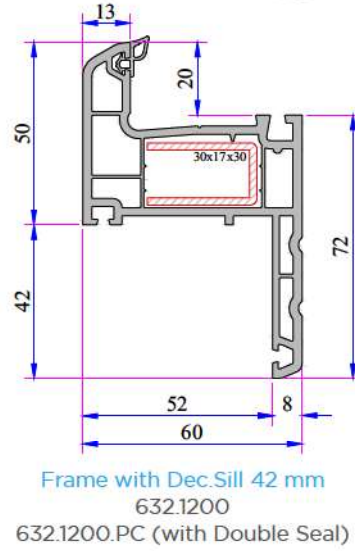

W 632 SERIES PVC PROFILE SYSTEM