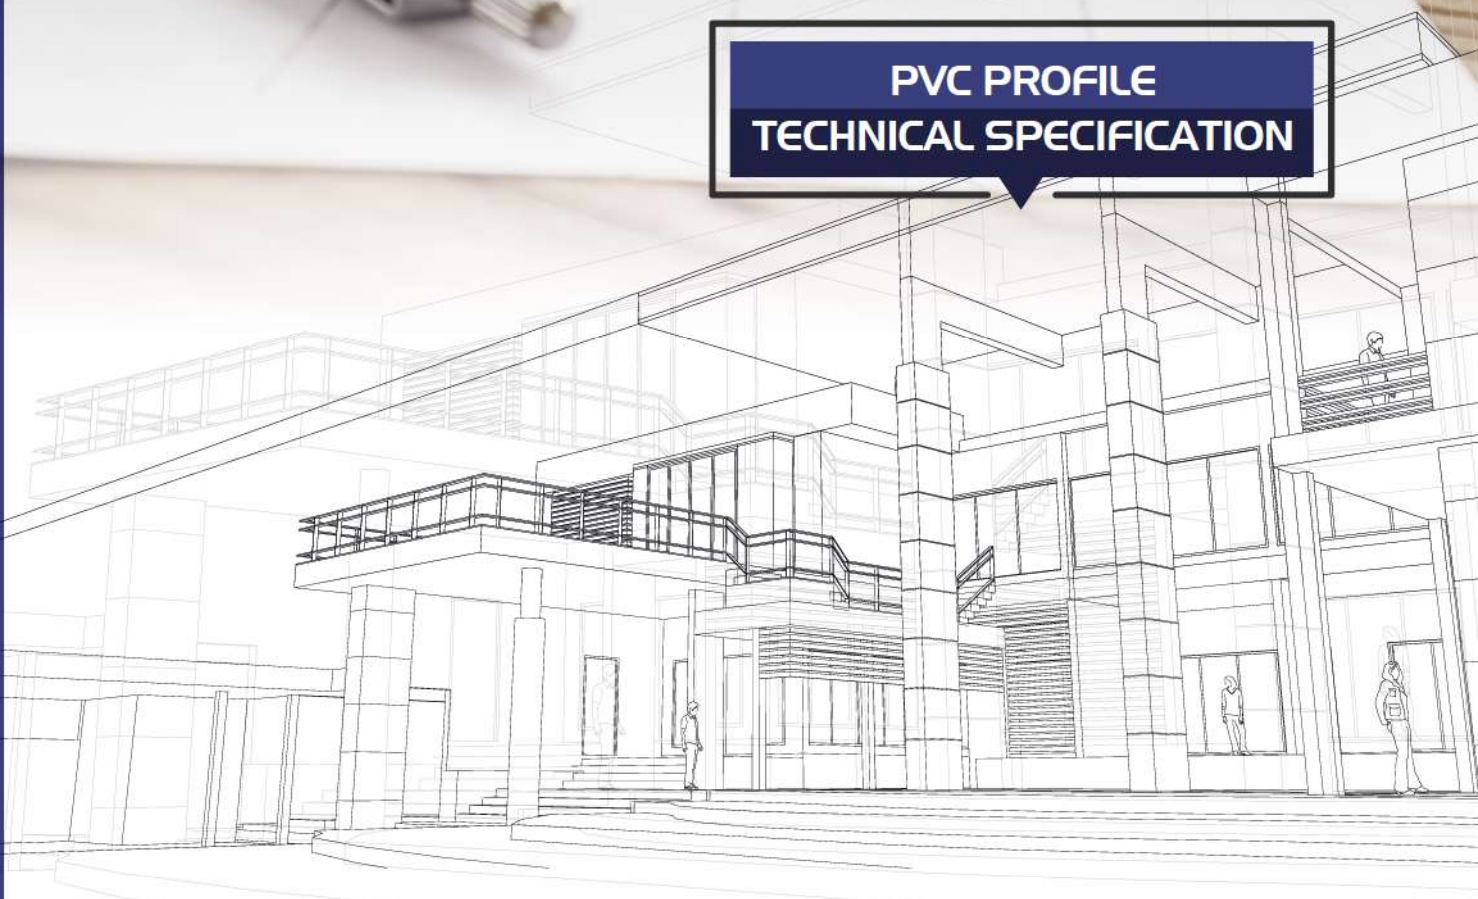

W 632 SERIES

ADOPEN
Algerie

PVC PROFILE
TECHNICAL SPECIFICATION