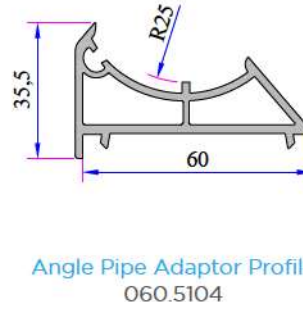

W 632 SERIES PVC PROFILE SYSTEM