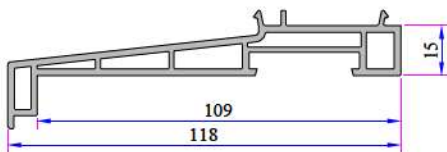

Single Glazing
Bead 4-6 mm
101.4002

Double Glazing
Bead 20 mm
101.4100

Double Glazing
Bead 20 mm
101.4102

Double Glazing
Bead 24 mm
750.4500

Double Glazing
Bead 24 mm
101.4202

Double Glazing
Bead 30 mm
332.4100

Double Glazing
Bead 32 mm
101.4500

Offset Profile
900.6307

Frame Sill Profile
(35mm)
099.5523

Frame Sill Profile
(50mm)
099.5524

Universal Short
Coupling Profile
099.5004

Universal Large Coupling
Profile Cover
058.5707

Narrow Couple Profile
060.5001

Short Coupling Profile
099.5003

Sill Profile
058.5504

Universal Large Coupling Profile
058.5000

Large Coupling Profile
060.5000

60x100 Spiked Box Profile
060.5203 O

60x100 Frame Lifting Profile
900.5303