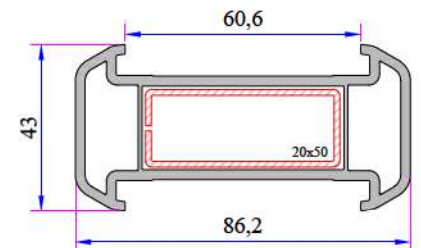

Double Glazing
Bead 32 mm
101.4500

Offset Profile
900.6307

Frame Sill Profile
(35mm)
099.5523

Frame Sill Profile
(50mm)
099.5524

Universal Short
Coupling Profile
099.5004

Universal Large Coupling
Profile Cover
058.5707

Narrow Couple Profile
060.5001

Short Coupling Profile
099.5003

Sill Profile
058.5504

Universal Large Coupling Profile
058.5000

Large Coupling Profile
060.5000

60x100 Spiked Box Profile
060.5203 O

60x100 Frame Lifting Profile
900.5303

Frame with Sill (60mm) - Sash Installation

Mullion - Sash Installation

Frame - Outward Opening Sash Installation

Frame - Door Sash Installation

Sash - Lap Joint - Sash Installation

Frame - Outward Opening Door Sash Installation