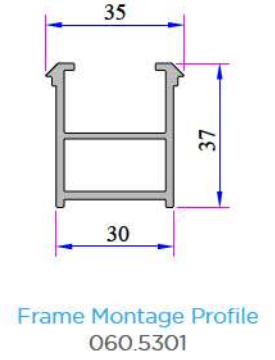

135° Corner Profile
060.5102

W 632 SERIES PVC PROFILE SYSTEM