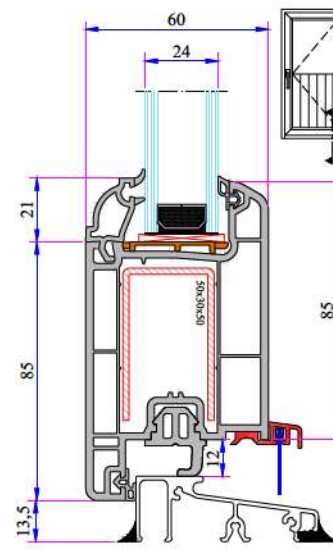

Frame with Sill (60mm) - Sash Installation

Mullion - Sash Installation

Frame - Outward Opening Sash Installation

Frame - Door Sash Installation

Sash - Lap Joint - Sash Installation

Frame - Outward Opening Door Sash Installation

With Aluminium Threshold Frame Door Sash Installation

Narrow Coupling Profile Installation

W 632 SERIES PVC PROFILE SYSTEM

ADOPEN

Algerie

adopen-algerie.com

FACTORY

SPA ADOPEN ALGERIE