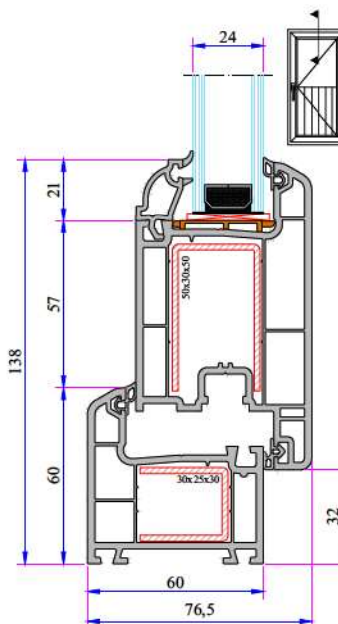

Frame with Sill (60mm) - Sash Installation

Mullion - Sash Installation

Frame - Outward Opening Sash Installation

Frame - Door Sash Installation

Sash - Lap Joint - Sash Installation

Frame - Outward Opening Door Sash Installation

With Aluminium Threshold Frame Door Sash Installation

Narrow Coupling Profile Installation

W 632 SERIES PVC PROFILE SYSTEM

ADOPEN

Algerie

adopen-algerie.com

FACTORY

SPA ADOPEN ALGERIE