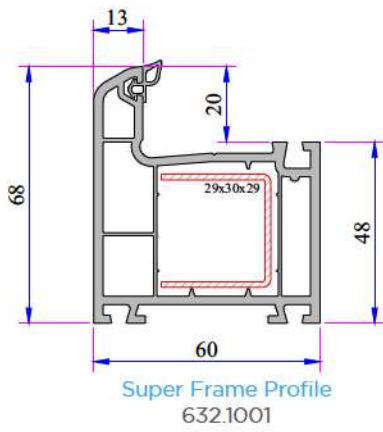

W 632 SERIES PVC PROFILE SYSTEM