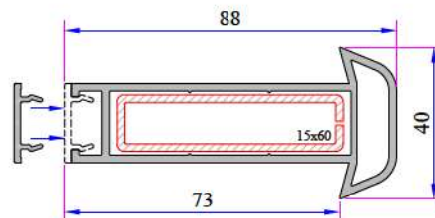

Double Glazing
Bead 32 mm
101.4500

Offset Profile
900.6307

Frame Sill Profile
(35mm)
099.5523

Frame Sill Profile
(50mm)
099.5524

Universal Short
Coupling Profile
099.5004

Universal Large Coupling
Profile Cover
058.5707

Narrow Couple Profile
060.5001

Short Coupling Profile
099.5003

Sill Profile
058.5504

Universal Large Coupling Profile
058.5000

Large Coupling Profile
060.5000

60x100 Spiked Box Profile
060.5203 O

60x100 Frame Lifting Profile
900.5303