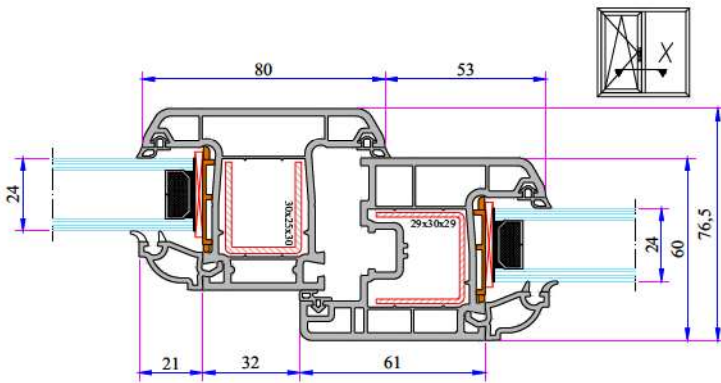

Narrow Couple Profile
060.5001

Short Coupling Profile
099.5003

Sill Profile
058.5504

Universal Large Coupling Profile
058.5000

Large Coupling Profile
060.5000

60x100 Spiked Box Profile
060.5203 O

60x100 Frame Lifting Profile
900.5303

135° Corner Profile
060.5102

W 632 SERIES PVC PROFILE SYSTEM

W 632 Re-Inforcement Profiles

W 632 Installation

Frame - Sash Installation

Frame - Offset Type Sash Installation

Frame with Sill - Sash Installation

Frame with Sill (60mm) - Sash Installation

Mullion - Sash Installation

Frame - Outward Opening Sash Installation

Frame - Door Sash Installation

Sash - Lap Joint - Sash Installation

Frame - Outward Opening Door Sash Installation