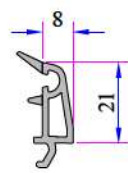

Single Glazing
Bead 4-6 mm
101.4002

Double Glazing
Bead 20 mm
101.4100

Double Glazing
Bead 20 mm
101.4102

Double Glazing
Bead 24 mm
750.4500

Double Glazing
Bead 24 mm
101.4202

Double Glazing
Bead 30 mm
332.4100

Double Glazing
Bead 32 mm
101.4500

Offset Profile
900.6307

Frame Sill Profile
(35mm)
099.5523

Frame Sill Profile
(50mm)
099.5524

Universal Short
Coupling Profile
099.5004

Universal Large Coupling
Profile Cover
058.5707

Narrow Couple Profile
060.5001

Short Coupling Profile
099.5003

Sill Profile
058.5504

Universal Large Coupling Profile
058.5000

Large Coupling Profile
060.5000

60x100 Spiked Box Profile
060.5203 O

60x100 Frame Lifting Profile
900.5303