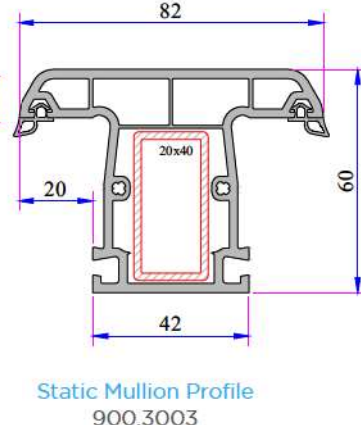

W 632 SERIES PVC PROFILE SYSTEM