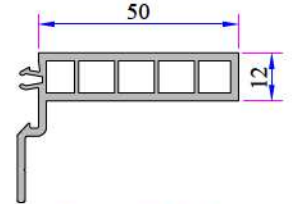

Single Glazing
Bead 4-6 mm
101.4002

Double Glazing
Bead 20 mm
101.4100

Double Glazing
Bead 20 mm
101.4102

Double Glazing
Bead 24 mm
750.4500

Double Glazing
Bead 24 mm
101.4202

Double Glazing
Bead 30 mm
332.4100

Double Glazing
Bead 32 mm
101.4500

Offset Profile
900.6307

Frame Sill Profile
(35mm)
099.5523

Frame Sill Profile
(50mm)
099.5524

Universal Short
Coupling Profile
099.5004

Universal Large Coupling
Profile Cover
058.5707