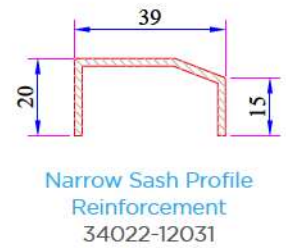

Double Glazing
Bead 32 mm
101.4500

Offset Profile
900.6307

Frame Sill Profile
(35mm)
099.5523

Frame Sill Profile
(50mm)
099.5524

Universal Short
Coupling Profile
099.5004

Universal Large Coupling
Profile Cover
058.5707

Narrow Couple Profile
060.5001

Short Coupling Profile
099.5003

Sill Profile
058.5504

Universal Large Coupling Profile
058.5000

Large Coupling Profile
060.5000

60x100 Spiked Box Profile
060.5203 O

60x100 Frame Lifting Profile
900.5303

135° Corner Profile
060.5102

W 632 SERIES PVC PROFILE SYSTEM

W 632 Re-Inforcement Profiles

W 632 Installation

Frame - Sash Installation

Frame - Offset Type Sash Installation

Frame with Sill - Sash Installation

Frame with Sill (60mm) - Sash Installation

Mullion - Sash Installation

Frame - Outward Opening Sash Installation

Frame - Door Sash Installation

Sash - Lap Joint - Sash Installation

Frame - Outward Opening Door Sash Installation