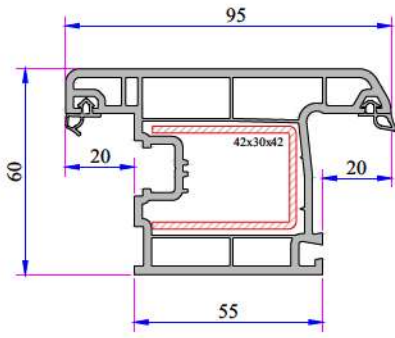

W 632 SERIES PVC PROFILE SYSTEM

Outward Opening Eco Door
Sash Profile
632.2108