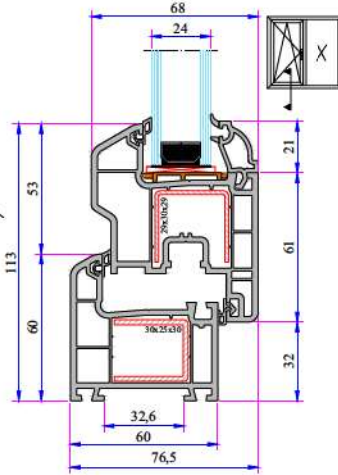

Narrow Couple Profile
060.5001

Short Coupling Profile
099.5003

Sill Profile
058.5504

Universal Large Coupling Profile
058.5000

Large Coupling Profile
060.5000

60x100 Spiked Box Profile
060.5203 O

60x100 Frame Lifting Profile
900.5303

135° Corner Profile
060.5102

W 632 SERIES PVC PROFILE SYSTEM

W 632 Re-Inforcement Profiles

W 632 Installation

Frame - Sash Installation

Frame - Offset Type Sash Installation

Frame with Sill - Sash Installation

Frame with Sill (60mm) - Sash Installation

Mullion - Sash Installation

Frame - Outward Opening Sash Installation

Frame - Door Sash Installation

Sash - Lap Joint - Sash Installation

Frame - Outward Opening Door Sash Installation