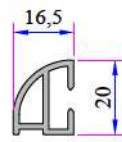

Single Glazing
Bead 4-6 mm
101.4002

Double Glazing
Bead 20 mm
101.4100

Double Glazing
Bead 20 mm
101.4102

Double Glazing
Bead 24 mm
750.4500

Double Glazing
Bead 24 mm
101.4202

Double Glazing
Bead 30 mm
332.4100

Double Glazing
Bead 32 mm
101.4500

Offset Profile
900.6307

Frame Sill Profile
(35mm)
099.5523

Frame Sill Profile
(50mm)
099.5524

Universal Short
Coupling Profile
099.5004

Universal Large Coupling
Profile Cover
058.5707

Narrow Couple Profile
060.5001

Short Coupling Profile
099.5003

Sill Profile
058.5504

Universal Large Coupling Profile
058.5000

Large Coupling Profile
060.5000

60x100 Spiked Box Profile
060.5203 O

60x100 Frame Lifting Profile
900.5303