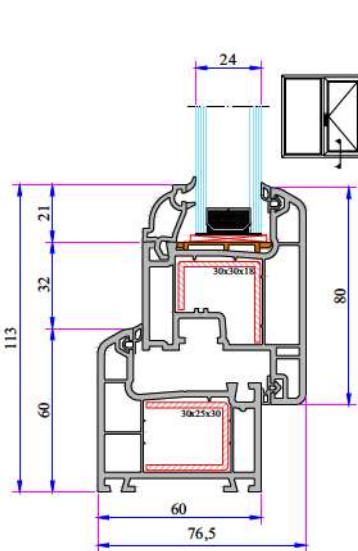

Narrow Couple Profile
060.5001

Short Coupling Profile
099.5003

Sill Profile
058.5504

Universal Large Coupling Profile
058.5000

Large Coupling Profile
060.5000

60x100 Spiked Box Profile
060.5203 O

60x100 Frame Lifting Profile
900.5303

135° Corner Profile
060.5102

W 632 SERIES PVC PROFILE SYSTEM

W 632 Re-Inforcement Profiles

W 632 Installation

Frame - Sash Installation

Frame - Offset Type Sash Installation

Frame with Sill - Sash Installation

Frame with Sill (60mm) - Sash Installation

Mullion - Sash Installation

Frame - Outward Opening Sash Installation

Frame - Door Sash Installation

Sash - Lap Joint - Sash Installation

Frame - Outward Opening Door Sash Installation