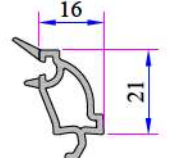

Single Glazing
Bead 4-6 mm
101.4002

Double Glazing
Bead 20 mm
101.4100

Double Glazing
Bead 20 mm
101.4102

Double Glazing
Bead 24 mm
750.4500

Double Glazing
Bead 24 mm
101.4202

Double Glazing
Bead 30 mm
332.4100

Double Glazing
Bead 32 mm
101.4500

Offset Profile
900.6307

Frame Sill Profile
(35mm)
099.5523

Frame Sill Profile
(50mm)
099.5524

Universal Short
Coupling Profile
099.5004

Universal Large Coupling
Profile Cover
058.5707

Narrow Couple Profile
060.5001

Short Coupling Profile
099.5003

Sill Profile
058.5504

Universal Large Coupling Profile
058.5000

Large Coupling Profile
060.5000

60x100 Spiked Box Profile
060.5203 O

60x100 Frame Lifting Profile
900.5303