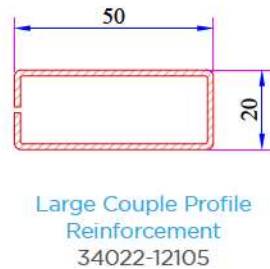

W 632 Re-Inforcement Profiles