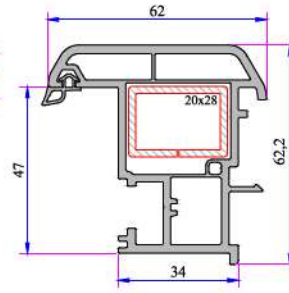

Lap Joint Profile
632.3104