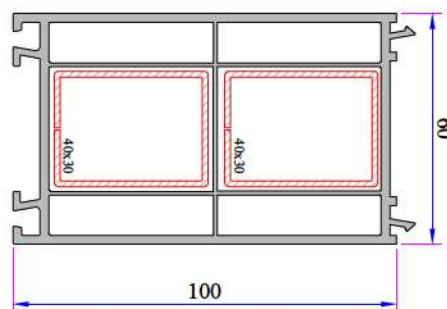

Narrow Couple Profile
060.5001

Short Coupling Profile
099.5003

Sill Profile
058.5504

Universal Large Coupling Profile
058.5000

Large Coupling Profile
060.5000

60x100 Spiked Box Profile
060.5203 O

60x100 Frame Lifting Profile
900.5303