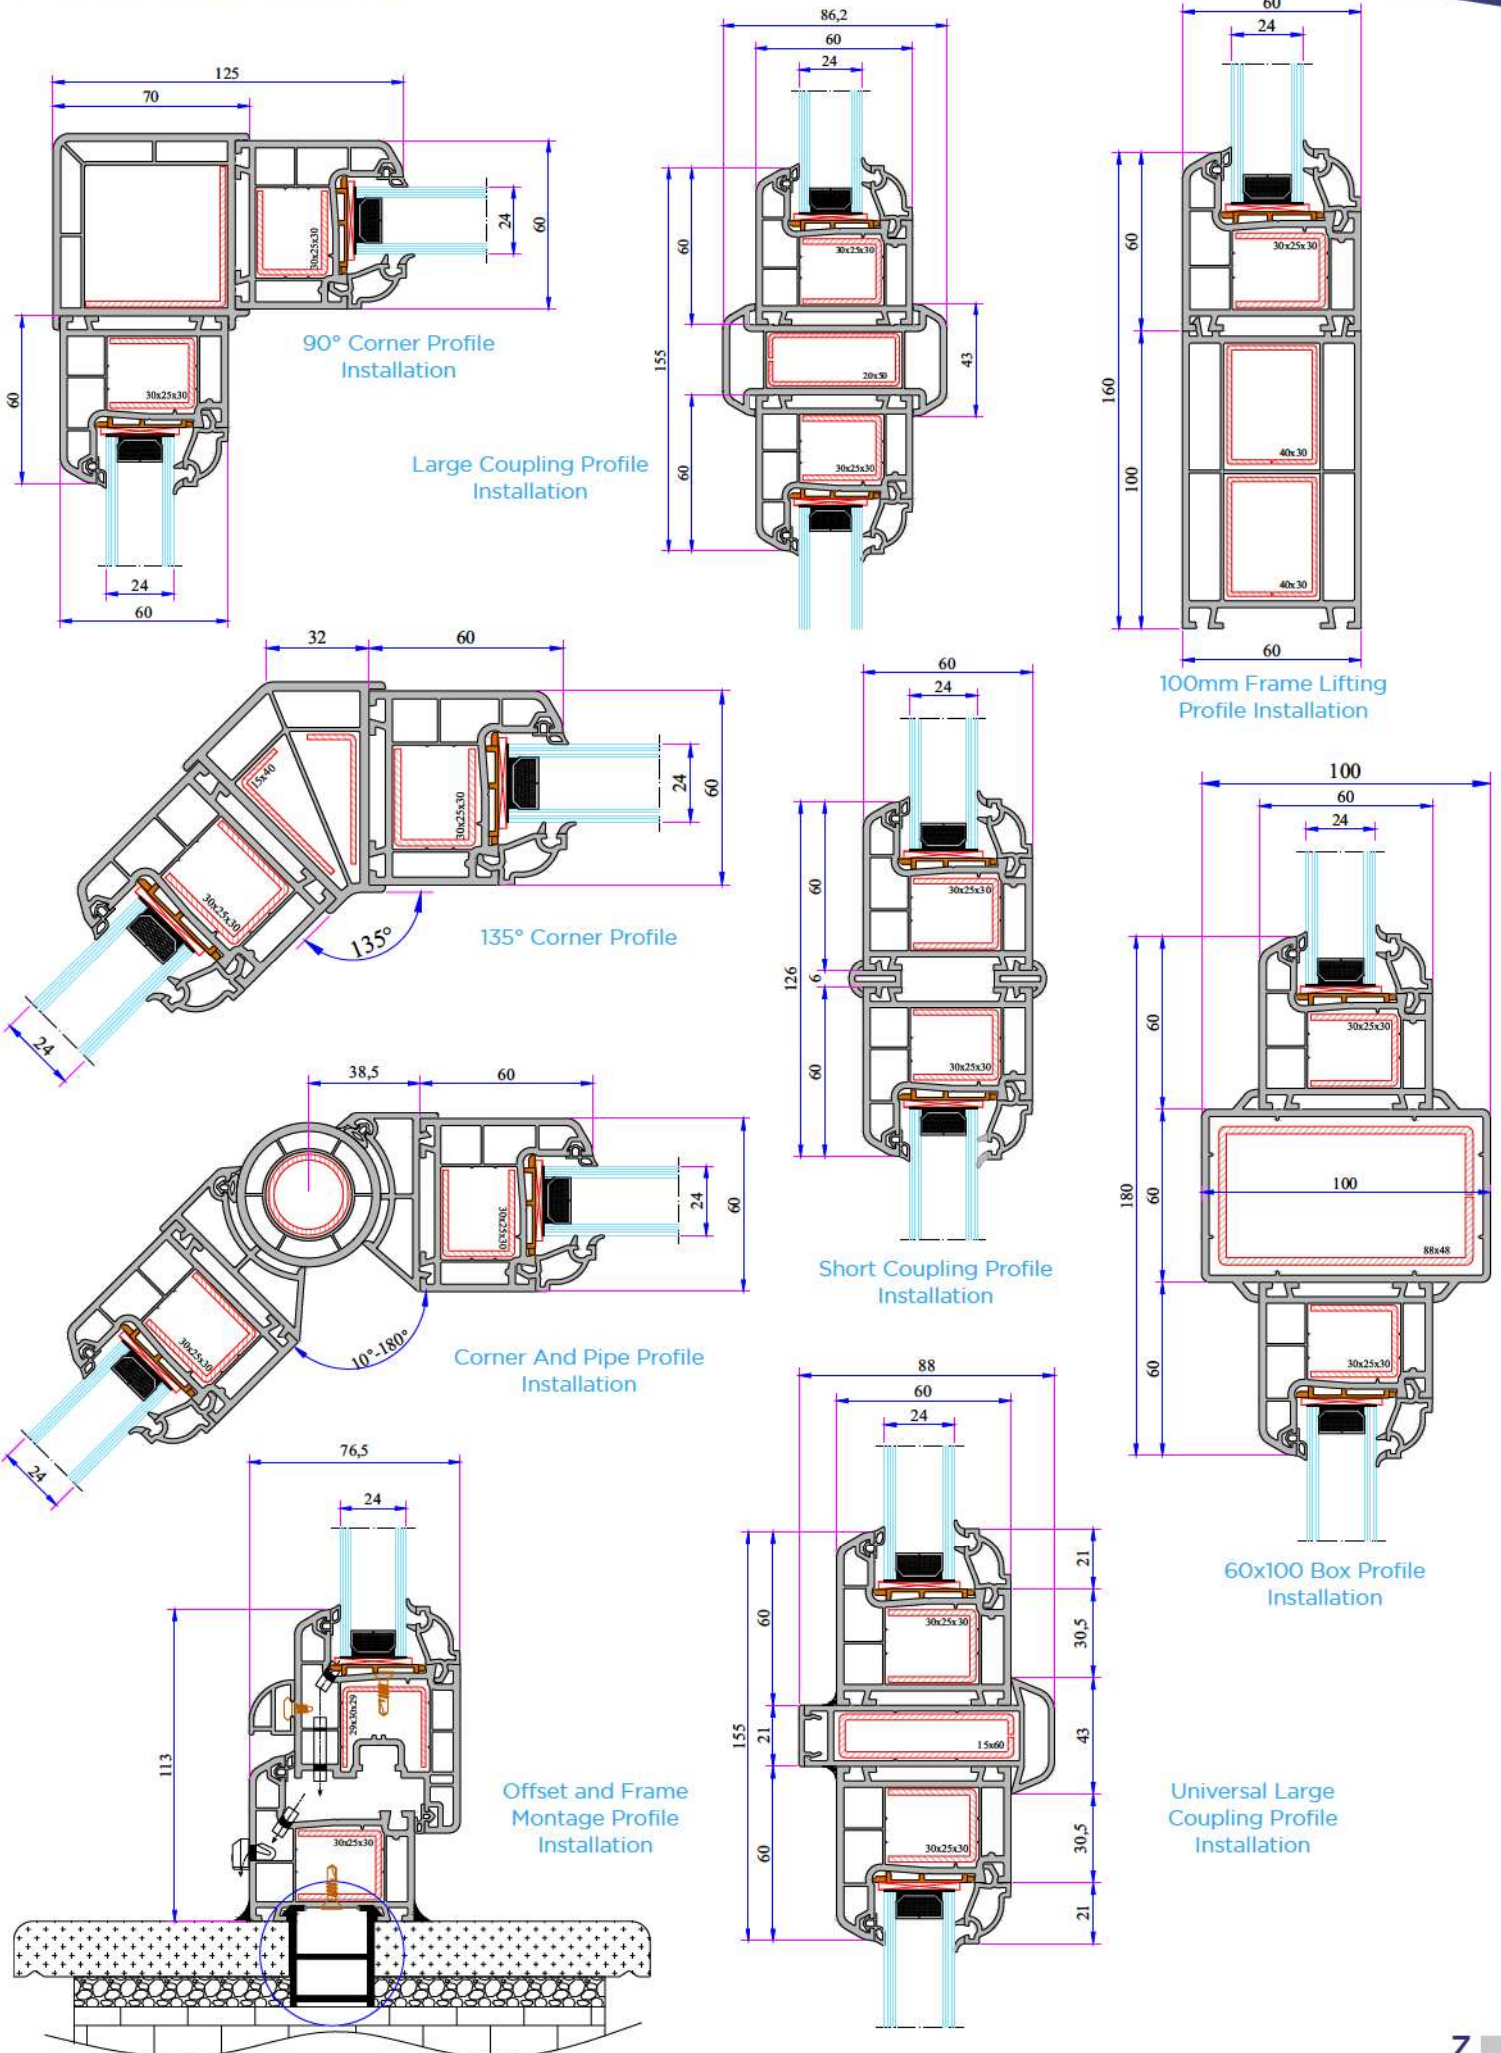

Sash - Lap Joint - Sash Installation

Frame - Outward Opening Door Sash Installation

With Aluminium Threshold Frame Door Sash Installation

Narrow Coupling Profile Installation

W 632 SERIES PVC PROFILE SYSTEM