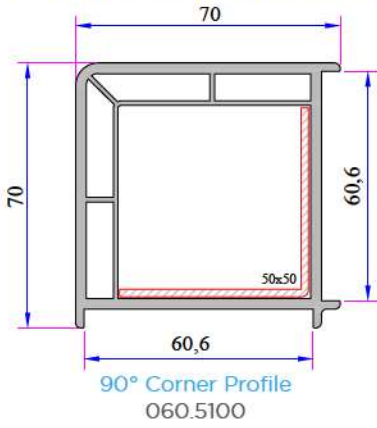

60x100 Spiked Box Profile
060.5203 O

W 632 SERIES PVC PROFILE SYSTEM