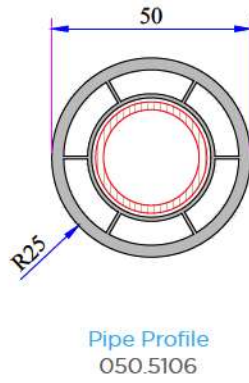

60x100 Frame Lifting Profile
900.5303

W 632 SERIES PVC PROFILE SYSTEM