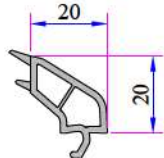

Seal Type: External / Internal double seal system

Seal Type and Color: TPE - Grey /Black

Glass Thickness (mm): 4, 20, 24, 30, 32 mm

The thermal insulation Uf: 1,58 W/m²K

INSTRUCTION

- The main profile has 60 mm width.
- Because of the elastic grey and black seal which does not leave any stain on profiles will be provided maximum air, water, dust and sound isolation.
- Due to the 3 chambers profiles, it has maximum performance for thermal, sound and water isolation.
- It is a series of profiles with very special design that provides maximum wind resistance on high rise buildings.
- Excluding normal sash profile there is also chance to have a choice for offset type sash profile.
- In addition to white profile a different laminated color range is available.
- 4-5 mm single glazing application of 20, 24, 30, 32 mm glazing beads give us alternatives of using double, triple glazing and panels.
- It provides the visual integrity in the inner surface and the frame-wall connections due to integrated frame with sill profile.

W 632 SERIES PVC PROFILE SYSTEM

W 632 SERIES PVC PROFILE SYSTEM

Outward Opening Eco Door
Sash Profile
632.2108

Outward Opening Door Sash
Profile
632.2101

Lap Joint Profile
632.3104

Lap Joint Profile
632.3100

Single Glazing
Bead 4-6 mm
101.4002

Double Glazing
Bead 20 mm
101.4100

Double Glazing
Bead 20 mm
101.4102

Double Glazing
Bead 24 mm
750.4500

Double Glazing
Bead 24 mm
101.4202

Double Glazing
Bead 30 mm
332.4100