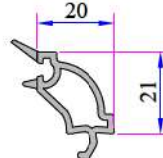

Seal Type: External / Internal double seal system

Seal Type and Color: TPE - Grey /Black

Glass Thickness (mm): 4, 20, 24, 30, 32 mm

The thermal insulation Uf: 1,58 W/m²K

INSTRUCTION

- The main profile has 60 mm width.
- Because of the elastic grey and black seal which does not leave any stain on profiles will be provided maximum air, water, dust and sound isolation.
- Due to the 3 chambers profiles, it has maximum performance for thermal, sound and water isolation.
- It is a series of profiles with very special design that provides maximum wind resistance on high rise buildings.
- Excluding normal sash profile there is also chance to have a choice for offset type sash profile.
- In addition to white profile a different laminated color range is available.
- 4-5 mm single glazing application of 20, 24, 30, 32 mm glazing beads give us alternatives of using double, triple glazing and panels.
- It provides the visual integrity in the inner surface and the frame-wall connections due to integrated frame with sill profile.

Single Glazing
Bead 4-6 mm
101.4002

Double Glazing
Bead 20 mm
101.4100

Double Glazing
Bead 20 mm
101.4102

Double Glazing
Bead 24 mm
750.4500

Double Glazing
Bead 24 mm
101.4202

Double Glazing
Bead 30 mm
332.4100