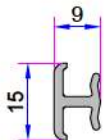

Double Glazing
Bead 32 mm
101.4500

Offset Profile
900.6307

Frame Sill Profile
(35mm)
099.5523

Frame Sill Profile
(50mm)
099.5524

Universal Short
Coupling Profile
099.5004

Universal Large Coupling
Profile Cover
058.5707

Narrow Couple Profile
060.5001

Short Coupling Profile
099.5003

Sill Profile
058.5504

Universal Large Coupling Profile
058.5000

Large Coupling Profile
060.5000

60x100 Spiked Box Profile
060.5203 O

60x100 Frame Lifting Profile
900.5303