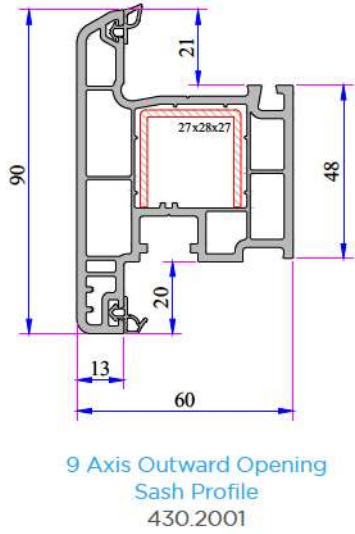

W 632 SERIES PVC PROFILE SYSTEM