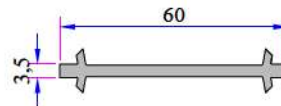

Double Glazing
Bead 32 mm
101.4500

Offset Profile
900.6307

Frame Sill Profile
(35mm)
099.5523

Frame Sill Profile
(50mm)
099.5524

Universal Short
Coupling Profile
099.5004

Universal Large Coupling
Profile Cover
058.5707

Narrow Couple Profile
060.5001

Short Coupling Profile
099.5003

Sill Profile
058.5504

Universal Large Coupling Profile
058.5000

Large Coupling Profile
060.5000

60x100 Spiked Box Profile
060.5203 O

60x100 Frame Lifting Profile
900.5303