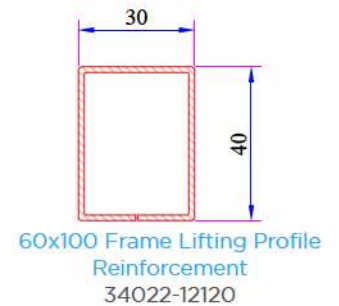

W 632 Re-Inforcement Profiles