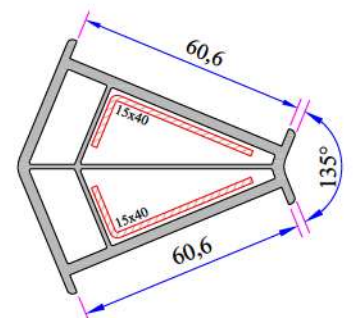

Seal Type: External / Internal double seal system

Seal Type and Color: TPE - Grey /Black

Glass Thickness (mm): 4, 20, 24, 30, 32 mm

The thermal insulation Uf: 1,58 W/m²K

INSTRUCTION

- The main profile has 60 mm width.
- Because of the elastic grey and black seal which does not leave any stain on profiles will be provided maximum air, water, dust and sound isolation.
- Due to the 3 chambers profiles, it has maximum performance for thermal, sound and water isolation.
- It is a series of profiles with very special design that provides maximum wind resistance on high rise buildings.
- Excluding normal sash profile there is also chance to have a choice for offset type sash profile.
- In addition to white profile a different laminated color range is available.
- 4-5 mm single glazing application of 20, 24, 30, 32 mm glazing beads give us alternatives of using double, triple glazing and panels.
- It provides the visual integrity in the inner surface and the frame-wall connections due to integrated frame with sill profile.

Double Glazing
Bead 32 mm
101.4500

Offset Profile
900.6307

Frame Sill Profile
(35mm)
099.5523

Frame Sill Profile
(50mm)
099.5524

Universal Short
Coupling Profile
099.5004

Universal Large Coupling
Profile Cover
058.5707

Narrow Couple Profile
060.5001

Short Coupling Profile
099.5003

Sill Profile
058.5504

Universal Large Coupling Profile
058.5000

Large Coupling Profile
060.5000

60x100 Spiked Box Profile
060.5203 O

60x100 Frame Lifting Profile
900.5303