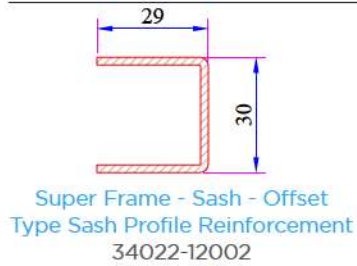

W 632 Re-Inforcement Profiles