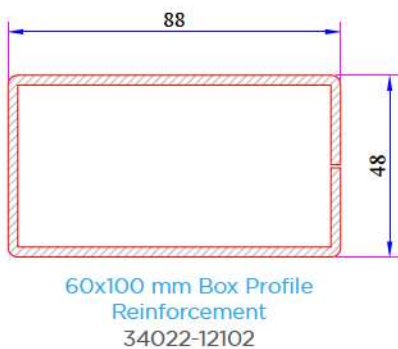

W 632 Re-Inforcement Profiles