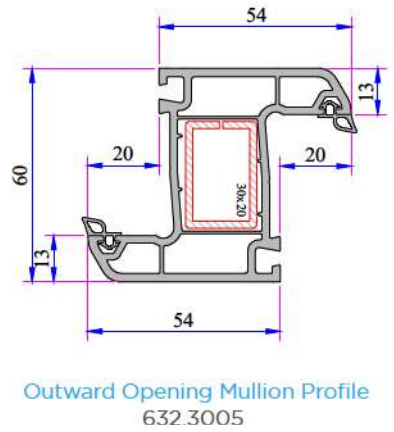

W 632 SERIES PVC PROFILE SYSTEM