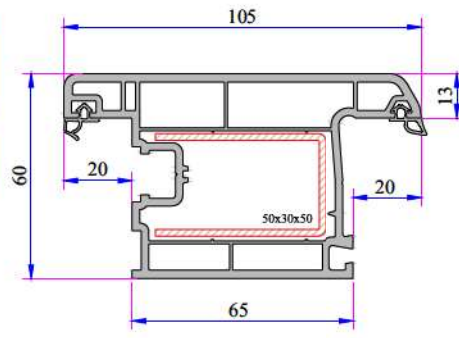

Outward Opening Door Sash
Profile
632.2101