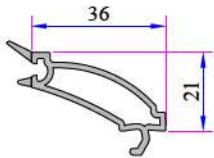

Seal Type: External / Internal double seal system

Seal Type and Color: TPE - Grey /Black

Glass Thickness (mm): 4, 20, 24, 30, 32 mm

The thermal insulation Uf: 1,58 W/m²K

INSTRUCTION

- The main profile has 60 mm width.
- Because of the elastic grey and black seal which does not leave any stain on profiles will be provided maximum air, water, dust and sound isolation.
- Due to the 3 chambers profiles, it has maximum performance for thermal, sound and water isolation.
- It is a series of profiles with very special design that provides maximum wind resistance on high rise buildings.
- Excluding normal sash profile there is also chance to have a choice for offset type sash profile.
- In addition to white profile a different laminated color range is available.
- 4-5 mm single glazing application of 20, 24, 30, 32 mm glazing beads give us alternatives of using double, triple glazing and panels.
- It provides the visual integrity in the inner surface and the frame-wall connections due to integrated frame with sill profile.

W 632 SERIES PVC PROFILE SYSTEM

W 632 SERIES PVC PROFILE SYSTEM

Outward Opening Eco Door
Sash Profile
632.2108

Outward Opening Door Sash
Profile
632.2101

Lap Joint Profile
632.3104

Lap Joint Profile
632.3100

Single Glazing
Bead 4-6 mm
101.4002

Double Glazing
Bead 20 mm
101.4100

Double Glazing
Bead 20 mm
101.4102

Double Glazing
Bead 24 mm
750.4500

Double Glazing
Bead 24 mm
101.4202

Double Glazing
Bead 30 mm
332.4100

Double Glazing
Bead 32 mm
101.4500

Offset Profile
900.6307

Frame Sill Profile
(35mm)
099.5523

Frame Sill Profile
(50mm)
099.5524

Universal Short
Coupling Profile
099.5004

Universal Large Coupling
Profile Cover
058.5707