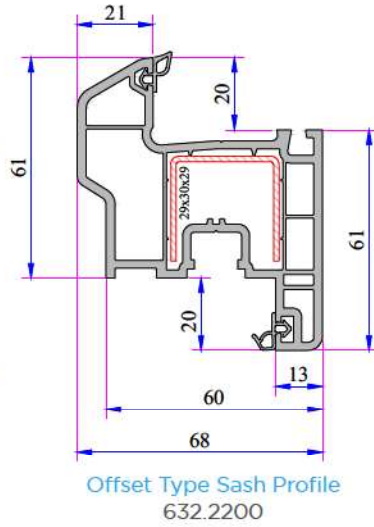

W 632 SERIES PVC PROFILE SYSTEM