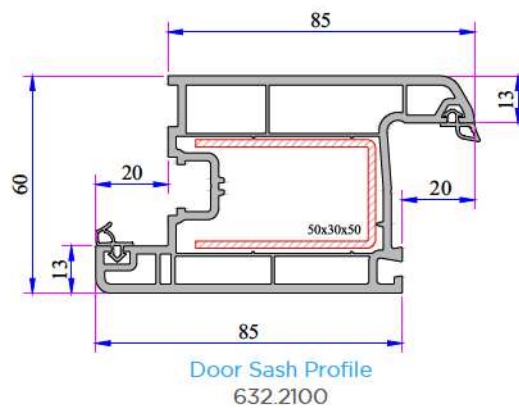

W 632 SERIES

ADOPEN
Algerie

PVC PROFILE
TECHNICAL SPECIFICATION

TECHNICAL

W 632 SERIES

Profile Width: 60 mm

Number of chambers: 3

Profile Class: W 632 B Class (TS EN 12608-1), W 630 C Class (TS EN 12608-1)

Seal Type: External / Internal double seal system

Seal Type and Color: TPE - Grey /Black

Glass Thickness (mm): 4, 20, 24, 30, 32 mm

The thermal insulation Uf: 1,58 W/m²K

INSTRUCTION

- The main profile has 60 mm width.
- Because of the elastic grey and black seal which does not leave any stain on profiles will be provided maximum air, water, dust and sound isolation.
- Due to the 3 chambers profiles, it has maximum performance for thermal, sound and water isolation.
- It is a series of profiles with very special design that provides maximum wind resistance on high rise buildings.
- Excluding normal sash profile there is also chance to have a choice for offset type sash profile.
- In addition to white profile a different laminated color range is available.
- 4-5 mm single glazing application of 20, 24, 30, 32 mm glazing beads give us alternatives of using double, triple glazing and panels.
- It provides the visual integrity in the inner surface and the frame-wall connections due to integrated frame with sill profile.

W 632 SERIES PVC PROFILE SYSTEM

W 632 SERIES PVC PROFILE SYSTEM

Outward Opening Eco Door
Sash Profile
632.2108

Outward Opening Door Sash
Profile
632.2101

Lap Joint Profile
632.3104

Lap Joint Profile
632.3100