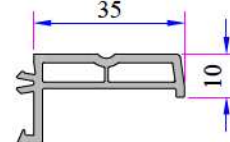

Single Glazing
Bead 4-6 mm
101.4002

Double Glazing
Bead 20 mm
101.4100

Double Glazing
Bead 20 mm
101.4102

Double Glazing
Bead 24 mm
750.4500

Double Glazing
Bead 24 mm
101.4202

Double Glazing
Bead 30 mm
332.4100

Double Glazing
Bead 32 mm
101.4500

Offset Profile
900.6307

Frame Sill Profile
(35mm)
099.5523

Frame Sill Profile
(50mm)
099.5524

Universal Short
Coupling Profile
099.5004

Universal Large Coupling
Profile Cover
058.5707

Narrow Couple Profile
060.5001

Short Coupling Profile
099.5003

Sill Profile
058.5504

Universal Large Coupling Profile
058.5000

Large Coupling Profile
060.5000

60x100 Spiked Box Profile
060.5203 O

60x100 Frame Lifting Profile
900.5303