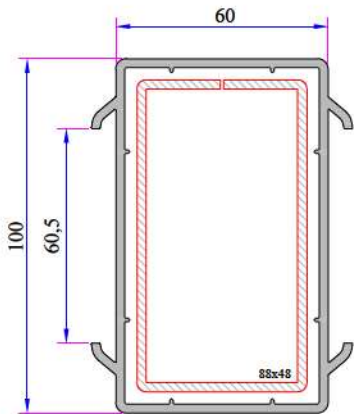

Narrow Couple Profile
060.5001

Short Coupling Profile
099.5003

Sill Profile
058.5504

Universal Large Coupling Profile
058.5000

Large Coupling Profile
060.5000

60x100 Spiked Box Profile
060.5203 O

60x100 Frame Lifting Profile
900.5303