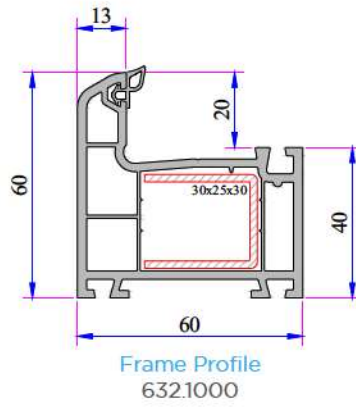

W 632 SERIES PVC PROFILE SYSTEM