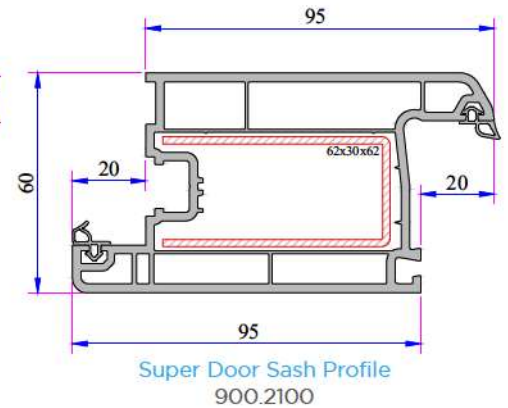

W 632 SERIES PVC PROFILE SYSTEM