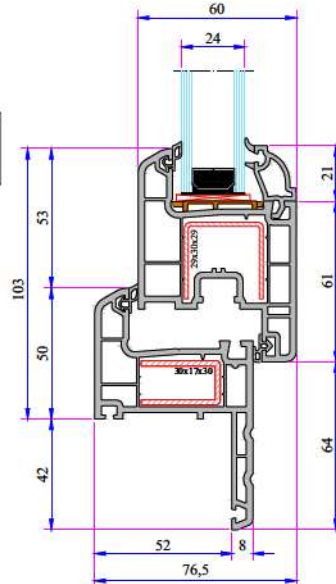

Narrow Couple Profile
060.5001

Short Coupling Profile
099.5003

Sill Profile
058.5504

Universal Large Coupling Profile
058.5000

Large Coupling Profile
060.5000

60x100 Spiked Box Profile
060.5203 O

60x100 Frame Lifting Profile
900.5303

135° Corner Profile
060.5102

W 632 SERIES PVC PROFILE SYSTEM

W 632 Re-Inforcement Profiles

W 632 Installation

Frame - Sash Installation

Frame - Offset Type Sash Installation

Frame with Sill - Sash Installation

Frame with Sill (60mm) - Sash Installation

Mullion - Sash Installation

Frame - Outward Opening Sash Installation

Frame - Door Sash Installation

Sash - Lap Joint - Sash Installation

Frame - Outward Opening Door Sash Installation