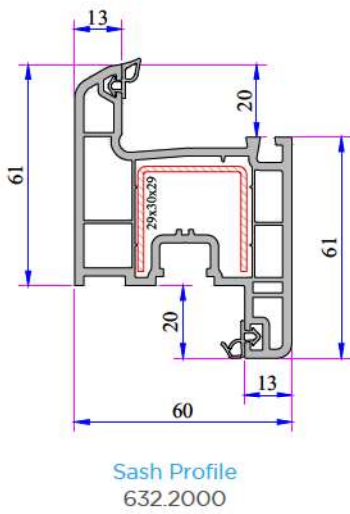

W 632 SERIES PVC PROFILE SYSTEM