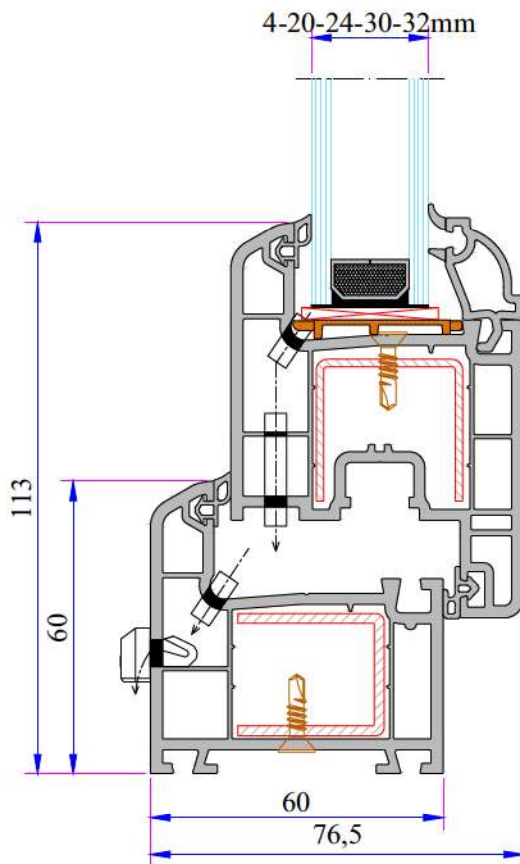

W 632 SERIES

ADOPEN
Algerie

PVC PROFILE
TECHNICAL SPECIFICATION

TECHNICAL

W 632 SERIES

Profile Width: 60 mm

Number of chambers: 3

Profile Class: W 632 B Class (TS EN 12608-1), W 630 C Class (TS EN 12608-1)

Seal Type: External / Internal double seal system

Seal Type and Color: TPE - Grey /Black

Glass Thickness (mm): 4, 20, 24, 30, 32 mm

The thermal insulation Uf: 1,58 W/m²K

INSTRUCTION

- The main profile has 60 mm width.
- Because of the elastic grey and black seal which does not leave any stain on profiles will be provided maximum air, water, dust and sound isolation.
- Due to the 3 chambers profiles, it has maximum performance for thermal, sound and water isolation.
- It is a series of profiles with very special design that provides maximum wind resistance on high rise buildings.
- Excluding normal sash profile there is also chance to have a choice for offset type sash profile.
- In addition to white profile a different laminated color range is available.
- 4-5 mm single glazing application of 20, 24, 30, 32 mm glazing beads give us alternatives of using double, triple glazing and panels.
- It provides the visual integrity in the inner surface and the frame-wall connections due to integrated frame with sill profile.