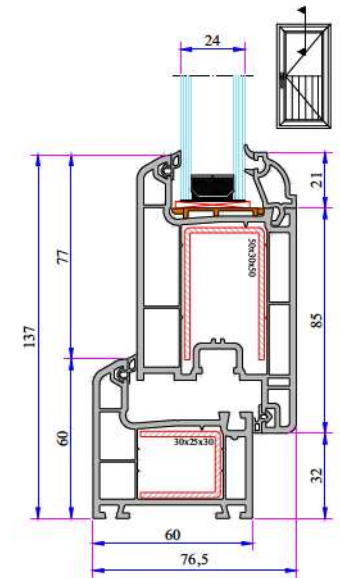

Narrow Couple Profile
060.5001

Short Coupling Profile
099.5003

Sill Profile
058.5504

Universal Large Coupling Profile
058.5000

Large Coupling Profile
060.5000

60x100 Spiked Box Profile
060.5203 O

60x100 Frame Lifting Profile
900.5303

135° Corner Profile
060.5102

W 632 SERIES PVC PROFILE SYSTEM

W 632 Re-Inforcement Profiles

W 632 Installation

Frame - Sash Installation

Frame - Offset Type Sash Installation

Frame with Sill - Sash Installation

Frame with Sill (60mm) - Sash Installation

Mullion - Sash Installation

Frame - Outward Opening Sash Installation

Frame - Door Sash Installation

Sash - Lap Joint - Sash Installation

Frame - Outward Opening Door Sash Installation