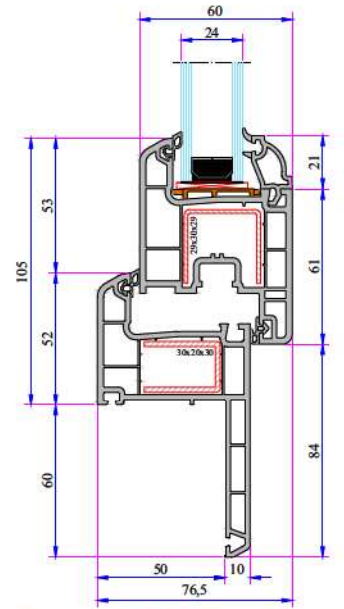

Narrow Couple Profile
060.5001

Short Coupling Profile
099.5003

Sill Profile
058.5504

Universal Large Coupling Profile
058.5000

Large Coupling Profile
060.5000

60x100 Spiked Box Profile
060.5203 O

60x100 Frame Lifting Profile
900.5303

135° Corner Profile
060.5102

W 632 SERIES PVC PROFILE SYSTEM

W 632 Re-Inforcement Profiles

W 632 Installation

Frame - Sash Installation

Frame - Offset Type Sash Installation

Frame with Sill - Sash Installation

Frame with Sill (60mm) - Sash Installation

Mullion - Sash Installation

Frame - Outward Opening Sash Installation

Frame - Door Sash Installation

Sash - Lap Joint - Sash Installation

Frame - Outward Opening Door Sash Installation