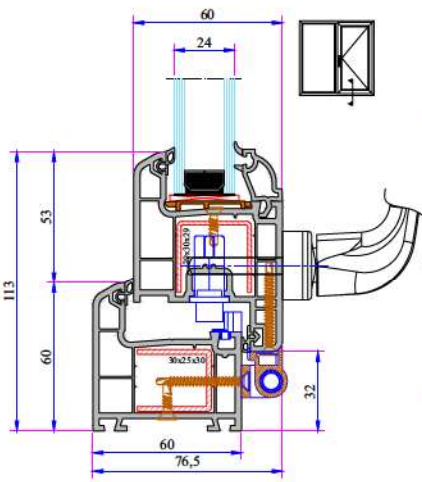

Narrow Couple Profile
060.5001

Short Coupling Profile
099.5003

Sill Profile
058.5504

Universal Large Coupling Profile
058.5000

Large Coupling Profile
060.5000

60x100 Spiked Box Profile
060.5203 O

60x100 Frame Lifting Profile
900.5303

135° Corner Profile
060.5102

W 632 SERIES PVC PROFILE SYSTEM

W 632 Re-Inforcement Profiles

W 632 Installation

Frame - Sash Installation

Frame - Offset Type Sash Installation

Frame with Sill - Sash Installation

Frame with Sill (60mm) - Sash Installation

Mullion - Sash Installation

Frame - Outward Opening Sash Installation

Frame - Door Sash Installation

Sash - Lap Joint - Sash Installation

Frame - Outward Opening Door Sash Installation