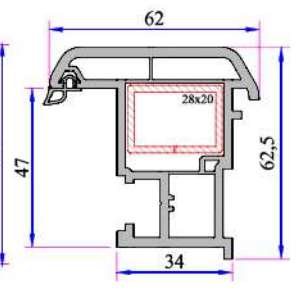

Lap Joint Profile
632.3100