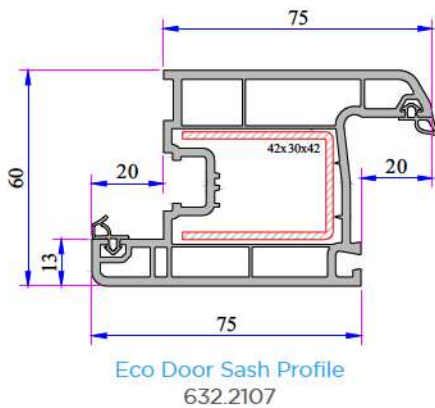

W 632 SERIES PVC PROFILE SYSTEM