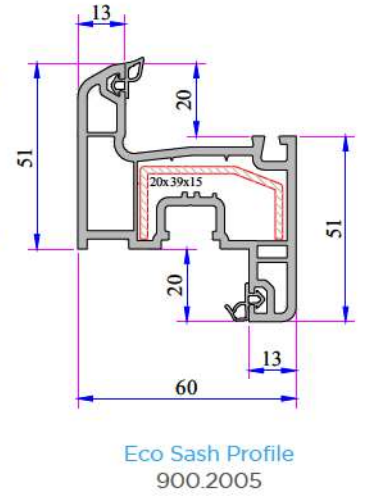

W 632 SERIES PVC PROFILE SYSTEM