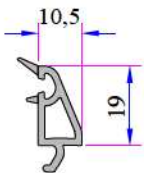

Single Glazing
Bead 4-6 mm
101.4002

Double Glazing
Bead 20 mm
101.4100

Double Glazing
Bead 20 mm
101.4102

Double Glazing
Bead 24 mm
750.4500

Double Glazing
Bead 24 mm
101.4202

Double Glazing
Bead 30 mm
332.4100

Double Glazing
Bead 32 mm
101.4500

Offset Profile
900.6307

Frame Sill Profile
(35mm)
099.5523

Frame Sill Profile
(50mm)
099.5524

Universal Short
Coupling Profile
099.5004

Universal Large Coupling
Profile Cover
058.5707

Narrow Couple Profile
060.5001

Short Coupling Profile
099.5003

Sill Profile
058.5504

Universal Large Coupling Profile
058.5000

Large Coupling Profile
060.5000

60x100 Spiked Box Profile
060.5203 O

60x100 Frame Lifting Profile
900.5303