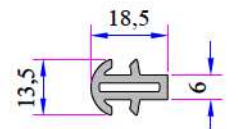

Double Glazing
Bead 32 mm
101.4500

Offset Profile
900.6307

Frame Sill Profile
(35mm)
099.5523

Frame Sill Profile
(50mm)
099.5524

Universal Short
Coupling Profile
099.5004

Universal Large Coupling
Profile Cover
058.5707

Narrow Couple Profile
060.5001

Short Coupling Profile
099.5003

Sill Profile
058.5504

Universal Large Coupling Profile
058.5000

Large Coupling Profile
060.5000

60x100 Spiked Box Profile
060.5203 O

60x100 Frame Lifting Profile
900.5303