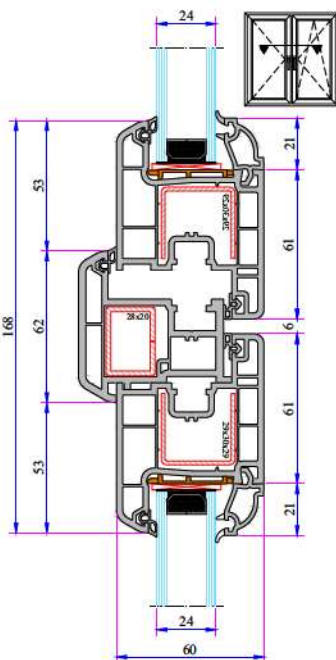

Frame with Sill (60mm) - Sash Installation

Mullion - Sash Installation

Frame - Outward Opening Sash Installation

Frame - Door Sash Installation

Sash - Lap Joint - Sash Installation

Frame - Outward Opening Door Sash Installation

With Aluminium Threshold Frame Door Sash Installation

Narrow Coupling Profile Installation

W 632 SERIES PVC PROFILE SYSTEM

ADOPEN

Algerie

adopen-algerie.com

FACTORY

SPA ADOPEN ALGERIE