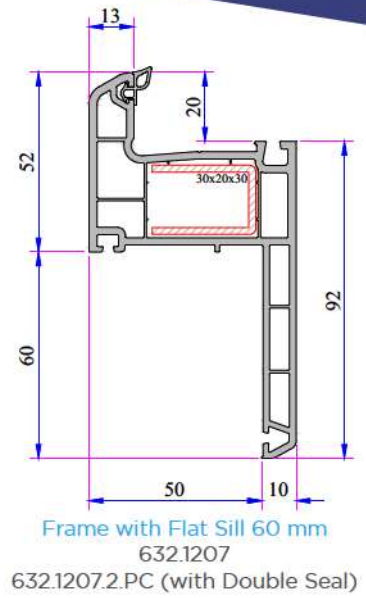

W 632 SERIES PVC PROFILE SYSTEM