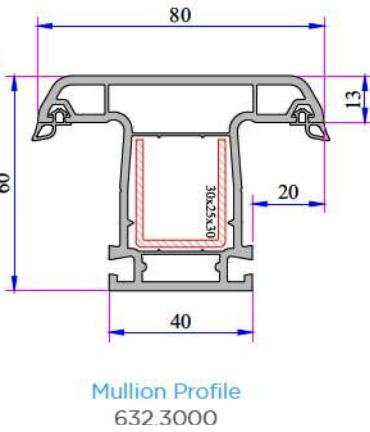

W 632 SERIES PVC PROFILE SYSTEM