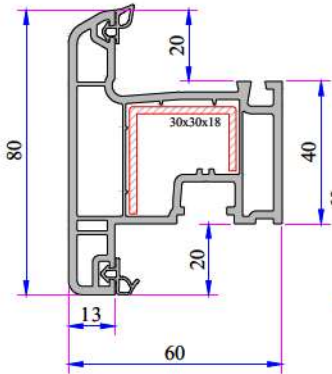

W 632 SERIES PVC PROFILE SYSTEM