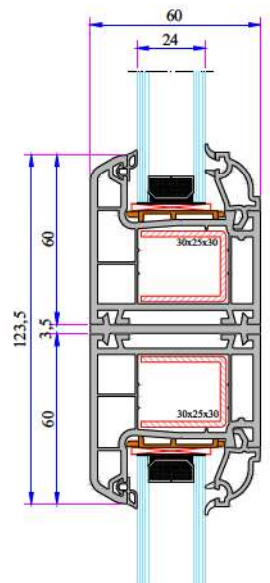

Frame with Sill (60mm) - Sash Installation

Mullion - Sash Installation

Frame - Outward Opening Sash Installation

Frame - Door Sash Installation

Sash - Lap Joint - Sash Installation

Frame - Outward Opening Door Sash Installation

With Aluminium Threshold Frame Door Sash Installation

Narrow Coupling Profile Installation

W 632 SERIES PVC PROFILE SYSTEM

ADOPEN

Algerie

adopen-algerie.com

FACTORY

SPA ADOPEN ALGERIE