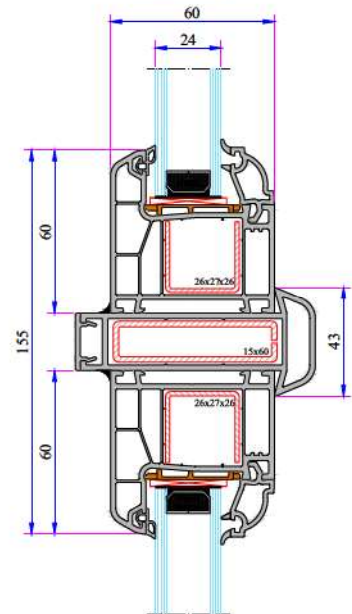

## W 634 Installation

Frame - Sash Installation

Frame - Offset Type Sash Installation

Sash - Mullion Installation

Frame - Door Sash Installation

Frame - Outward Opening Door Sash Installation

Sash - Lap Joint - Sash Installation

Aluminium Threshold - Door Sash Installation

Narrow Coupling Profile Installation

Universal Large Coupling Profile Installation

Large Coupling Profile Installation

100mm Frame Lifting Profile Installation