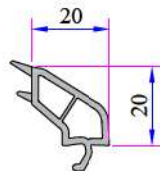

Door Sash Profile  
634.2100

Outward Opening Door Sash Profile  
642.2101

Lap Joint Profile  
632.3104

4 mm Glazing Bead  
101.4002

20mm Decorative Glazing Bead  
101.4102

20mm Glazing Bead  
101.4100

24mm Decorative Glazing Bead  
101.4202