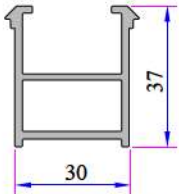

W 634 PREMIUM SERIES PVC PROFILE SYSTEM

Frame Montage Profile
060.5301