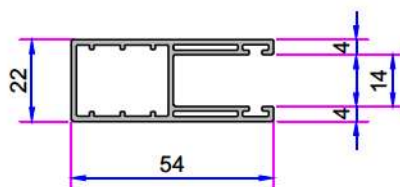

# 155x155mm SHUTTER BOXES

155x155mm Shutter Box Profile (Ext Insd Up)

155x155mm Shutter Bottom Box Profile

155x155mm Shutter External Box Profile

155x155mm Shutter Side Rail Profile

37' Shutter Blade

155x155 mm Corded Shutter Side Profile Left And Right Are Different)

155x155 mm Motorized Shutter Side Cover (Left And Right Are Different)

Shutter Small Roller

Shutter Big Roller