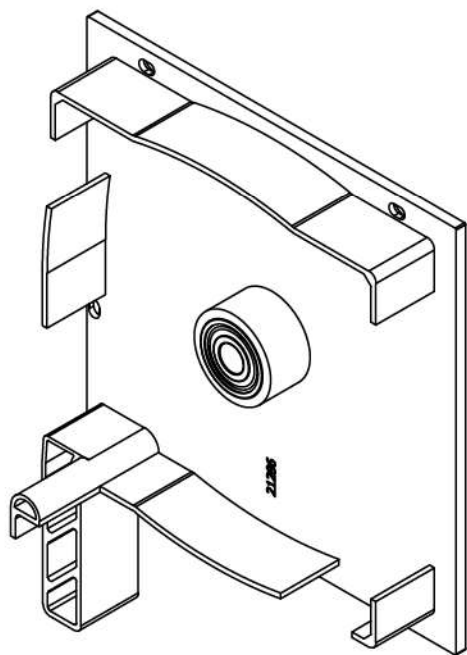

# 155x155mm SHUTTER BOXES

155x155mm Shutter Box Profile (Ext Insd Up)

155x155mm Shutter Bottom Box Profile

155x155mm Shutter External Box Profile

155x155mm Shutter Side Rail Profile

37' Shutter Blade

155x155 mm Corded Shutter Side Profile Left And Right Are Different)

155x155 mm Motorized Shutter Side Cover (Left And Right Are Different)

Shutter Small Roller

Shutter Big Roller