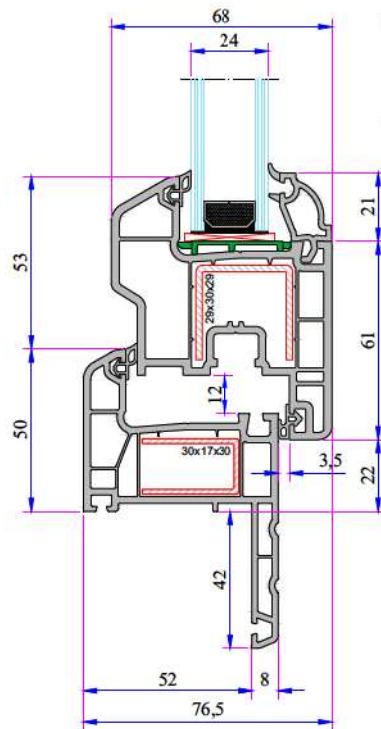

Frame - Offset Type Sash Installation