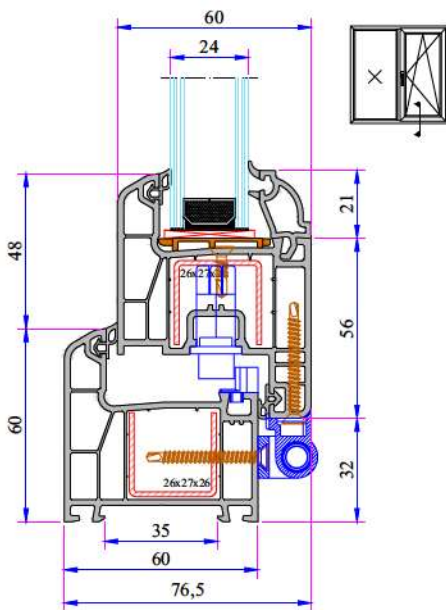

W 634 Installation

Frame - Sash Installation