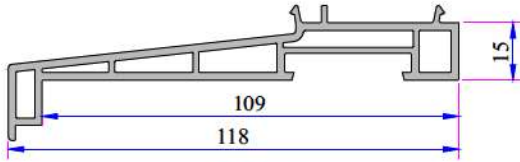

# W 634 PREMIUM SERIES PVC PROFILE SYSTEM

Frame Montage Profile  
060.5301

Sill Profile (35mm)  
099.5523

Sill Profile (50mm)  
099.5524

Offset Profile  
900.6307

Sill Profile  
058.5504

Panel Profile  
099.5401

Large Coupling Profile  
060.5000

Universal Large Coupling Profile  
058.5000

Universal Large Coupling Profile  
058.5707

Universal Short Coupling Profile  
099.5004

60x100 Spiked Box Profile  
060.5203

Pipe Profile  
050.5106