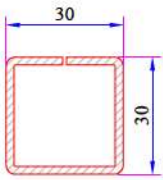

W 634 PREMIUM SERIES PVC PROFILE SYSTEM

Frame - Mullion Static Reinforcement
34022-15129