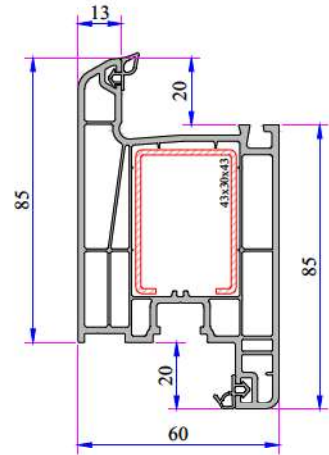

## INSTRUCTION

- The main profiles have 60 mm width.
- Because of the elastic grey and black seal which does not leave any stain on profiles will be provided maximum air, water, dust and sound isolation.
- Due to the 4 chambers profiles, it has maximum performance for thermal, sound and water isolation.
- Excluding normal sash profile there is also chance to have a choice for offset type sash profile.
- In addition to white profile a different laminated color range is available.
- 4-6 mm single glazing application of 20, 24, 30, 32 mm glazing beads give us alternatives of using double, triple glazing and panels.

# W 634 PREMIUM SERIES PVC PROFILE SYSTEM

Frame Profile  
634.1000

Dec. Sill Profile 42mm  
634.1200  
634.1200.PC (with Double Seal)

Sash Profile  
634.2000

Offset Type Sash Profile  
632.2200

Mullion Profile  
634.3000