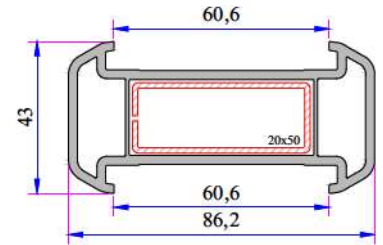

# W 634 PREMIUM SERIES PVC PROFILE SYSTEM

Frame Montage Profile  
060.5301

Sill Profile (35mm)  
099.5523

Sill Profile (50mm)  
099.5524

Offset Profile  
900.6307

Sill Profile  
058.5504

Panel Profile  
099.5401