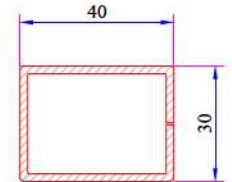

Corner Profile 135° Reinforcement  
34022-12301

Pipe Profile Reinforcement  
34022-12503

Universal Large Coupling Profile Reinforcement  
34022-12123

Large Coupling Profile Reinforcement  
34022-12105

60x100 Spiked Box Profile Reinforcement  
34022-12102