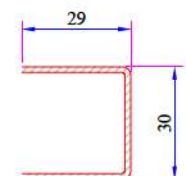

## W 634 Re-Inforcement Profiles

Frame, Sash, Mullion Profile Reinforcement  
34022-12046

Frame With Sill Profile Reinforcement  
34022-12032

Door Sash Profile Reinforcement  
34022-12023

Offset Type Sash Profile Reinforcement  
34022-12002