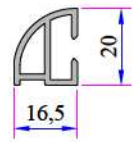

# W 634 PREMIUM SERIES PVC PROFILE SYSTEM

Frame Montage Profile  
060.5301

Sill Profile (35mm)  
099.5523

Sill Profile (50mm)  
099.5524

Offset Profile  
900.6307

Sill Profile  
058.5504

Panel Profile  
099.5401