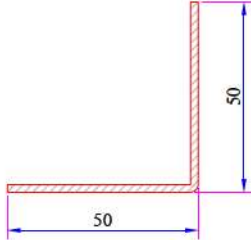

Corner Profile 90° Reinforcement
34022-12302