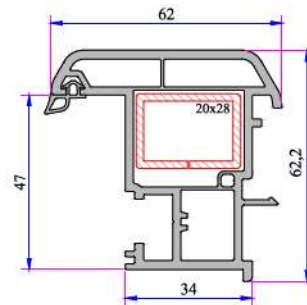

Door Sash Profile  
634.2100

Outward Opening Door Sash Profile  
642.2101

Lap Joint Profile  
632.3104

4 mm Glazing Bead  
101.4002

20mm Decorative Glazing Bead  
101.4102

20mm Glazing Bead  
101.4100

24mm Decorative Glazing Bead  
101.4202