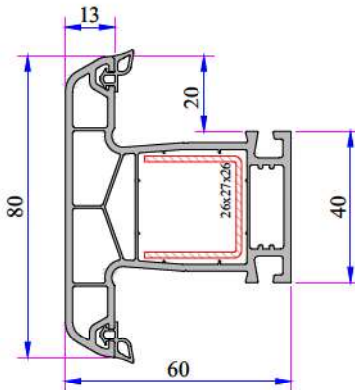

Mullion Profile
634.3000