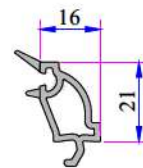

Door Sash Profile  
634.2100

Outward Opening Door Sash Profile  
642.2101

Lap Joint Profile  
632.3104

4 mm Glazing Bead  
101.4002

20mm Decorative Glazing Bead  
101.4102

20mm Glazing Bead  
101.4100

24mm Decorative Glazing Bead  
101.4202