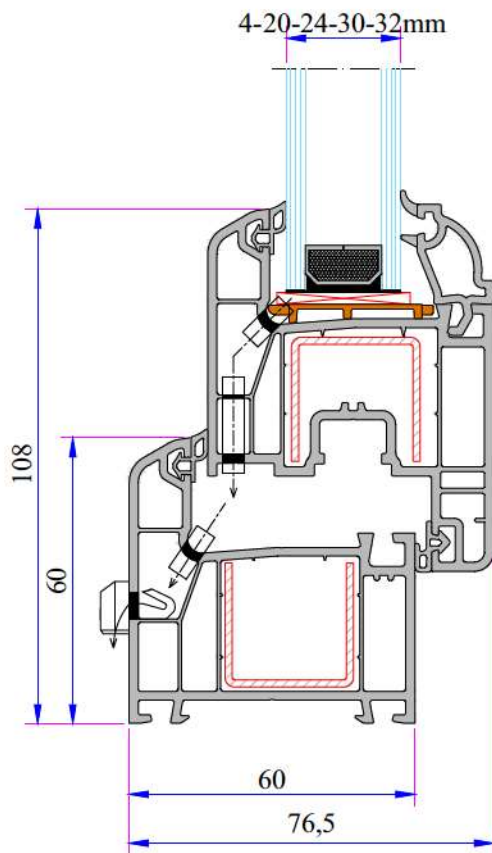

TECHNICAL

W 634 PREMIUM SERIES

Profile Width: 60 mm

Number of chambers: 4

Profile Class: C Class

Seal Type: External / Internal double seal system

Seal Type and Color: TPE - Grey /Black

Glass Thickness (mm): 4, 20, 24, 30, 32 mm

The thermal insulation Uf: 1,50 W/m²K

INSTRUCTION

- The main profiles have 60 mm width.
- Because of the elastic grey and black seal which does not leave any stain on profiles will be provided maximum air, water, dust and sound isolation.
- Due to the 4 chambers profiles, it has maximum performance for thermal, sound and water isolation.
- Excluding normal sash profile there is also chance to have a choice for offset type sash profile.
- In addition to white profile a different laminated color range is available.
- 4-6 mm single glazing application of 20, 24, 30, 32 mm glazing beads give us alternatives of using double, triple glazing and panels.