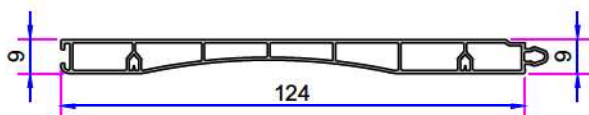

# 155x155mm SHUTTER BOXES

155x155mm Shutter Box Profile (Ext Insd Up)

155x155mm Shutter Bottom Box Profile

155x155mm Shutter External Box Profile

155x155mm Shutter Side Rail Profile

37' Shutter Blade

155x155 mm Corded Shutter Side Profile Left And Right Are Different)