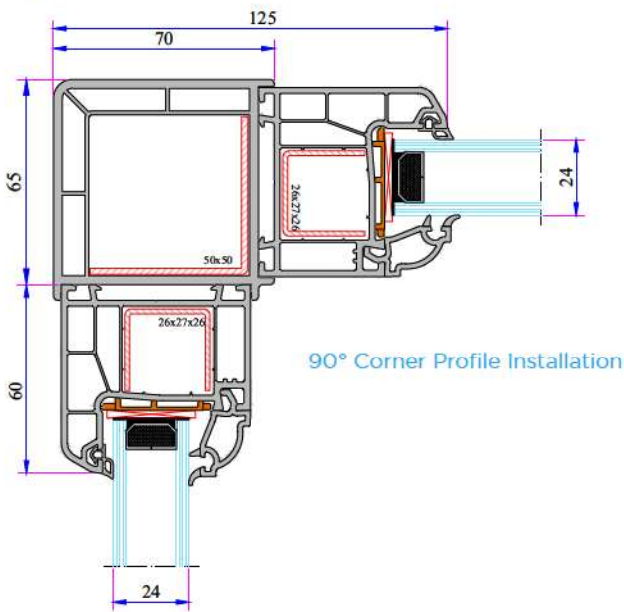

W 634 PREMIUM SERIES PVC PROFILE SYSTEM

LAMINATED COLORS

DARK BLACK ST 520	DARK BLACK AS 520	SWAMP OAK ST 503	SAND GREY AS 509	SAND GREY ST 509
ANTRASIT GREY ST 508	ANTRASIT GREY AS 508	ANTRASIT GREY ST 516	GREY ST 507	SILVER SB 518
MAHOGANY ST 504	P. DARK OAK ST 541	P. GOLDEN OAK ST 540	NATURAL OAK HR 570	
SILVER TEAK SB 513	WHITE ST 517	LAKE BLUE ST 522 for Penwood	MOSS GREEN ST 521 for Penwood