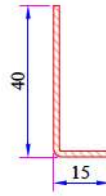

Outward Opening Sash (9 Axis) Reinforcement  
34022-12022

Outward Opening Sash Profile Reinforcement  
34022-12020

Lap Joint Profile Reinforcement  
34022-12118

Corner Profile 90° Reinforcement  
34022-12302