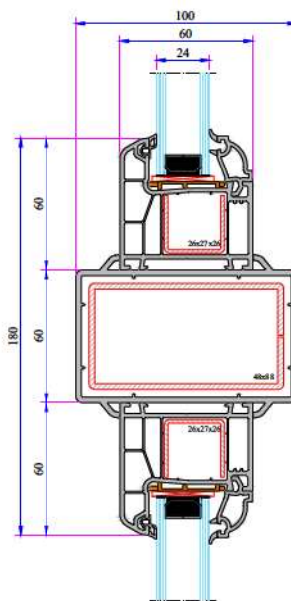

Aluminium Threshold - Door Sash Installation

Narrow Coupling Profile Installation

Universal Large Coupling Profile Installation

Large Coupling Profile Installation

100mm Frame Lifting Profile Installation

60x100 Spiked Box Profile Installation

Corner And Pipe Profile Installation

# 155x155mm SHUTTER BOXES

155x155mm Shutter Box Profile (Ext Insd Up)

155x155mm Shutter Bottom Box Profile

155x155mm Shutter External Box Profile

155x155mm Shutter Side Rail Profile

37' Shutter Blade

155x155 mm Corded Shutter Side Profile Left And Right Are Different)