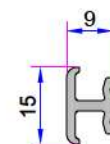

Universal Short Coupling Profile
099.5004