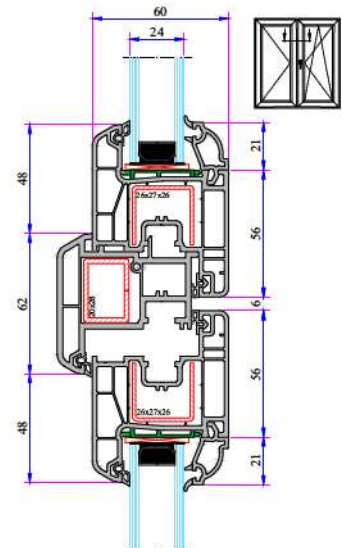

## W 634 Installation

Frame - Sash Installation

Frame - Offset Type Sash Installation

Sash - Mullion Installation

Frame - Door Sash Installation

Frame - Outward Opening Door Sash Installation

Sash - Lap Joint - Sash Installation

Aluminium Threshold - Door Sash Installation

Narrow Coupling Profile Installation

Universal Large Coupling Profile Installation

Large Coupling Profile Installation

100mm Frame Lifting Profile Installation