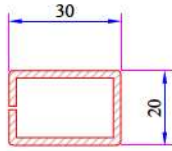

Outward Opening Mullion Profile Reinforcement
34022-12109