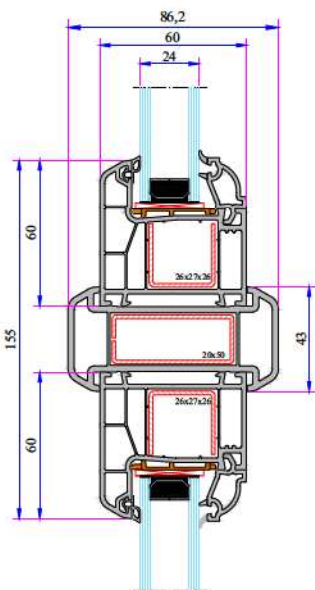

## W 634 Installation

Frame - Sash Installation

Frame - Offset Type Sash Installation

Sash - Mullion Installation

Frame - Door Sash Installation

Frame - Outward Opening Door Sash Installation

Sash - Lap Joint - Sash Installation

Aluminium Threshold - Door Sash Installation

Narrow Coupling Profile Installation

Universal Large Coupling Profile Installation

Large Coupling Profile Installation

100mm Frame Lifting Profile Installation