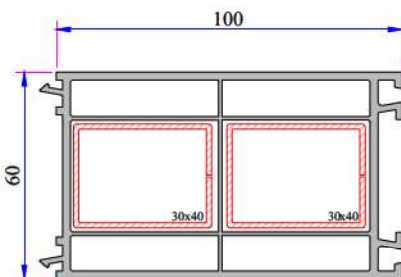

Angle Pipe Adaptor Profile  
060.5104

60x100 Frame Lifting Profile  
900.5303

90° Corner Profile  
060.5100

135° Corner Profile  
060.5102