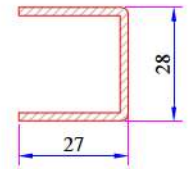

Outward Opening Sash (9 Axis) Reinforcement  
34022-12022

Outward Opening Sash Profile Reinforcement  
34022-12020

Lap Joint Profile Reinforcement  
34022-12118

Corner Profile 90° Reinforcement  
34022-12302