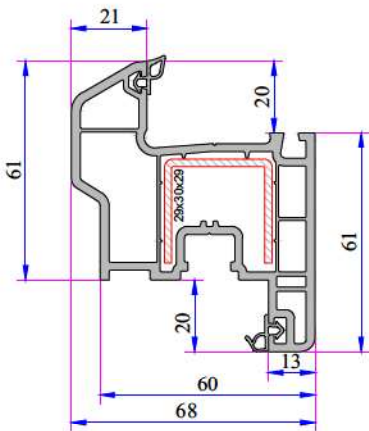

# W 634 PREMIUM SERIES PVC PROFILE SYSTEM

Frame Profile  
634.1000

Dec. Sill Profile 42mm  
634.1200  
634.1200.PC (with Double Seal)

Sash Profile  
634.2000

Offset Type Sash Profile  
632.2200

Mullion Profile  
634.3000