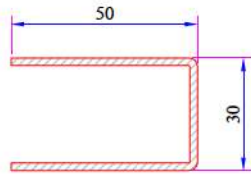

Door Sash - Outward Opening Door Sash Profile Reinforcement
34022-12013