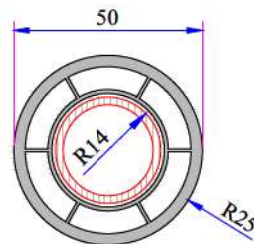

Large Coupling Profile  
060.5000

Universal Large Coupling Profile  
058.5000

Universal Large Coupling Profile  
058.5707

Universal Short Coupling Profile  
099.5004

60x100 Spiked Box Profile  
060.5203

Pipe Profile  
050.5106

Angle Pipe Adaptor Profile  
060.5104

60x100 Frame Lifting Profile  
900.5303

90° Corner Profile  
060.5100

135° Corner Profile  
060.5102