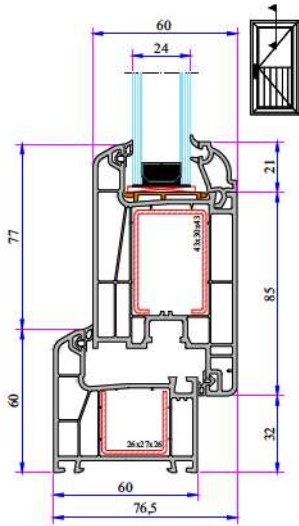

60x100 Frame Lifting Profile Reinforcement  
34022-12120

## W 634 Installation

Frame - Sash Installation

Frame - Offset Type Sash Installation

Sash - Mullion Installation

Frame - Door Sash Installation

Frame - Outward Opening Door Sash Installation

Sash - Lap Joint - Sash Installation

Aluminium Threshold - Door Sash Installation

Narrow Coupling Profile Installation

Universal Large Coupling Profile Installation

Large Coupling Profile Installation

100mm Frame Lifting Profile Installation

# 155x155mm SHUTTER BOXES

155x155mm Shutter Box Profile (Ext Insd Up)

155x155mm Shutter Bottom Box Profile

155x155mm Shutter External Box Profile

155x155mm Shutter Side Rail Profile

37' Shutter Blade

155x155 mm Corded Shutter Side Profile Left And Right Are Different)