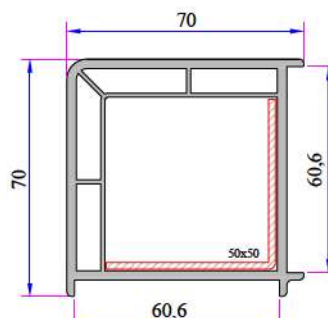

Large Coupling Profile  
060.5000

Universal Large Coupling Profile  
058.5000

Universal Large Coupling Profile  
058.5707

Universal Short Coupling Profile  
099.5004

60x100 Spiked Box Profile  
060.5203

Pipe Profile  
050.5106

Angle Pipe Adaptor Profile  
060.5104

60x100 Frame Lifting Profile  
900.5303

90° Corner Profile  
060.5100

135° Corner Profile  
060.5102