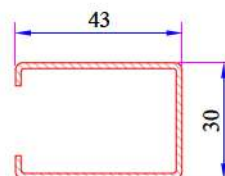

Door Sash Profile Reinforcement
34022-12023