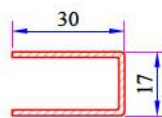

Frame With Sill Profile Reinforcement
34022-12032