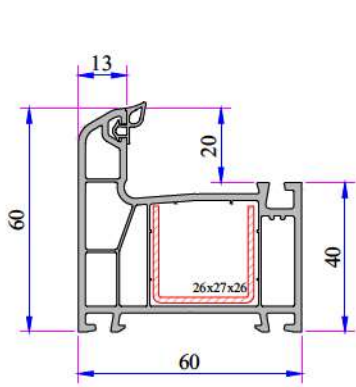

W 634 PREMIUM SERIES PVC PROFILE SYSTEM