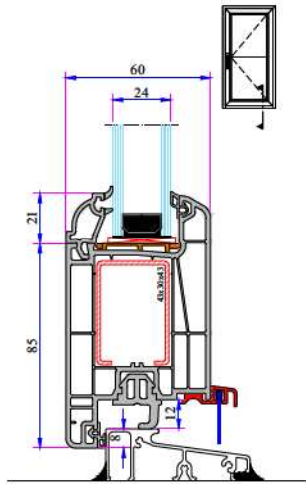

## W 634 Installation

Frame - Sash Installation

Frame - Offset Type Sash Installation

Sash - Mullion Installation

Frame - Door Sash Installation

Frame - Outward Opening Door Sash Installation

Sash - Lap Joint - Sash Installation

Aluminium Threshold - Door Sash Installation

Narrow Coupling Profile Installation

Universal Large Coupling Profile Installation

Large Coupling Profile Installation

100mm Frame Lifting Profile Installation

# 155x155mm SHUTTER BOXES

155x155mm Shutter Box Profile (Ext Insd Up)

155x155mm Shutter Bottom Box Profile

155x155mm Shutter External Box Profile

155x155mm Shutter Side Rail Profile

37' Shutter Blade

155x155 mm Corded Shutter Side Profile Left And Right Are Different)