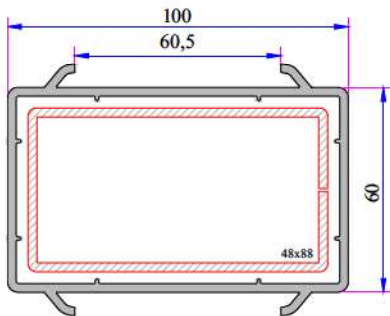

Large Coupling Profile  
060.5000

Universal Large Coupling Profile  
058.5000

Universal Large Coupling Profile  
058.5707

Universal Short Coupling Profile  
099.5004

60x100 Spiked Box Profile  
060.5203

Pipe Profile  
050.5106

Angle Pipe Adaptor Profile  
060.5104

60x100 Frame Lifting Profile  
900.5303

90° Corner Profile  
060.5100

135° Corner Profile  
060.5102