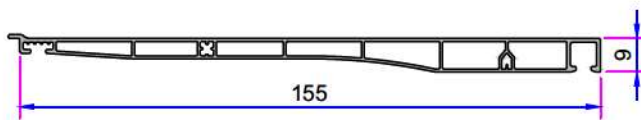

# 155x155mm SHUTTER BOXES

155x155mm Shutter Box Profile (Ext Insd Up)

155x155mm Shutter Bottom Box Profile

155x155mm Shutter External Box Profile

155x155mm Shutter Side Rail Profile

37' Shutter Blade

155x155 mm Corded Shutter Side Profile Left And Right Are Different)