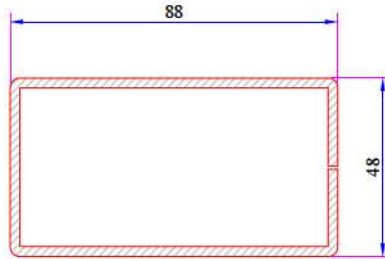

Corner Profile 135° Reinforcement  
34022-12301

Pipe Profile Reinforcement  
34022-12503

Universal Large Coupling Profile Reinforcement  
34022-12123

Large Coupling Profile Reinforcement  
34022-12105

60x100 Spiked Box Profile Reinforcement  
34022-12102