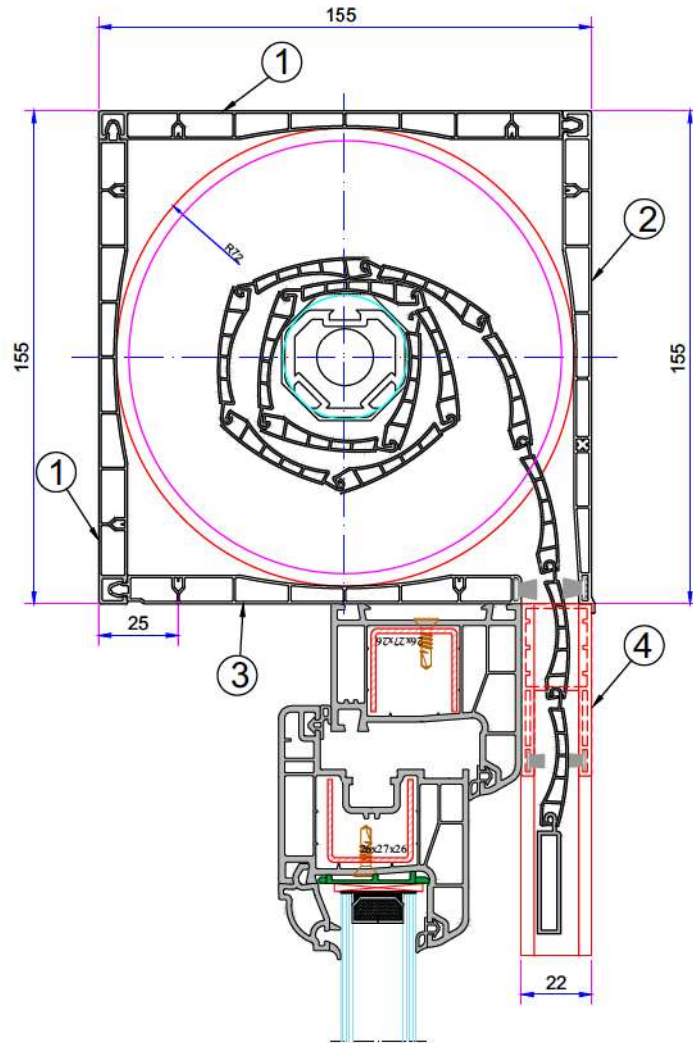

Aluminium Threshold - Door Sash Installation

Narrow Coupling Profile Installation

Universal Large Coupling Profile Installation

Large Coupling Profile Installation

100mm Frame Lifting Profile Installation

60x100 Spiked Box Profile Installation

Corner And Pipe Profile Installation

# 155x155mm SHUTTER BOXES

155x155mm Shutter Box Profile (Ext Insd Up)

155x155mm Shutter Bottom Box Profile

155x155mm Shutter External Box Profile

155x155mm Shutter Side Rail Profile

37' Shutter Blade

155x155 mm Corded Shutter Side Profile Left And Right Are Different)