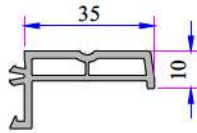

Sill Profile (35mm)
099.5523