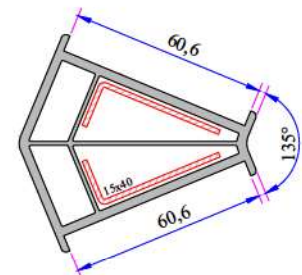

# W 634 PREMIUM SERIES PVC PROFILE SYSTEM

Frame Montage Profile  
060.5301

Sill Profile (35mm)  
099.5523

Sill Profile (50mm)  
099.5524

Offset Profile  
900.6307

Sill Profile  
058.5504

Panel Profile  
099.5401

Large Coupling Profile  
060.5000

Universal Large Coupling Profile  
058.5000

Universal Large Coupling Profile  
058.5707

Universal Short Coupling Profile  
099.5004

60x100 Spiked Box Profile  
060.5203

Pipe Profile  
050.5106

Angle Pipe Adaptor Profile  
060.5104

60x100 Frame Lifting Profile  
900.5303

90° Corner Profile  
060.5100

135° Corner Profile  
060.5102