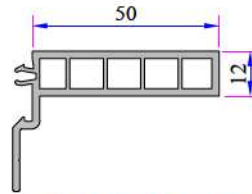

# W 634 PREMIUM SERIES PVC PROFILE SYSTEM

Frame Montage Profile  
060.5301

Sill Profile (35mm)  
099.5523

Sill Profile (50mm)  
099.5524

Offset Profile  
900.6307

Sill Profile  
058.5504

Panel Profile  
099.5401