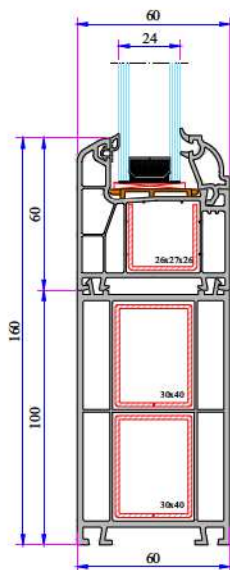

Aluminium Threshold - Door Sash Installation

Narrow Coupling Profile Installation

Universal Large Coupling Profile Installation

Large Coupling Profile Installation

100mm Frame Lifting Profile Installation

60x100 Spiked Box Profile Installation

Corner And Pipe Profile Installation

# 155x155mm SHUTTER BOXES

155x155mm Shutter Box Profile (Ext Insd Up)

155x155mm Shutter Bottom Box Profile

155x155mm Shutter External Box Profile

155x155mm Shutter Side Rail Profile

37' Shutter Blade

155x155 mm Corded Shutter Side Profile Left And Right Are Different)