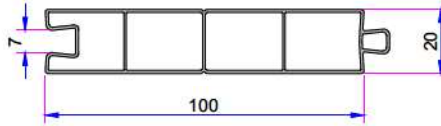

# W 634 PREMIUM SERIES PVC PROFILE SYSTEM

Frame Montage Profile  
060.5301

Sill Profile (35mm)  
099.5523

Sill Profile (50mm)  
099.5524

Offset Profile  
900.6307

Sill Profile  
058.5504

Panel Profile  
099.5401

Large Coupling Profile  
060.5000

Universal Large Coupling Profile  
058.5000

Universal Large Coupling Profile  
058.5707

Universal Short Coupling Profile  
099.5004

60x100 Spiked Box Profile  
060.5203

Pipe Profile  
050.5106