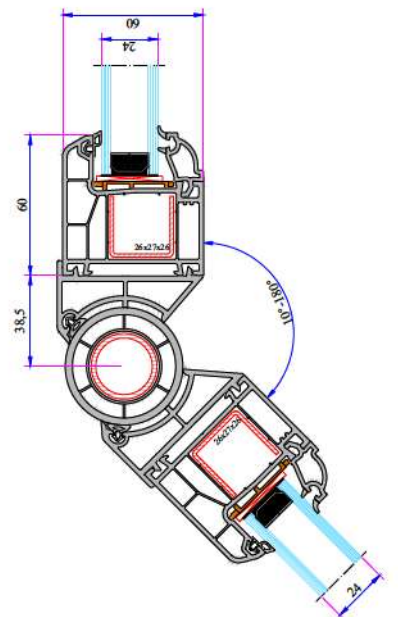

Corner And Pipe Profile Installation