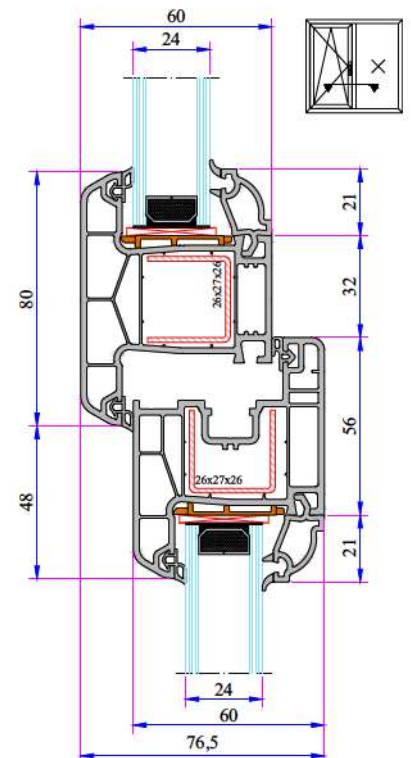

Sash - Mullion Installation