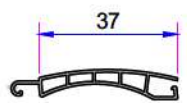

# 155x155mm SHUTTER BOXES

155x155mm Shutter Box Profile (Ext Insd Up)

155x155mm Shutter Bottom Box Profile

155x155mm Shutter External Box Profile

155x155mm Shutter Side Rail Profile

37' Shutter Blade

155x155 mm Corded Shutter Side Profile Left And Right Are Different)

155x155 mm Motorized Shutter Side Cover (Left And Right Are Different)

Shutter Small Roller

Shutter Big Roller