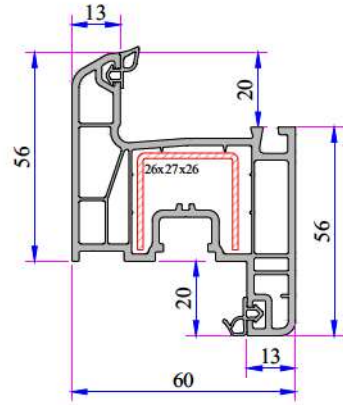

Sash Profile
634.2000