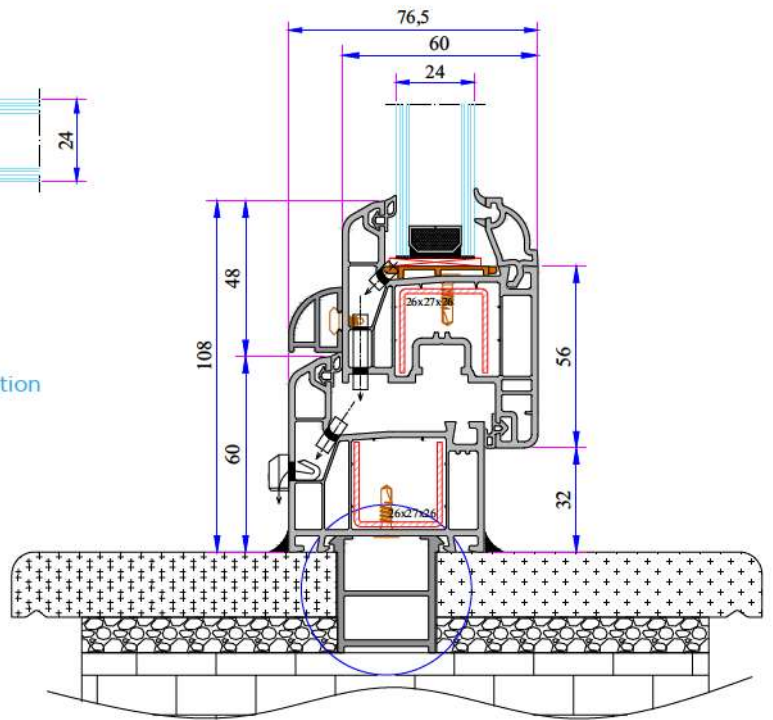

W 634 PREMIUM SERIES PVC PROFILE SYSTEM

LAMINATED COLORS

DARK BLACK ST 520	DARK BLACK AS 520	SWAMP OAK ST 503	SAND GREY AS 509	SAND GREY ST 509
ANTRASIT GREY ST 508	ANTRASIT GREY AS 508	ANTRASIT GREY ST 516	GREY ST 507	SILVER SB 518
MAHOGANY ST 504	P. DARK OAK ST 541	P. GOLDEN OAK ST 540	NATURAL OAK HR 570	
SILVER TEAK SB 513	WHITE ST 517	LAKE BLUE ST 522 for Penwood	MOSS GREEN ST 521 for Penwood