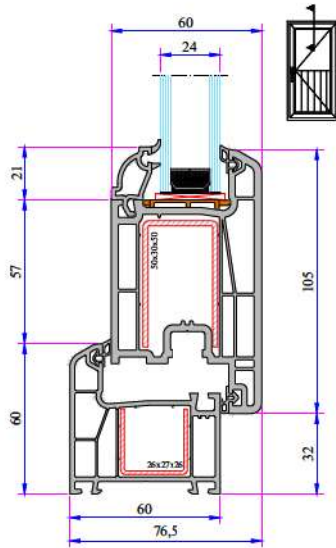

60x100 Frame Lifting Profile Reinforcement  
34022-12120

## W 634 Installation

Frame - Sash Installation

Frame - Offset Type Sash Installation

Sash - Mullion Installation

Frame - Door Sash Installation

Frame - Outward Opening Door Sash Installation

Sash - Lap Joint - Sash Installation

Aluminium Threshold - Door Sash Installation

Narrow Coupling Profile Installation

Universal Large Coupling Profile Installation

Large Coupling Profile Installation

100mm Frame Lifting Profile Installation

# 155x155mm SHUTTER BOXES

155x155mm Shutter Box Profile (Ext Insd Up)

155x155mm Shutter Bottom Box Profile

155x155mm Shutter External Box Profile

155x155mm Shutter Side Rail Profile

37' Shutter Blade

155x155 mm Corded Shutter Side Profile Left And Right Are Different)