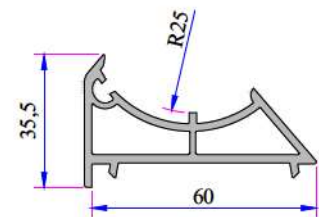

# W 634 PREMIUM SERIES PVC PROFILE SYSTEM

Frame Montage Profile  
060.5301

Sill Profile (35mm)  
099.5523

Sill Profile (50mm)  
099.5524

Offset Profile  
900.6307

Sill Profile  
058.5504

Panel Profile  
099.5401

Large Coupling Profile  
060.5000

Universal Large Coupling Profile  
058.5000

Universal Large Coupling Profile  
058.5707

Universal Short Coupling Profile  
099.5004

60x100 Spiked Box Profile  
060.5203

Pipe Profile  
050.5106

Angle Pipe Adaptor Profile  
060.5104

60x100 Frame Lifting Profile  
900.5303

90° Corner Profile  
060.5100

135° Corner Profile  
060.5102