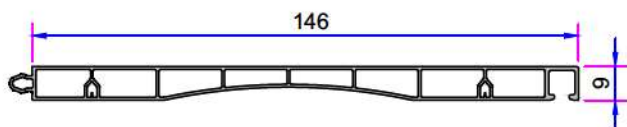

Aluminium Threshold - Door Sash Installation

Narrow Coupling Profile Installation

Universal Large Coupling Profile Installation

Large Coupling Profile Installation

100mm Frame Lifting Profile Installation

60x100 Spiked Box Profile Installation

Corner And Pipe Profile Installation

# 155x155mm SHUTTER BOXES

155x155mm Shutter Box Profile (Ext Insd Up)

155x155mm Shutter Bottom Box Profile

155x155mm Shutter External Box Profile

155x155mm Shutter Side Rail Profile

37' Shutter Blade

155x155 mm Corded Shutter Side Profile Left And Right Are Different)