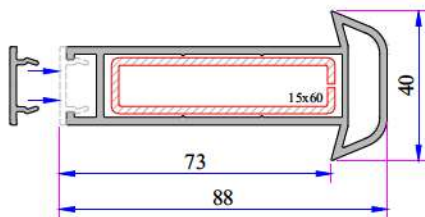

Universal Large Coupling Profile
058.5000