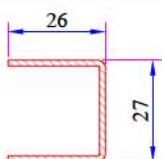

W 634 Re-Inforcement Profiles

Frame, Sash, Mullion Profile Reinforcement
34022-12046