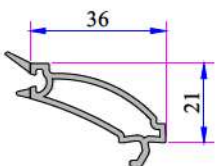

## INSTRUCTION

- The main profiles have 60 mm width.
- Because of the elastic grey and black seal which does not leave any stain on profiles will be provided maximum air, water, dust and sound isolation.
- Due to the 4 chambers profiles, it has maximum performance for thermal, sound and water isolation.
- Excluding normal sash profile there is also chance to have a choice for offset type sash profile.
- In addition to white profile a different laminated color range is available.
- 4-6 mm single glazing application of 20, 24, 30, 32 mm glazing beads give us alternatives of using double, triple glazing and panels.

# W 634 PREMIUM SERIES PVC PROFILE SYSTEM

Frame Profile  
634.1000

Dec. Sill Profile 42mm  
634.1200  
634.1200.PC (with Double Seal)

Sash Profile  
634.2000

Offset Type Sash Profile  
632.2200

Mullion Profile  
634.3000

Door Sash Profile  
634.2100

Outward Opening Door Sash Profile  
642.2101

Lap Joint Profile  
632.3104

4 mm Glazing Bead  
101.4002

20mm Decorative Glazing Bead  
101.4102

20mm Glazing Bead  
101.4100

24mm Decorative Glazing Bead  
101.4202