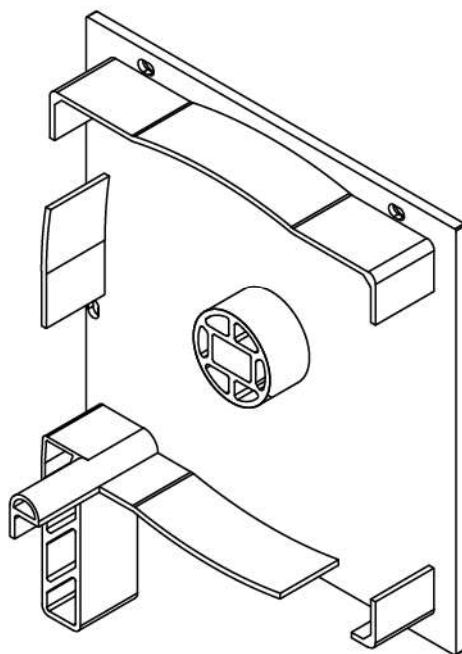

# 155x155mm SHUTTER BOXES

155x155mm Shutter Box Profile (Ext Insd Up)

155x155mm Shutter Bottom Box Profile

155x155mm Shutter External Box Profile

155x155mm Shutter Side Rail Profile

37' Shutter Blade

155x155 mm Corded Shutter Side Profile Left And Right Are Different)

155x155 mm Motorized Shutter Side Cover (Left And Right Are Different)

Shutter Small Roller

Shutter Big Roller