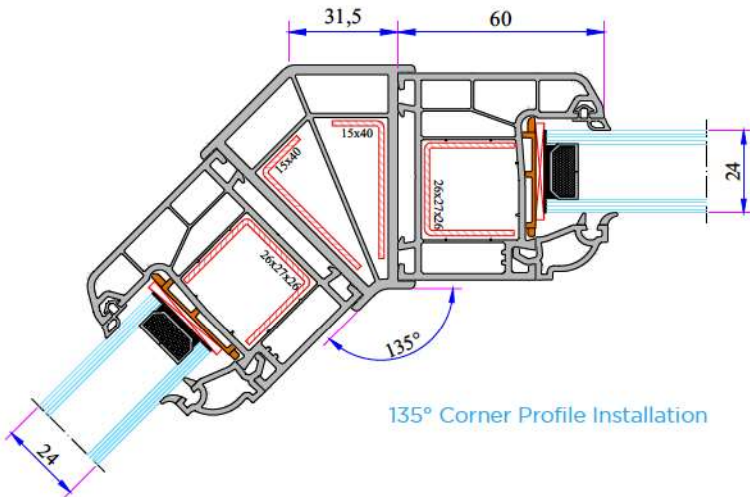

W 634 PREMIUM SERIES PVC PROFILE SYSTEM

LAMINATED COLORS

DARK BLACK ST 520	DARK BLACK AS 520	SWAMP OAK ST 503	SAND GREY AS 509	SAND GREY ST 509
ANTRASIT GREY ST 508	ANTRASIT GREY AS 508	ANTRASIT GREY ST 516	GREY ST 507	SILVER SB 518
MAHOGANY ST 504	P. DARK OAK ST 541	P. GOLDEN OAK ST 540	NATURAL OAK HR 570	
SILVER TEAK SB 513	WHITE ST 517	LAKE BLUE ST 522 for Penwood	MOSS GREEN ST 521 for Penwood