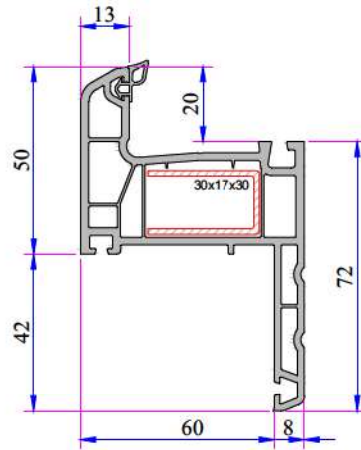

Dec. Sill Profile 42mm
634.1200
634.1200.PC (with Double Seal)