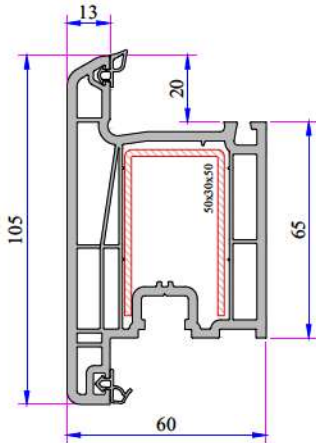

Outward Opening Door Sash Profile
642.2101