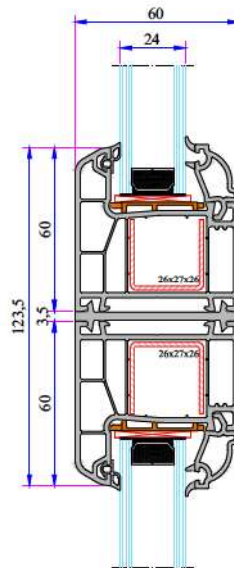

60x100 Frame Lifting Profile Reinforcement  
34022-12120

## W 634 Installation

Frame - Sash Installation

Frame - Offset Type Sash Installation

Sash - Mullion Installation

Frame - Door Sash Installation

Frame - Outward Opening Door Sash Installation

Sash - Lap Joint - Sash Installation

Aluminium Threshold - Door Sash Installation

Narrow Coupling Profile Installation

Universal Large Coupling Profile Installation

Large Coupling Profile Installation

100mm Frame Lifting Profile Installation

# 155x155mm SHUTTER BOXES

155x155mm Shutter Box Profile (Ext Insd Up)

155x155mm Shutter Bottom Box Profile

155x155mm Shutter External Box Profile

155x155mm Shutter Side Rail Profile

37' Shutter Blade

155x155 mm Corded Shutter Side Profile Left And Right Are Different)