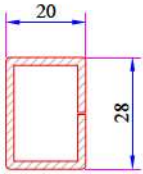

Outward Opening Sash (9 Axis) Reinforcement  
34022-12022

Outward Opening Sash Profile Reinforcement  
34022-12020

Lap Joint Profile Reinforcement  
34022-12118

Corner Profile 90° Reinforcement  
34022-12302