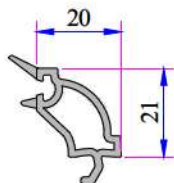

Door Sash Profile  
634.2100

Outward Opening Door Sash Profile  
642.2101

Lap Joint Profile  
632.3104

4 mm Glazing Bead  
101.4002

20mm Decorative Glazing Bead  
101.4102

20mm Glazing Bead  
101.4100

24mm Decorative Glazing Bead  
101.4202