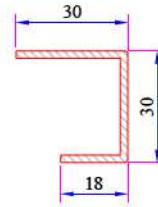

# W 634 PREMIUM SERIES PVC PROFILE SYSTEM

Frame - Mullion Static Reinforcement  
34022-15129

Outward Opening Mullion Profile Reinforcement  
34022-12109

Door Sash - Outward Opening Door Sash Profile Reinforcement  
34022-12013