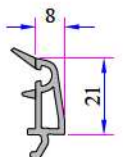

Door Sash Profile  
634.2100

Outward Opening Door Sash Profile  
642.2101

Lap Joint Profile  
632.3104

4 mm Glazing Bead  
101.4002

20mm Decorative Glazing Bead  
101.4102

20mm Glazing Bead  
101.4100

24mm Decorative Glazing Bead  
101.4202